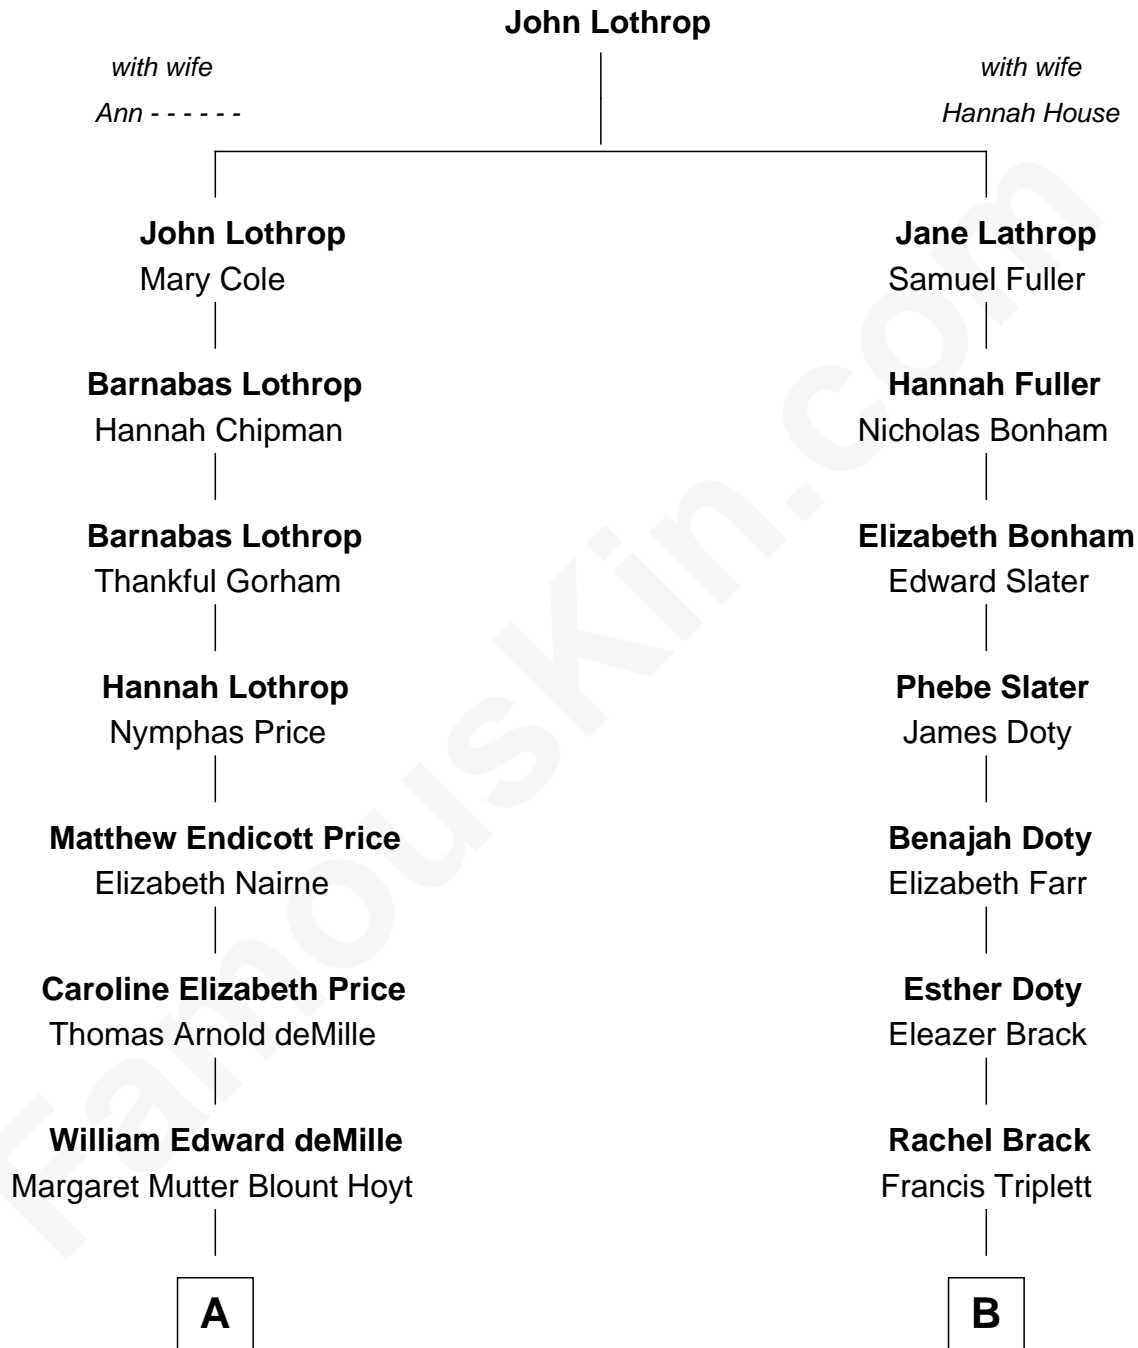

FamousKin.com
Relationship Chart of
Cecil B. DeMille
American Film Director

8th cousin 6 times removed of
Marjorie Taylor Greene
U.S. House of Representatives

A

Henry Churchill deMille
Matilda Beatrice Samuel

Cecil B. DeMille
American Film Director

B

Jane Triplett
Lewis Lee

Walter Washington Lee
Sarah Burke

Lot Warren Lee
Carrie Farmer

Sidney Warren Lee
Maggie R. Stripling

Carrie Elizabeth Lee
Eric Ernest Miller

Marjorie Miller
Nathaniel Hunter Bacon

Carrie Fidelle Bacon
Robert David Taylor

Marjorie Taylor Greene
U.S. House of Representatives