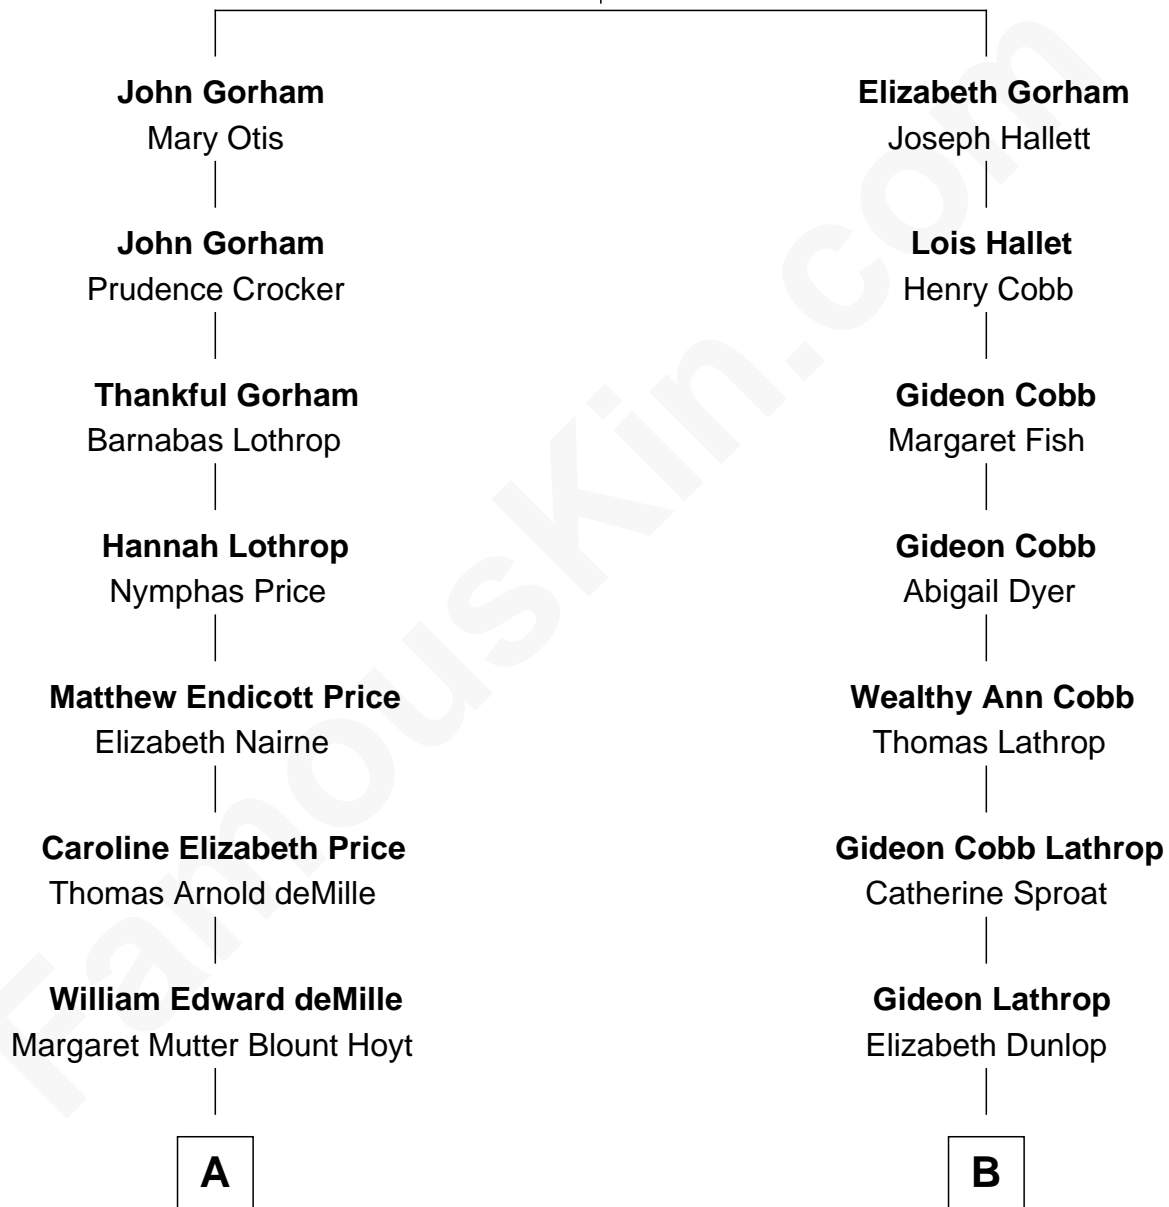

FamousKin.com Relationship Chart of

Cecil B. DeMille

American Film Director

8th cousin 2 times removed of

Ann B. Davis

TV Actress

John Gorham
Desire Howland

A

Henry Churchill deMille
Matilda Beatrice Samuel

Cecil B. DeMille
American Film Director

B

Helen Elizabeth Lathrop
Francis H. Stott

Arthur Curtiss Stott
Harriet E. Evans

Marguerite Stott
Cassius Miles Davis