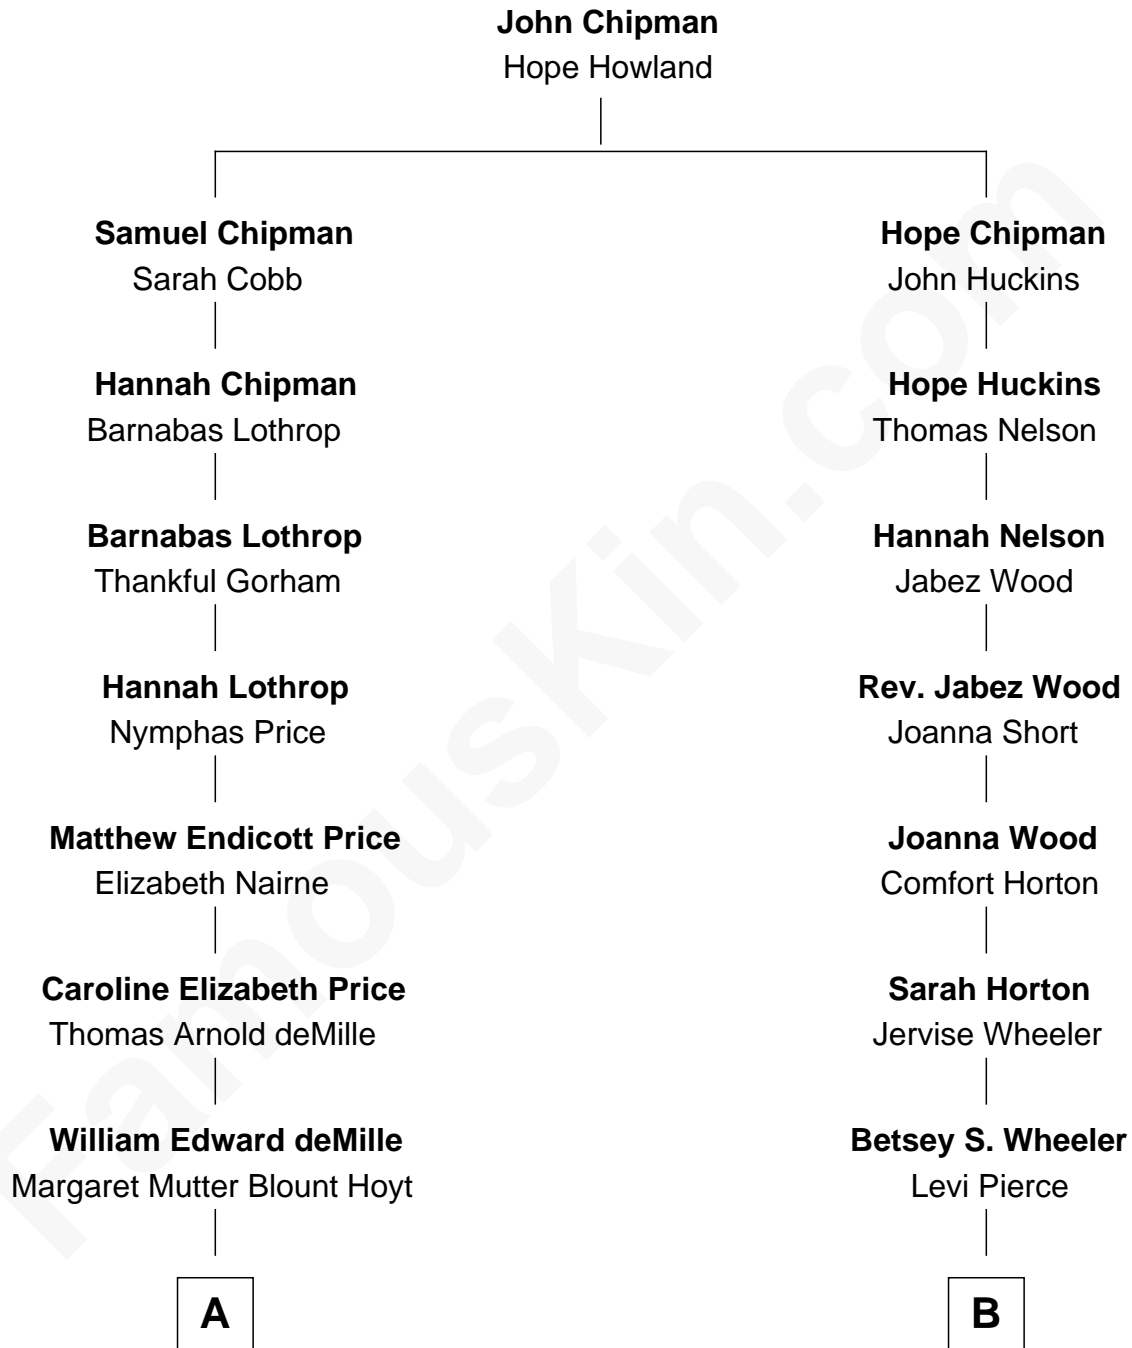

FamousKin.com Relationship Chart of

Cecil B. DeMille

American Film Director

8th cousin 4 times removed of

Nat Faxon

Actor, Comedian, Director and Screenwriter

A

Henry Churchill deMille
Matilda Beatrice Samuel

Cecil B. DeMille
American Film Director

B

Warren S. Pierce
Eliza M. Sturdy

Alleda B. Pierce
Herbert Ira Conant

Marie Bassett Conant
Dr. Nathaniel Wales Faxon

William Otis Faxon
Frances Mary Parker

Dr. David Parker Faxon
Monica Andrea Kersten