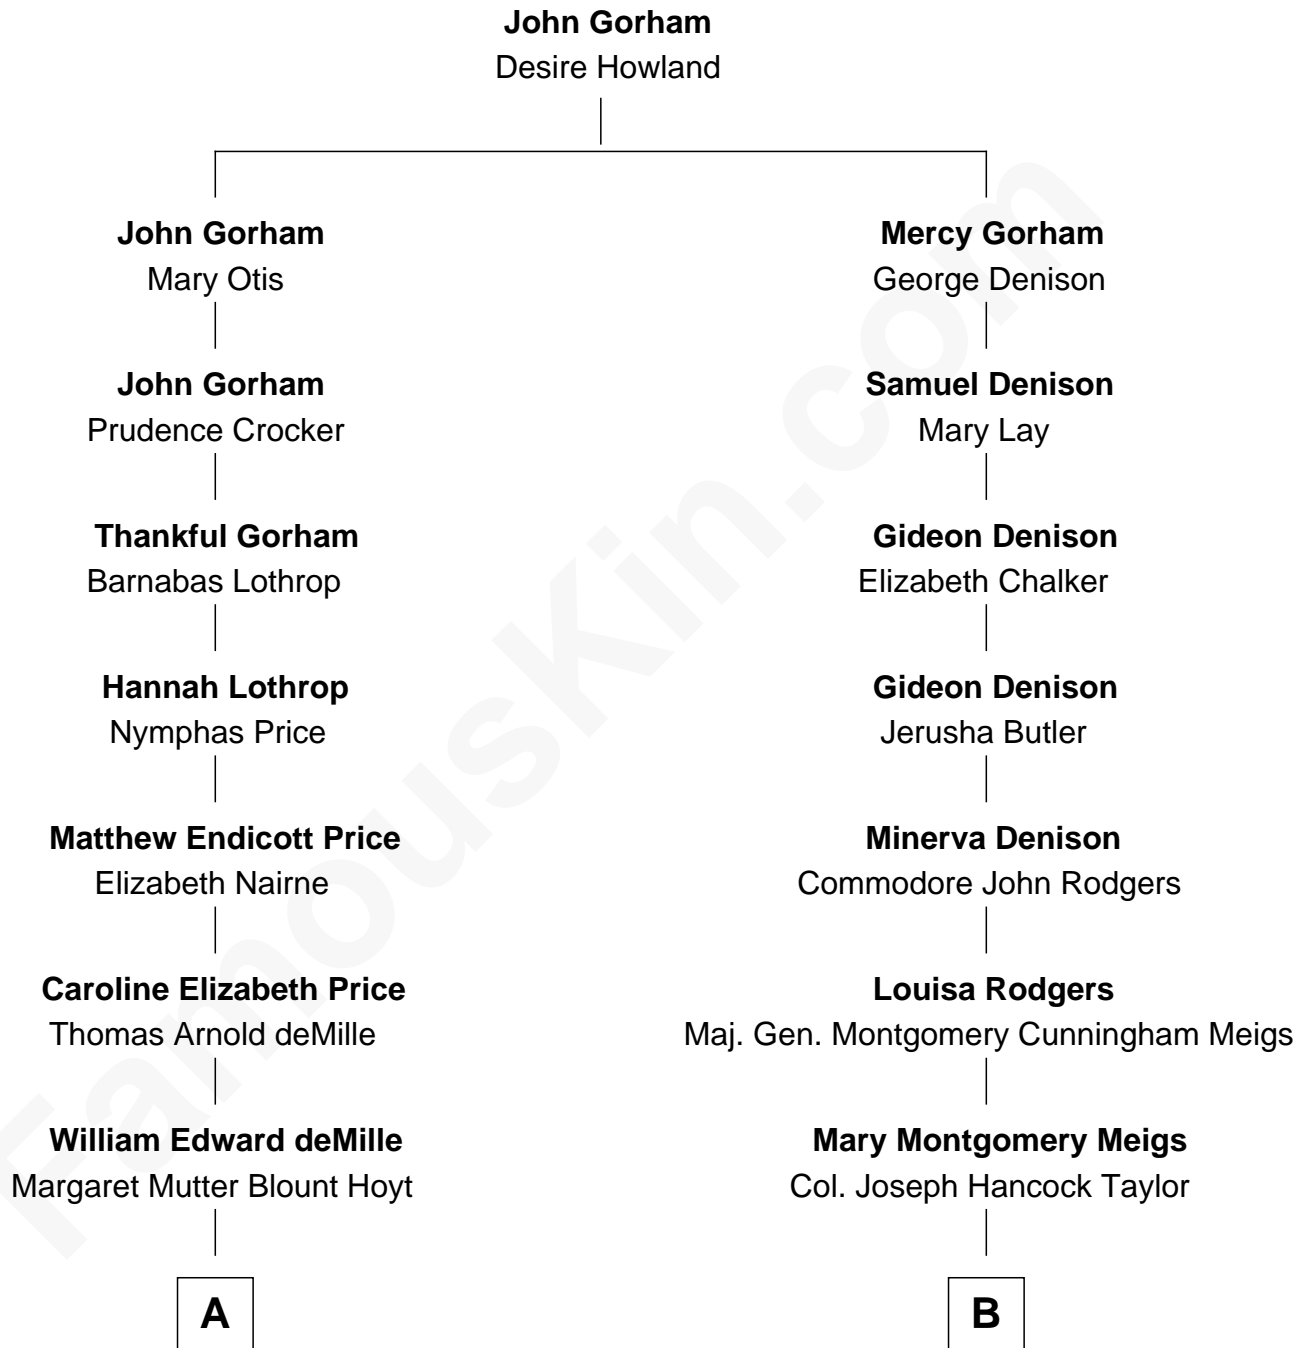

FamousKin.com Relationship Chart of

Cecil B. DeMille

American Film Director

8th cousin 2 times removed of

Parker Stevenson

TV and Movie Actor

A

Henry Churchill deMille
Matilda Beatrice Samuel

Cecil B. DeMille
American Film Director

B

Evelyn Taylor
Eli Kirk Price

Philip Price
Sarah Meade Harrison

Sarah Meade Price
Richard Stevenson Parker

Parker Stevenson
TV and Movie Actor

FamousKin.com