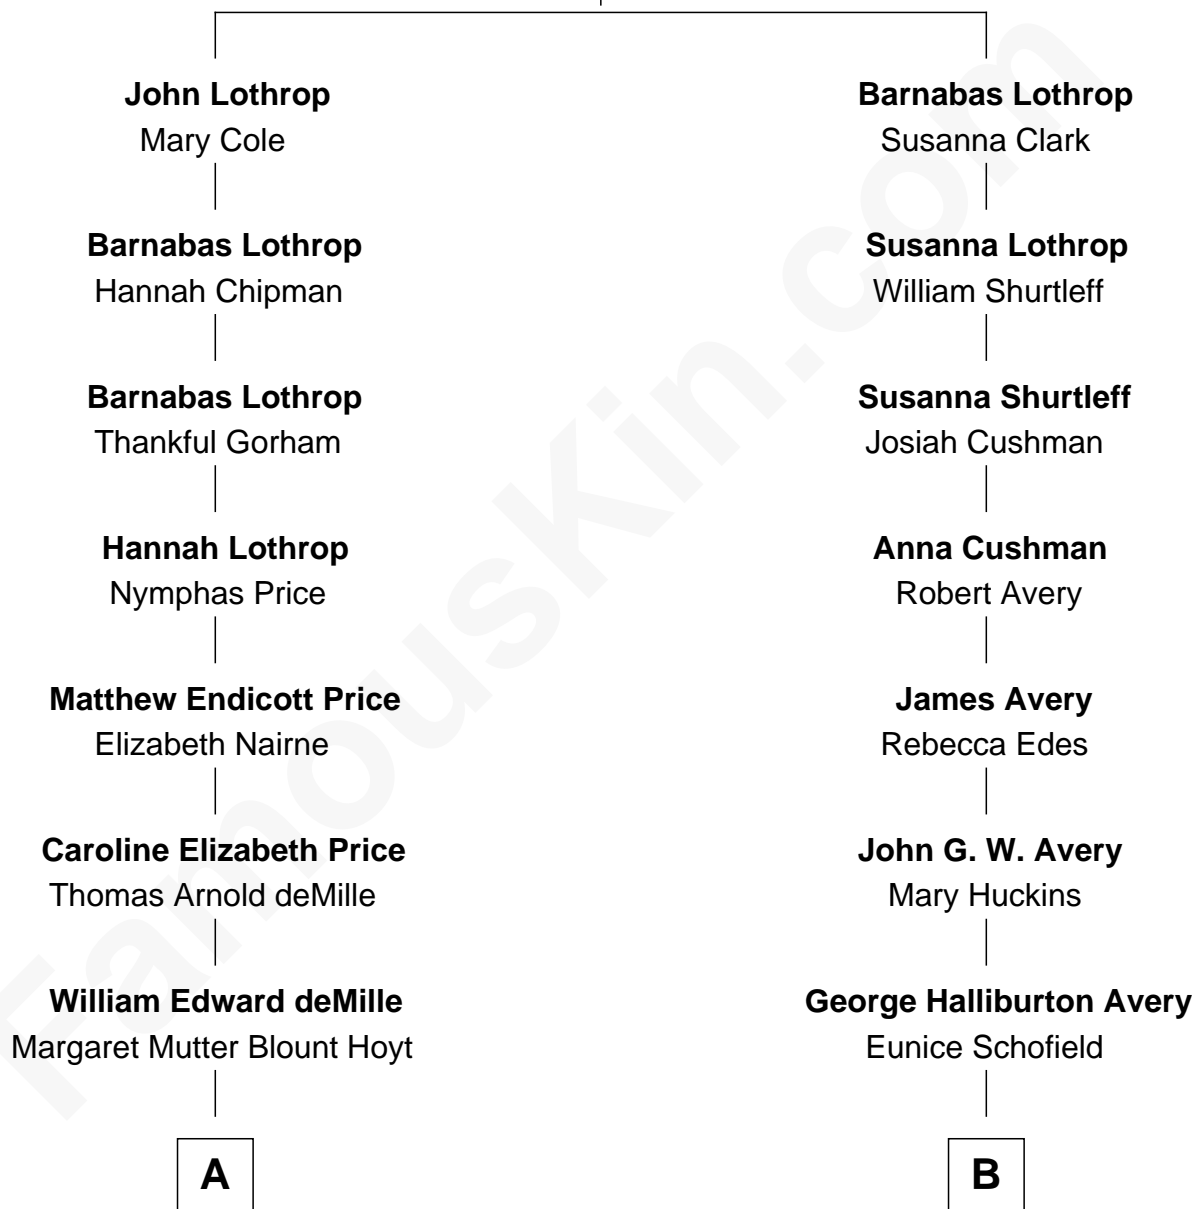

FamousKin.com Relationship Chart of

Cecil B. DeMille

American Film Director

8th cousin of

Myron H. Avery

Co-Founder, Appalachian Trail

John Lothrop

Ann - - - - -

A

Henry Churchill deMille
Matilda Beatrice Samuel

Cecil B. DeMille
American Film Director

B

George Haliburton Avery
Myra Evelyn Bither

Myron H. Avery
Co-Founder, Appalachian Trail

FamousKin.com