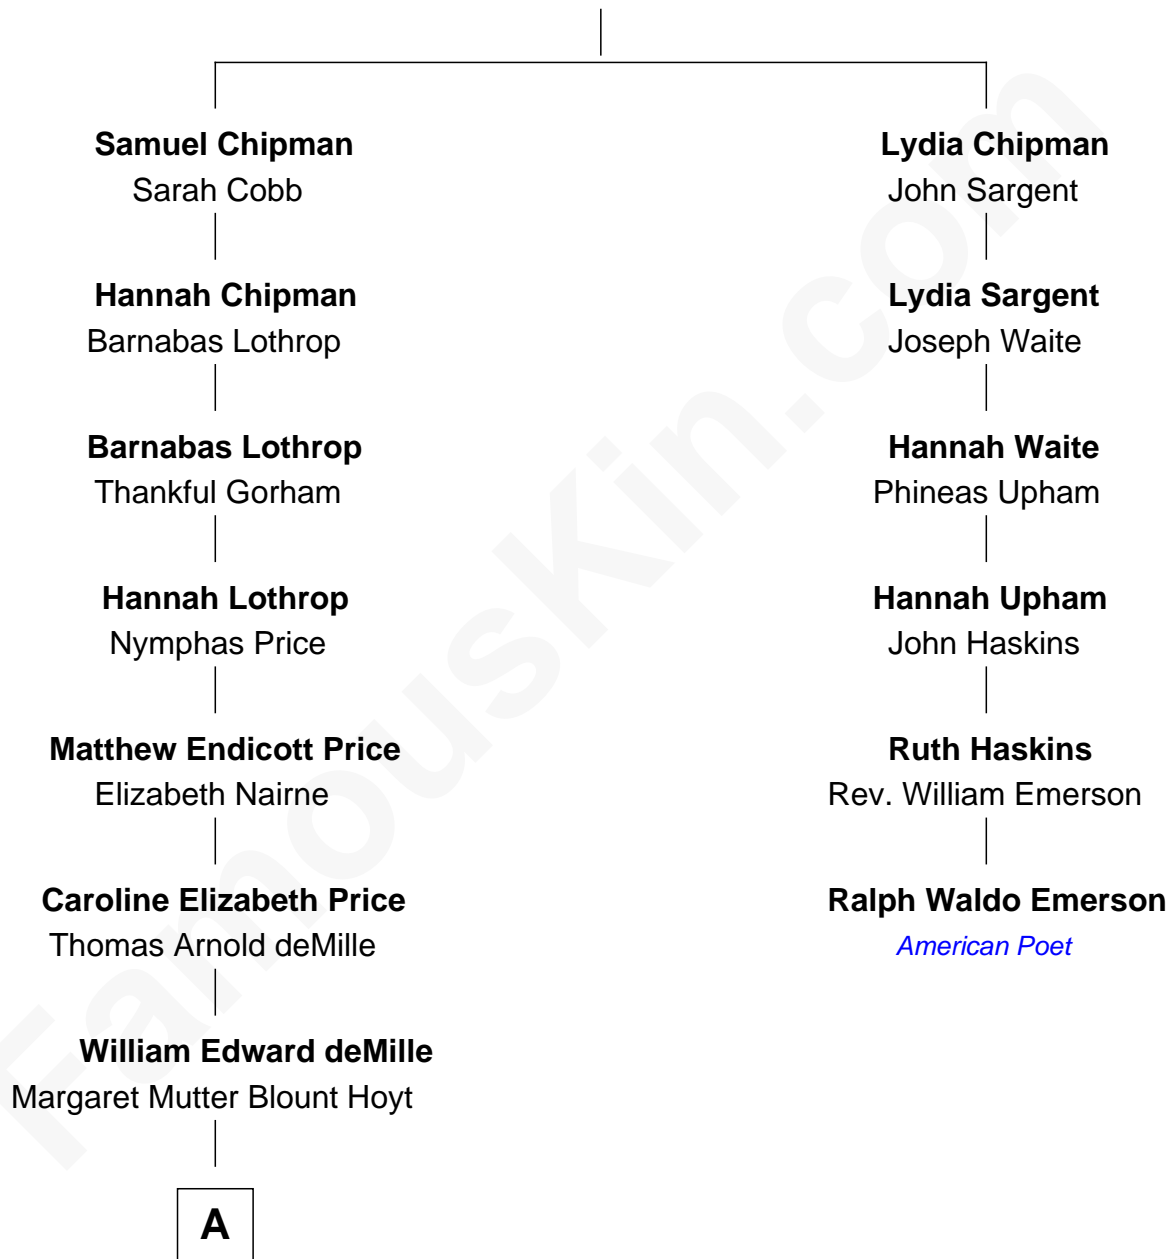

FamousKin.com Relationship Chart of

Cecil B. DeMille

American Film Director

5th cousin 3 times removed of

Ralph Waldo Emerson

American Poet

John Chipman

Hope Howland

A

Henry Churchill deMille
Matilda Beatrice Samuel

Cecil B. DeMille
American Film Director

FamousKin.com