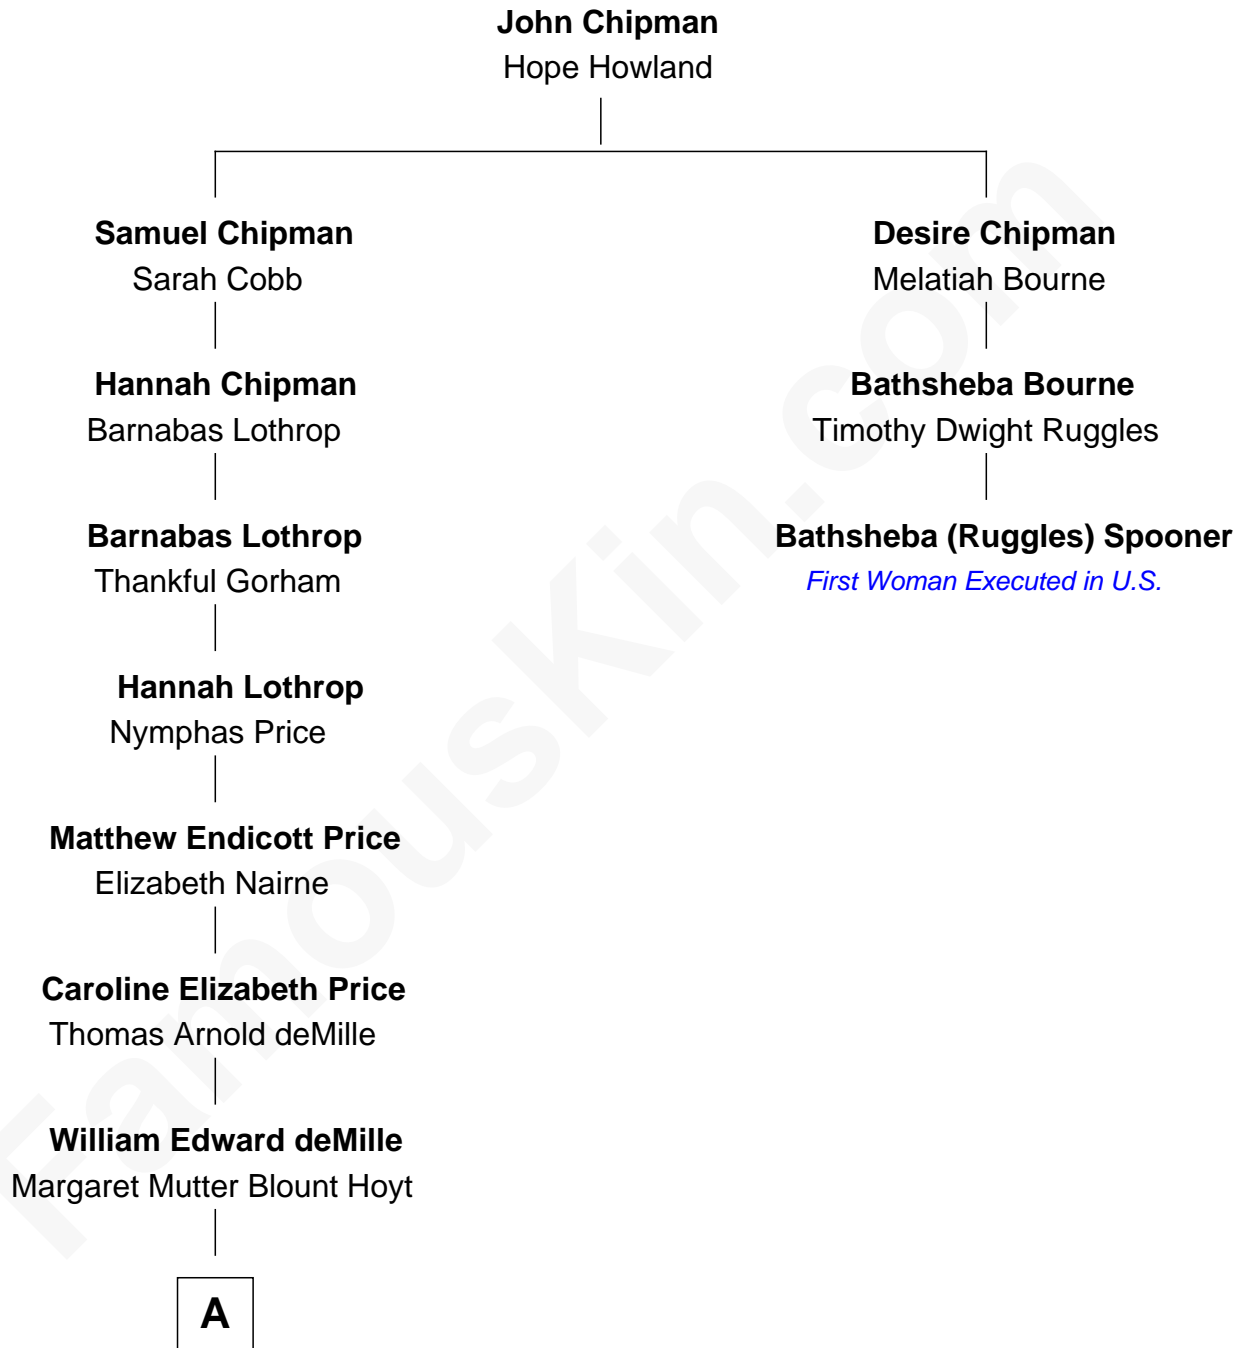

FamousKin.com Relationship Chart of

Cecil B. DeMille

American Film Director

2nd cousin 6 times removed of

Bathsheba (Ruggles) Spooner

First woman executed for murder in U.S. by non-British government

A

Henry Churchill deMille
Matilda Beatrice Samuel

Cecil B. DeMille
American Film Director

FamousKin.com