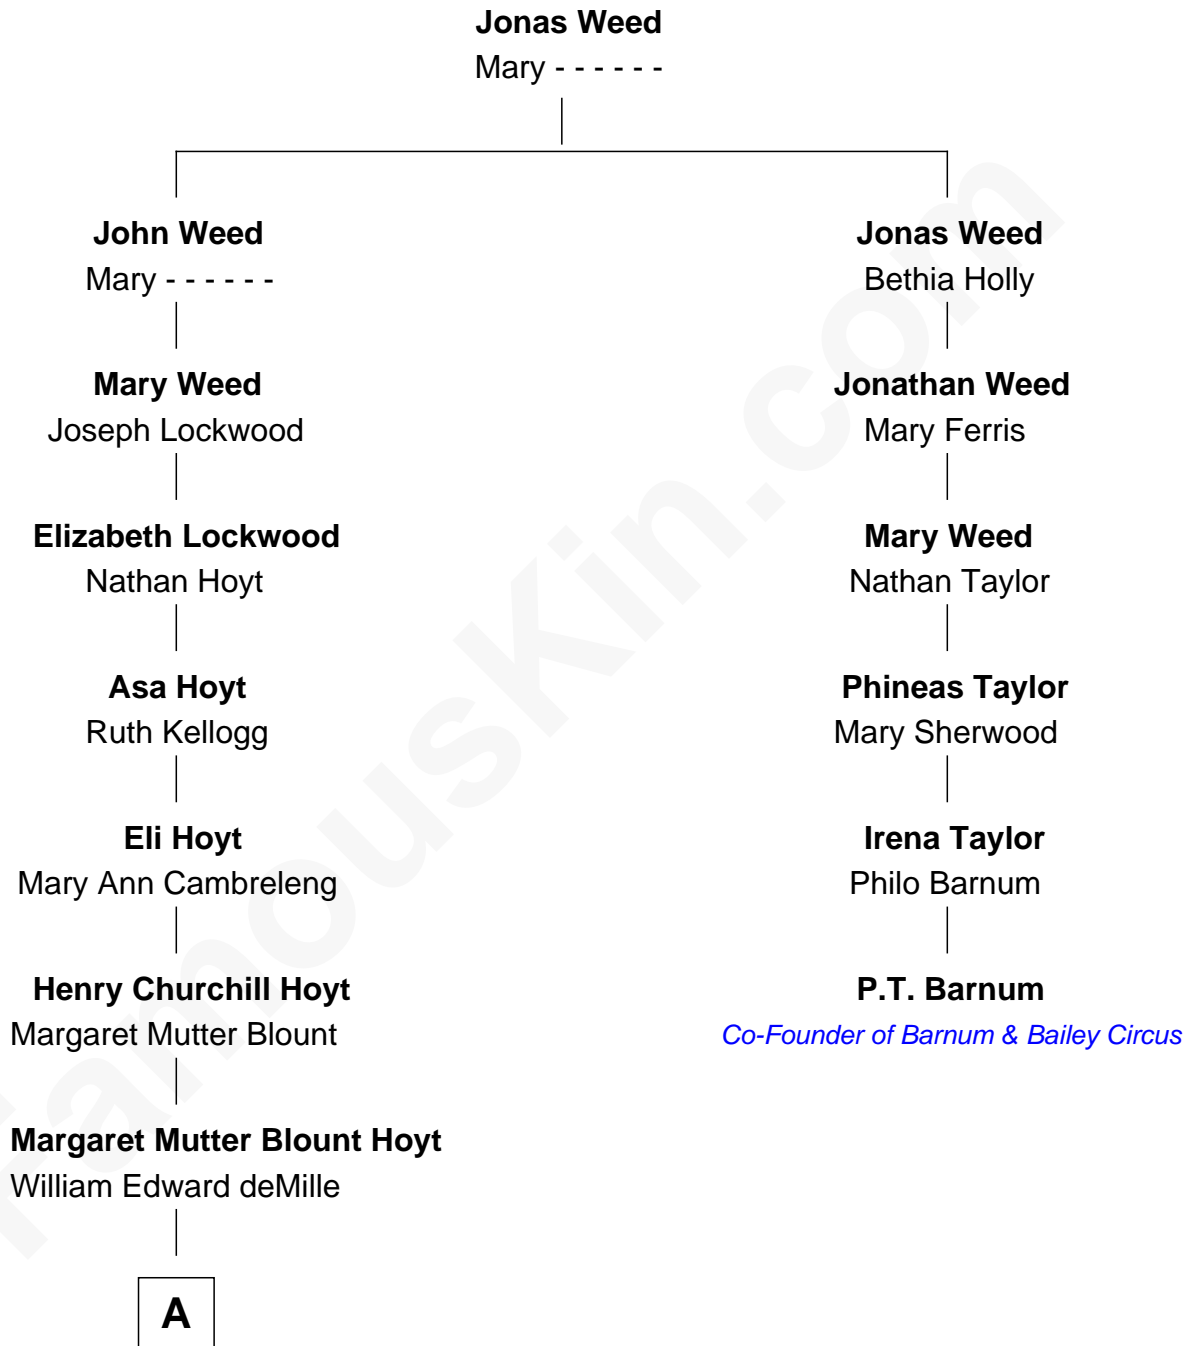

FamousKin.com Relationship Chart of

Cecil B. DeMille

American Film Director

5th cousin 3 times removed of

P.T. Barnum

Co-Founder of Barnum & Bailey Circus

A

Henry Churchill deMille
Matilda Beatrice Samuel