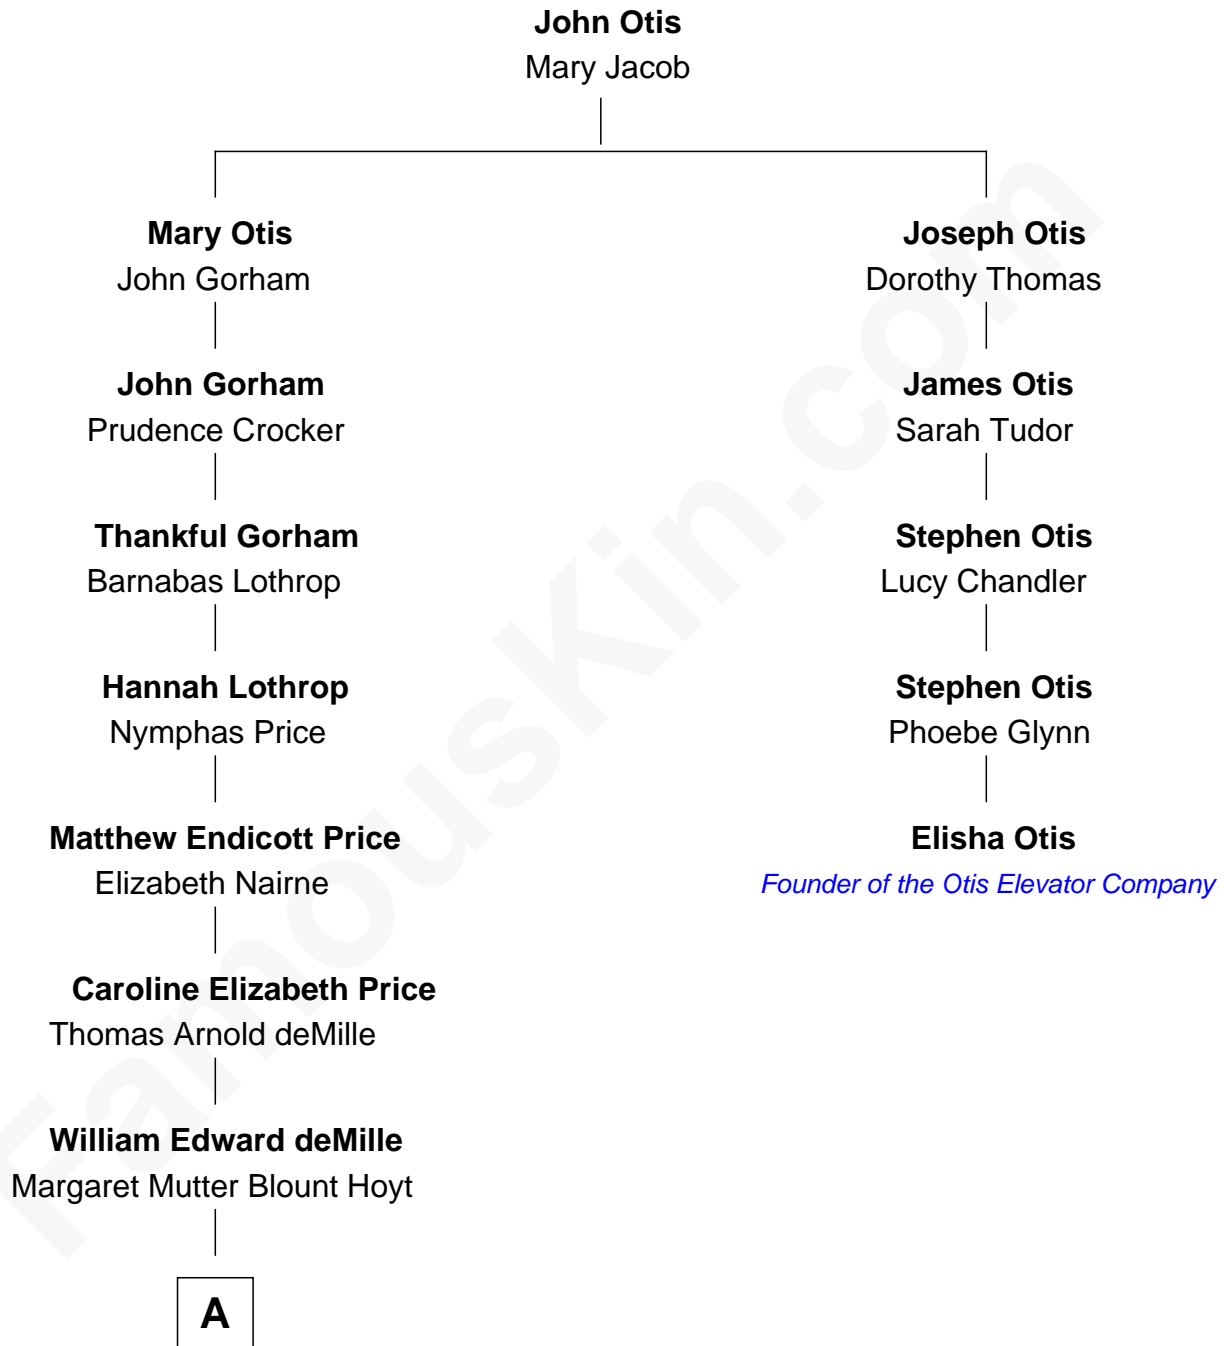

FamousKin.com Relationship Chart of

Cecil B. DeMille

American Film Director

4th cousin 4 times removed of

Elisha Otis

Founder of the Otis Elevator Company

A

Henry Churchill deMille
Matilda Beatrice Samuel