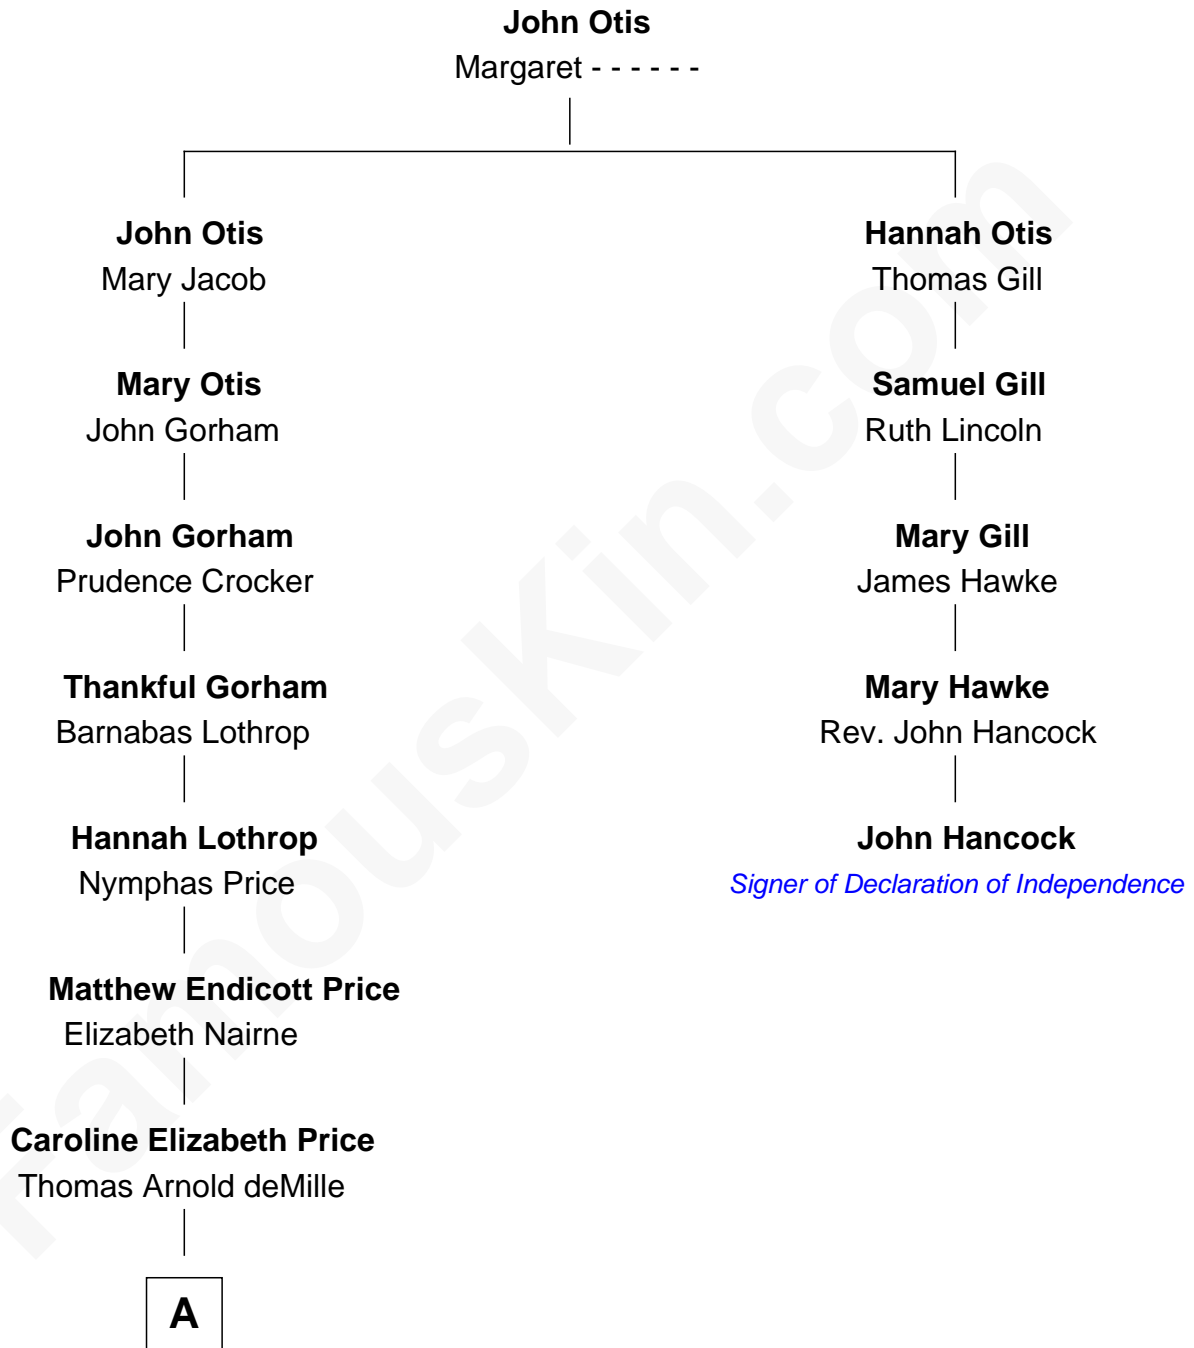

# FamousKin.com Relationship Chart of

**Cecil B. DeMille**

*American Film Director*

4th cousin 5 times removed of

**John Hancock**

*Signer of the Declaration of Independence*

**A**

—  
**William Edward deMille**  
Margaret Mutter Blount Hoyt

—  
**Henry Churchill deMille**  
Matilda Beatrice Samuel

—  
**Cecil B. DeMille**  
*American Film Director*

FamousKin.com