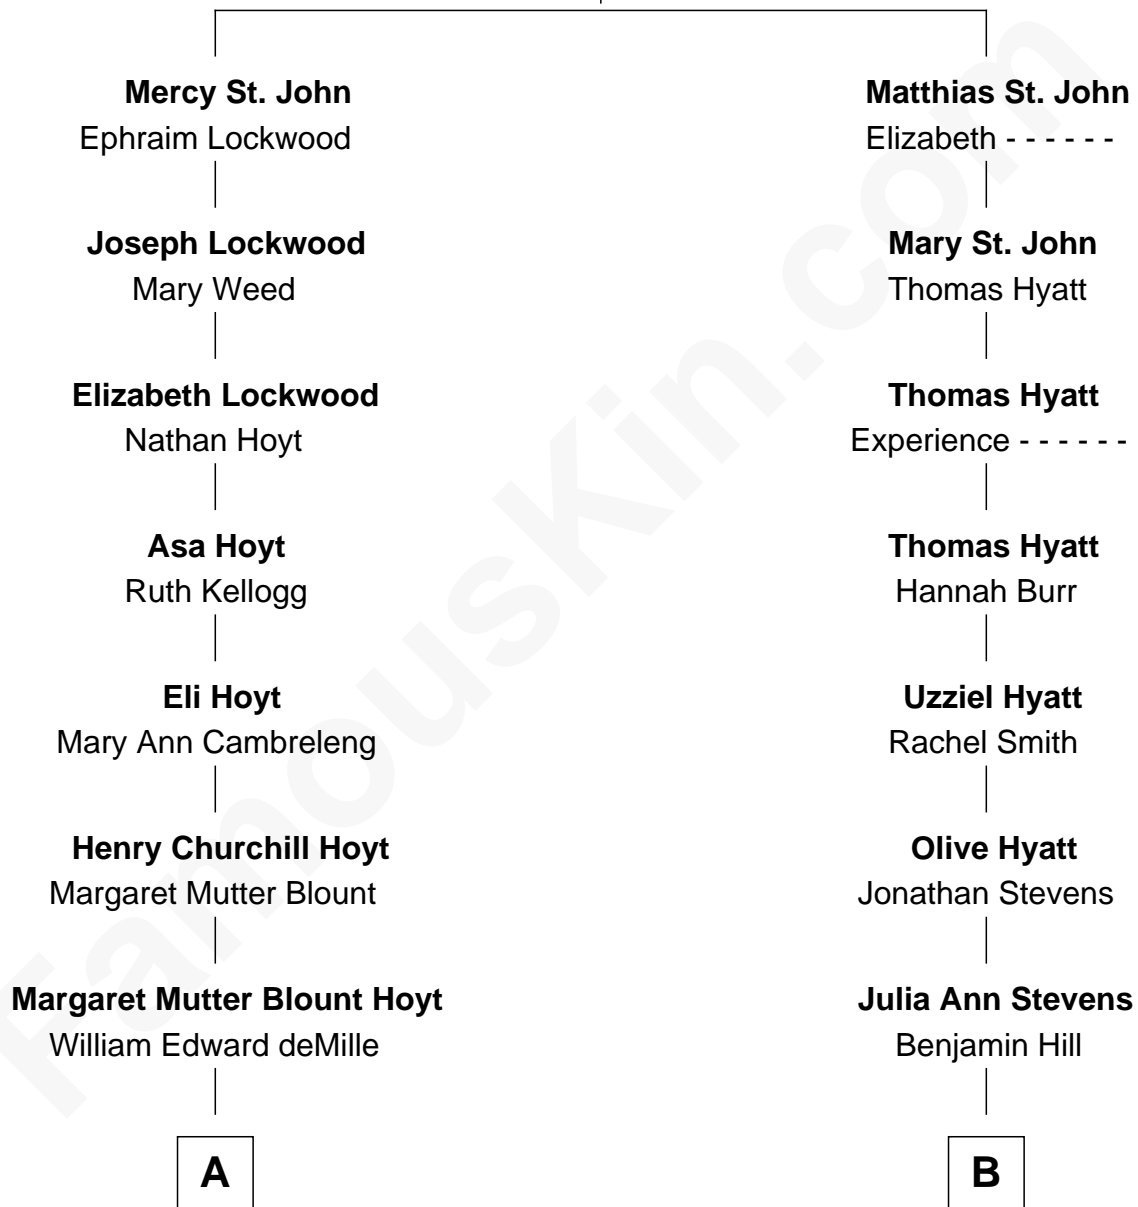

FamousKin.com Relationship Chart of

Cecil B. DeMille

American Film Director

8th cousin 4 times removed of

Anna Gunn

TV and Movie Actress

Matthias St. John

A

Henry Churchill deMille
Matilda Beatrice Samuel

Cecil B. DeMille
American Film Director

B

Alvin Hill
Salina Robbins

Salina Hill
George J. Clemens

Rose C. Clemens
Earl Leland Gunn

Clemens Earl Gunn
Ida McKinley Day