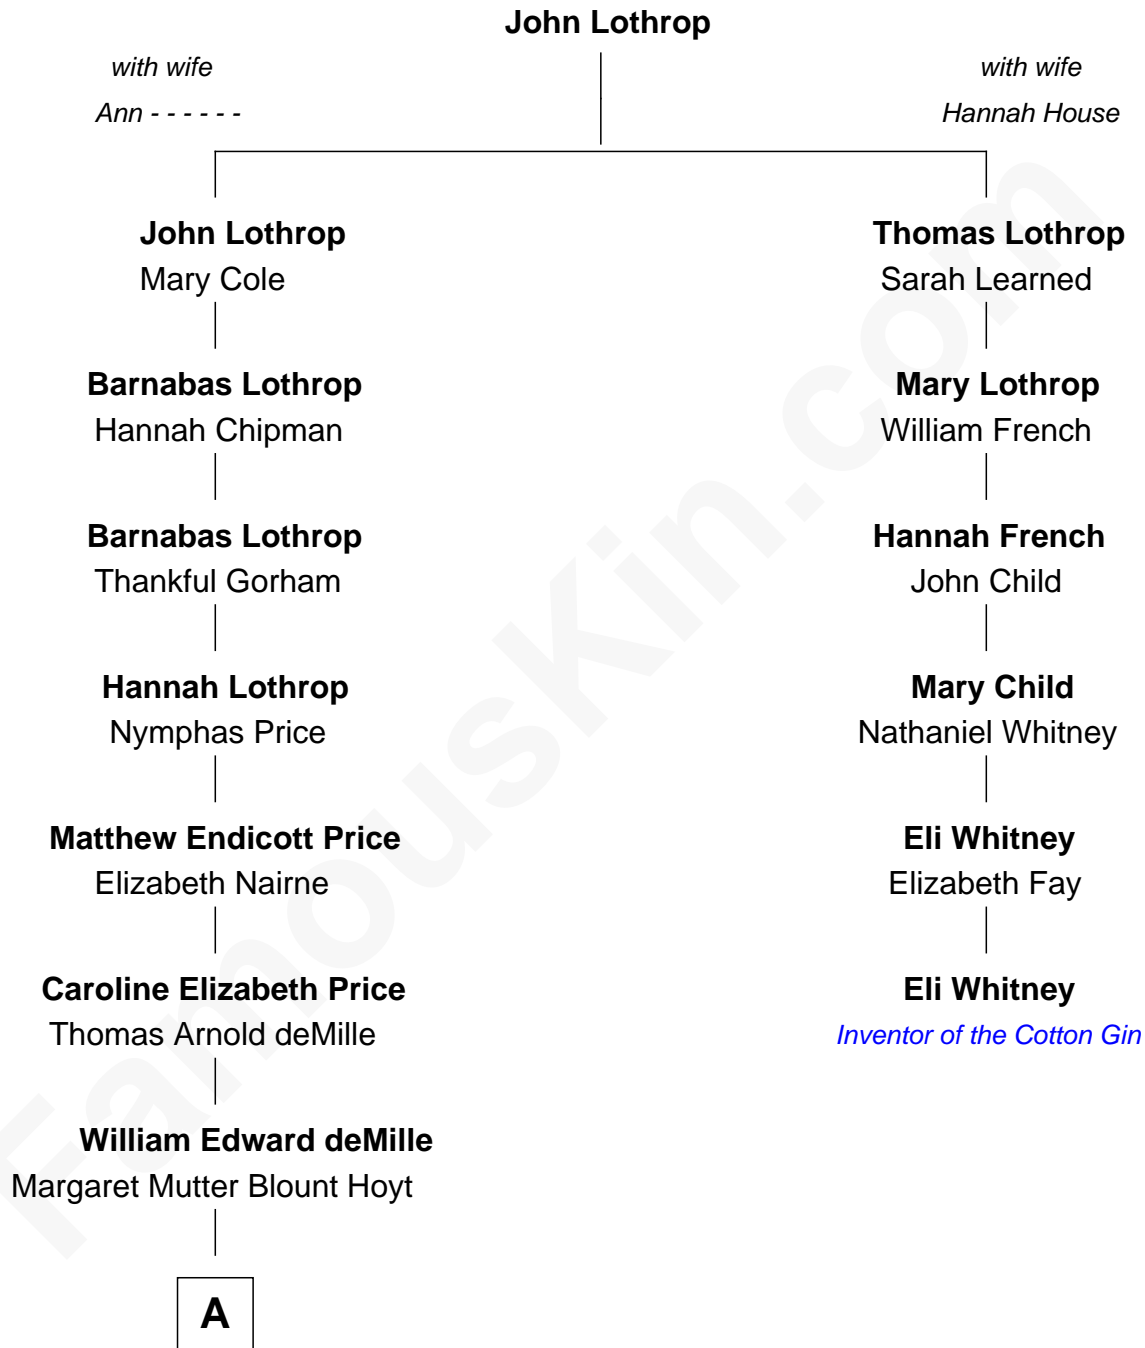

# FamousKin.com Relationship Chart of

**Cecil B. DeMille**

*American Film Director*

5th cousin 3 times removed of

**Eli Whitney**

*Inventor of the Cotton Gin*

**A**

Henry Churchill deMille  
Matilda Beatrice Samuel