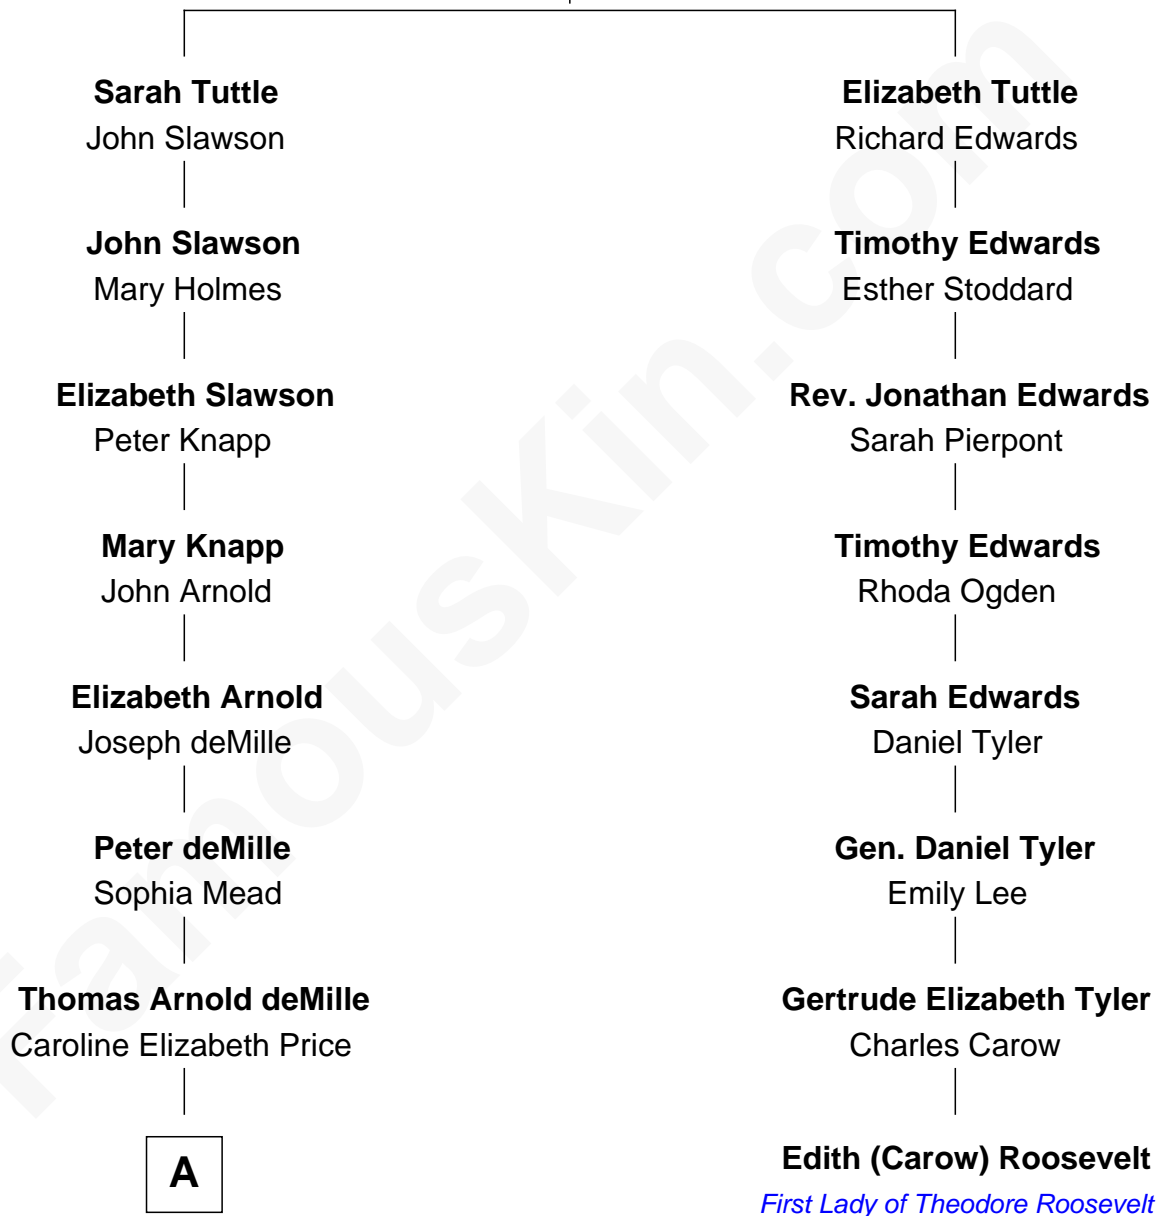

FamousKin.com Relationship Chart of

Cecil B. DeMille

American Film Director

7th cousin 2 times removed of

Edith (Carow) Roosevelt

First Lady of President Theodore Roosevelt

William Tuttle
Elizabeth - - - - -

A

William Edward deMille
Margaret Mutter Blount Hoyt

Henry Churchill deMille
Matilda Beatrice Samuel

Cecil B. DeMille
American Film Director

FamousKin.com