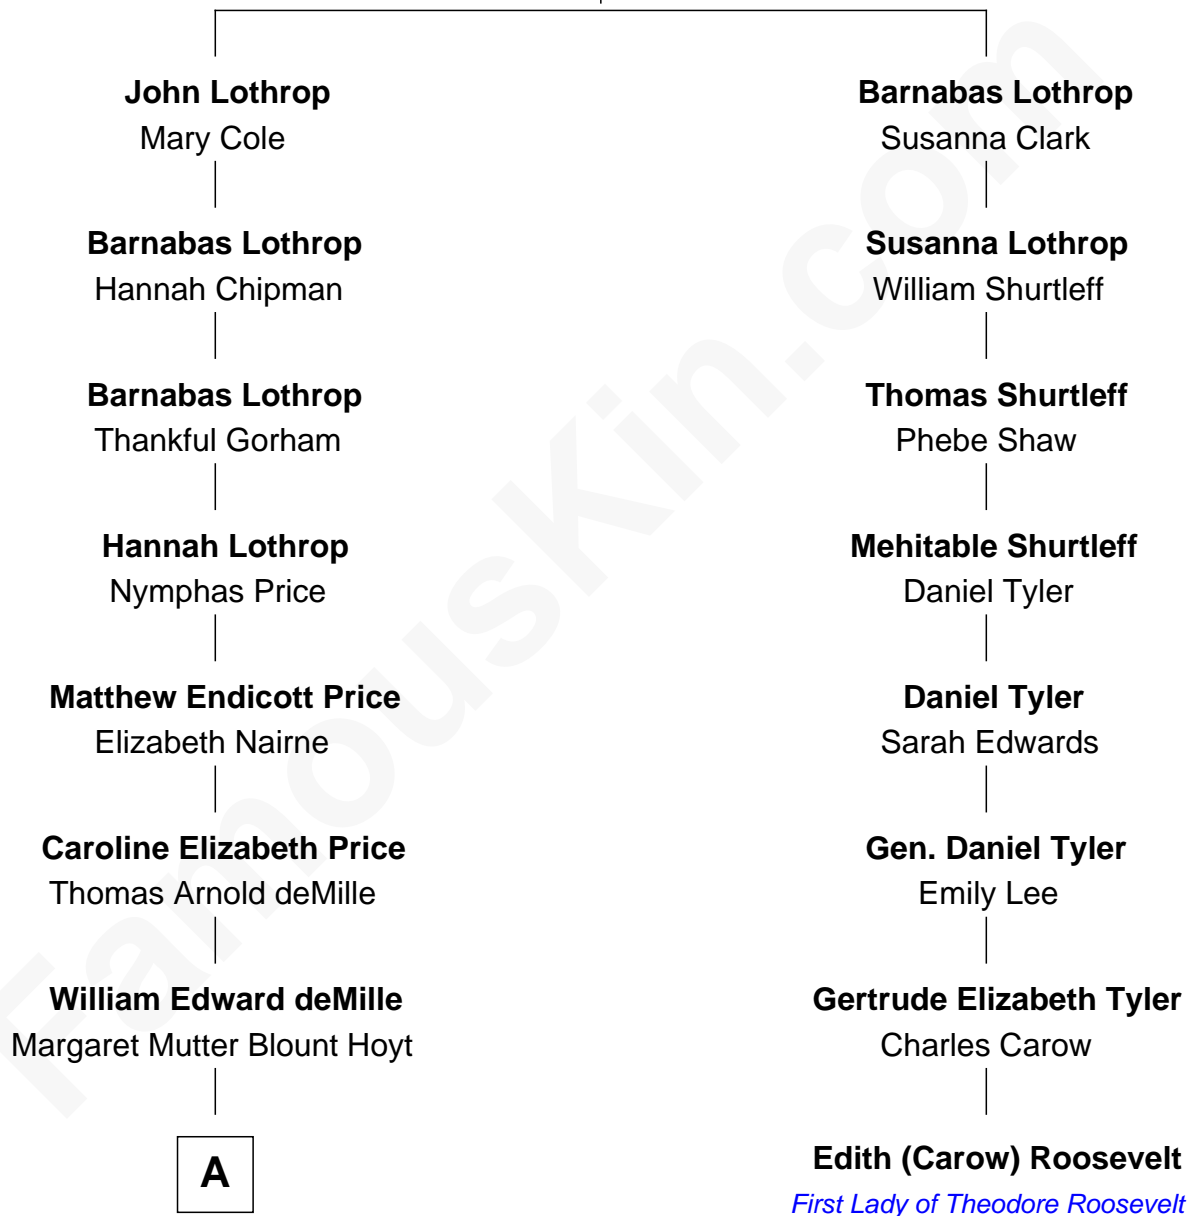

FamousKin.com Relationship Chart of

Cecil B. DeMille

American Film Director

7th cousin 1 time removed of

Edith (Carow) Roosevelt

First Lady of President Theodore Roosevelt

John Lothrop

Ann - - - - -