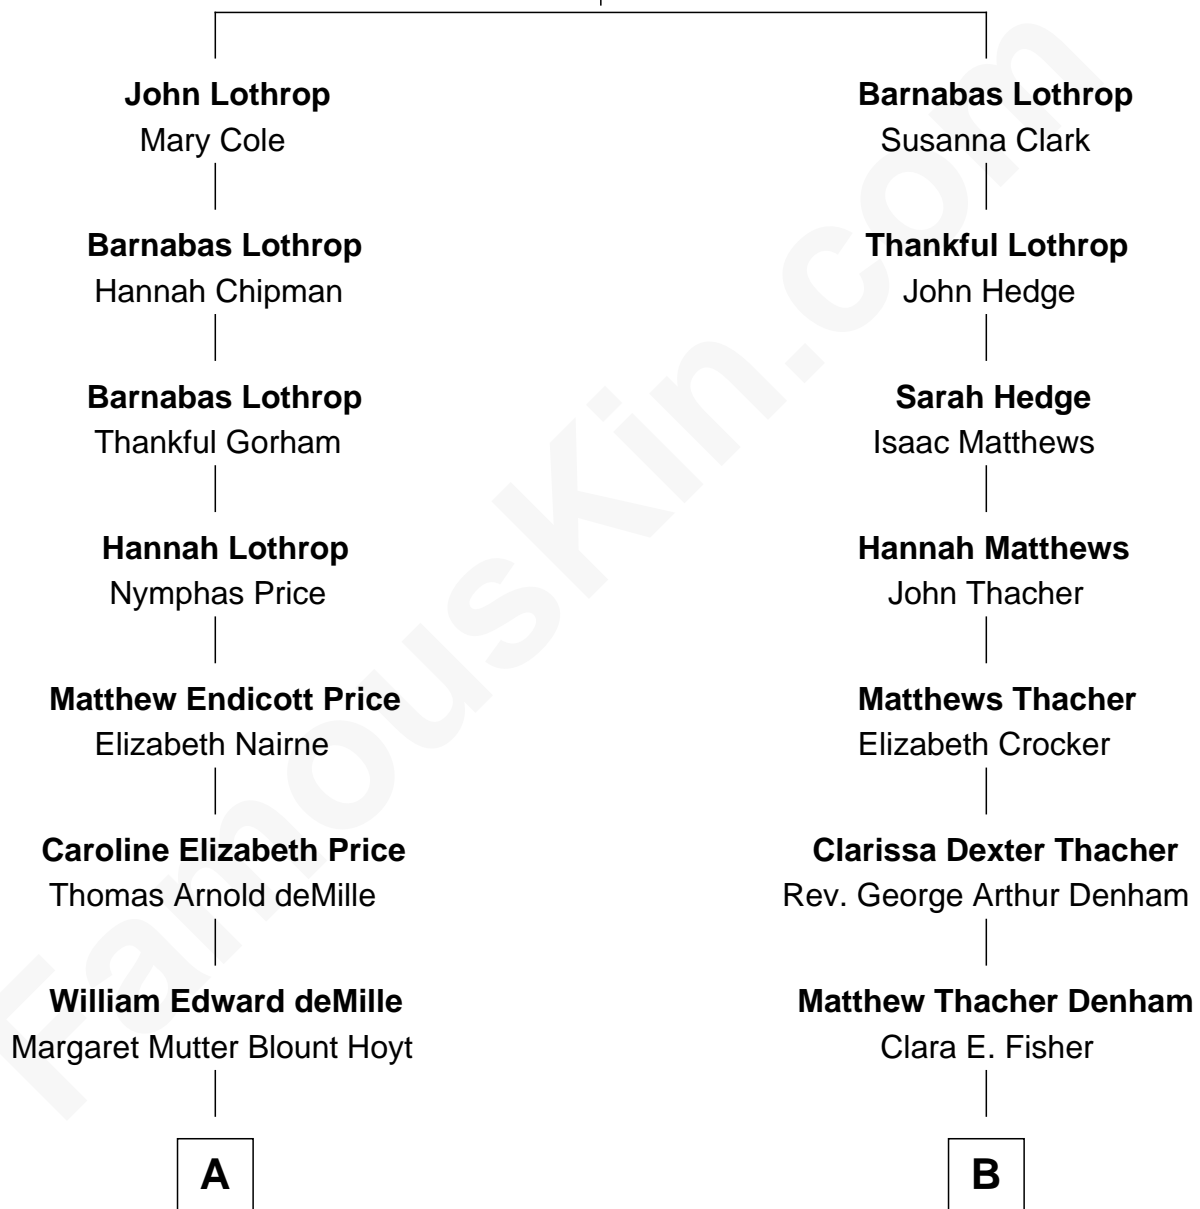

FamousKin.com Relationship Chart of

Cecil B. DeMille

American Film Director

8th cousin of

Samuel P. Goddard

12th Governor of Arizona

John Lothrop

Ann - - - - -

A

Henry Churchill deMille
Matilda Beatrice Samuel

Cecil B. DeMille
American Film Director

B

Florence Hilton Denham
Samuel Pearson Goddard

Samuel P. Goddard
12th Governor of Arizona

FamousKin.com