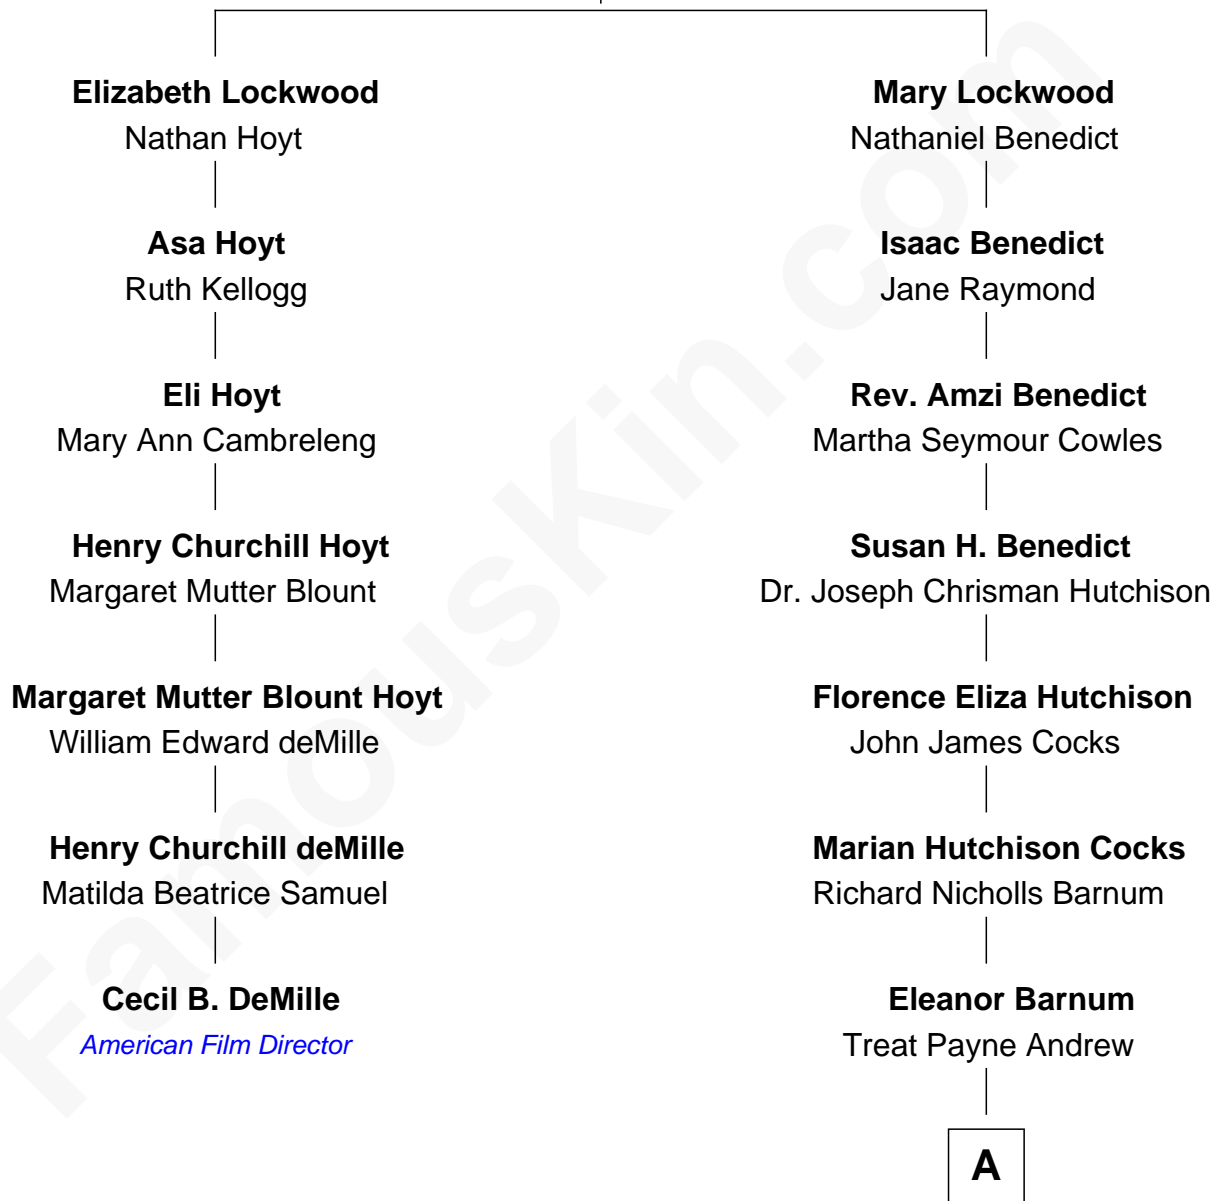

# FamousKin.com Relationship Chart of

**Cecil B. DeMille**

*American Film Director*

6th cousin 2 times removed of

**Treat Williams**

*TV & Movie Actor*

**Joseph Lockwood**

Mary Weed

A

**Marian Andrew**

Richard Norman Williams

**Treat Williams**

*TV & Movie Actor*

FamousKin.com