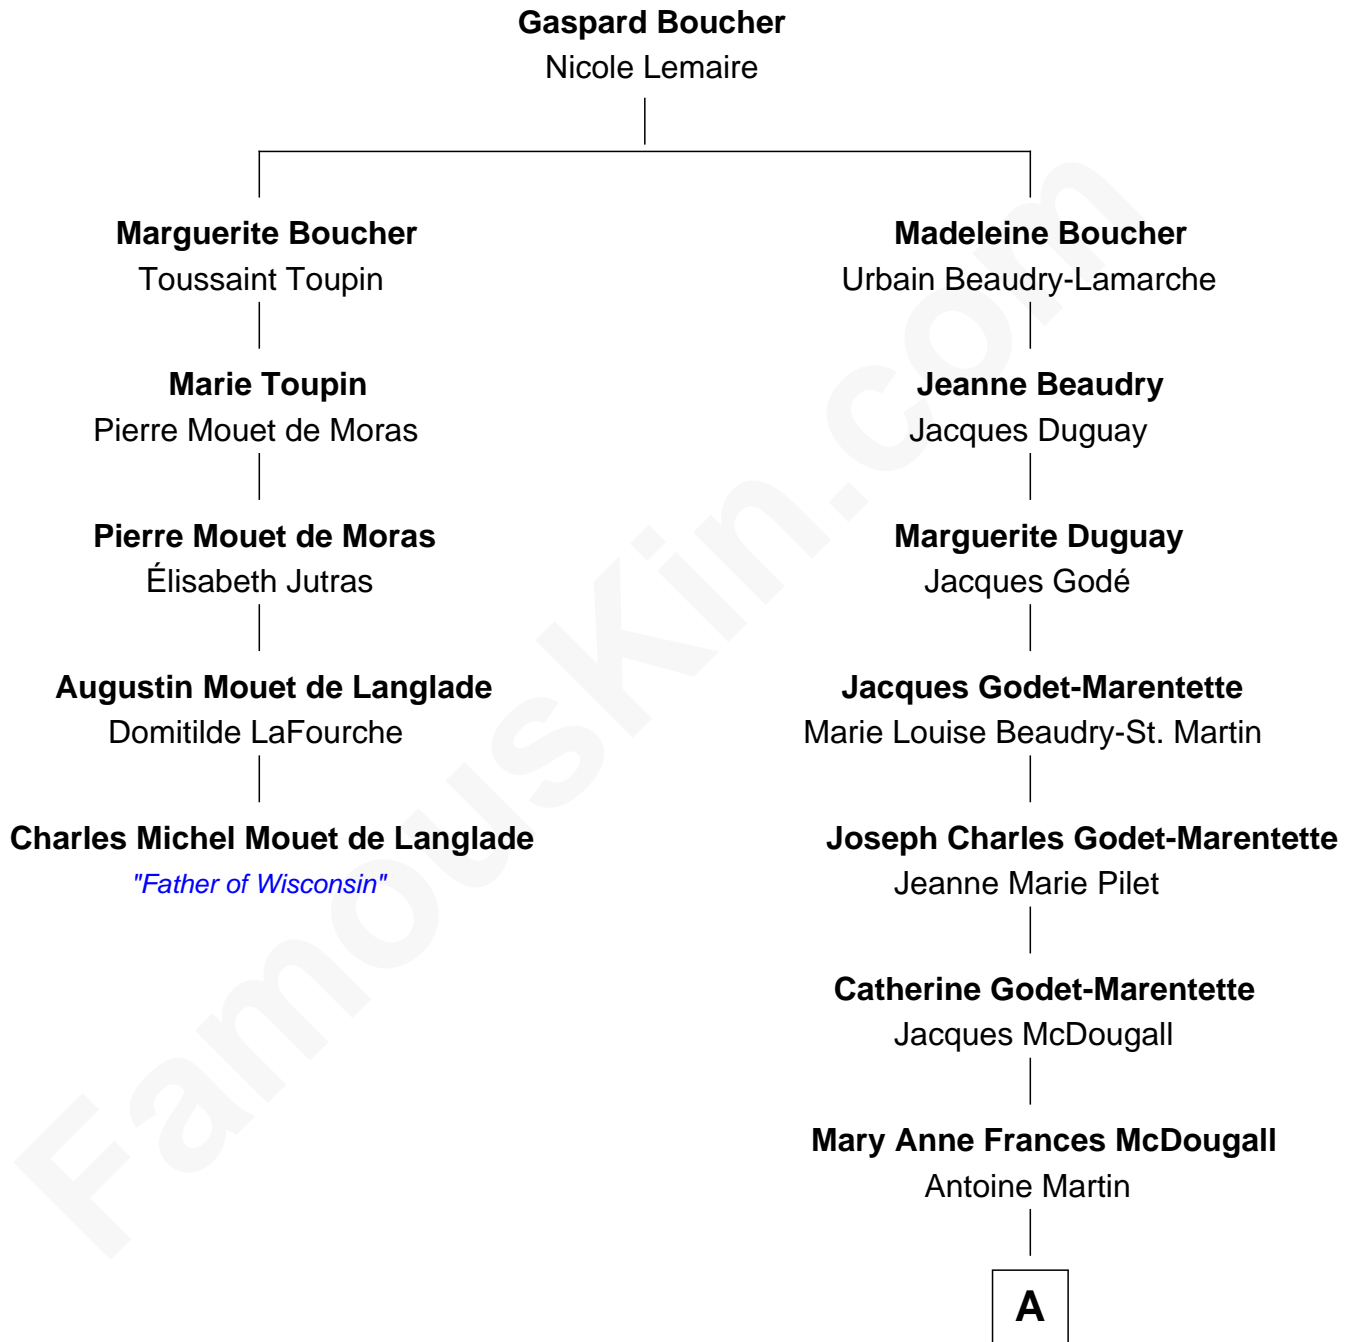

FamousKin.com
Relationship Chart of
Charles Michel Mouet de Langlade

"Father of Wisconsin"

4th cousin 6 times removed of

Hillary (Rodham) Clinton

First Lady of President Bill Clinton

A

—
Delia Martin
Donald Murray

—
Della Murray
Edwin John Howell

—
Dorothy Emma Howell
Hugh Ellsworth Rodham

—
Hillary (Rodham) Clinton
First Lady of Bill Clinton

FamousKin.com