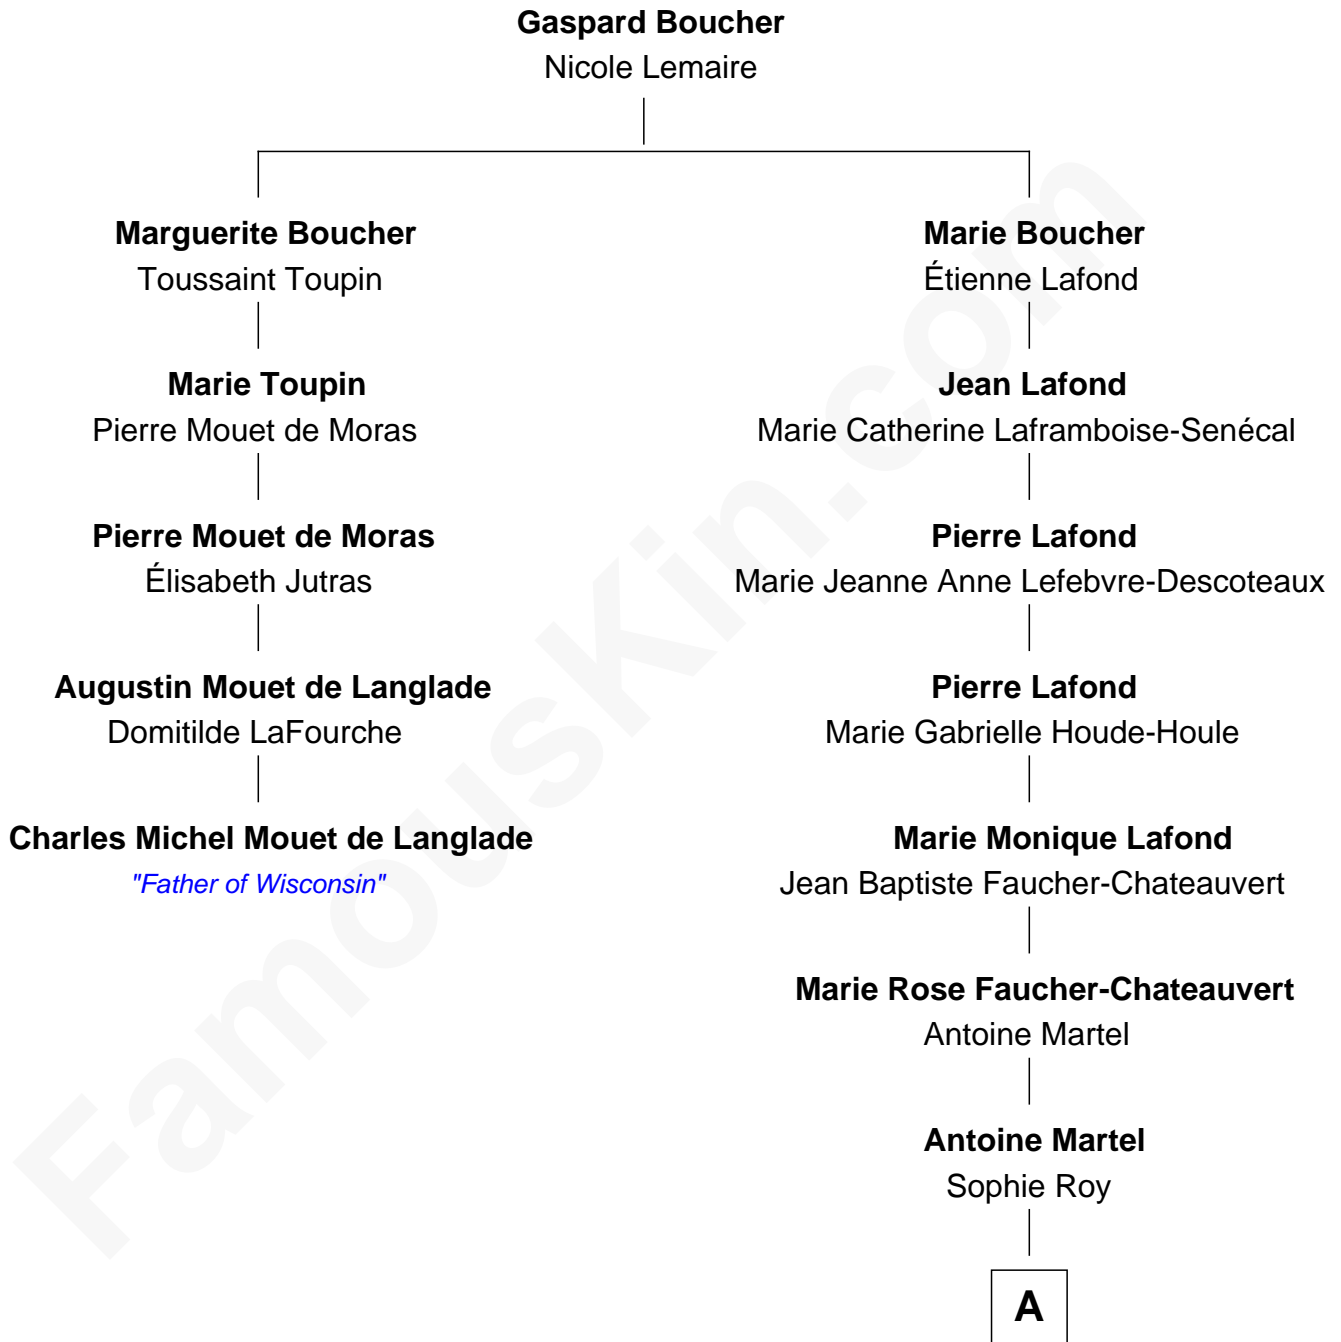

FamousKin.com
Relationship Chart of
Charles Michel Mouet de Langlade
"Father of Wisconsin"

4th cousin 7 times removed of

John Dye
TV and Movie Actor - "Touched by an Angel"

A

—
Mary Martel
John M. Tippett

—
Edith Clara Tippett
Robert Louis Duvall

—
John Louis Duvall
Irene Maree McMillen

—
Lynn Maree Duvall
Jim C. Dye

—
John Dye
TV and Movie Actor