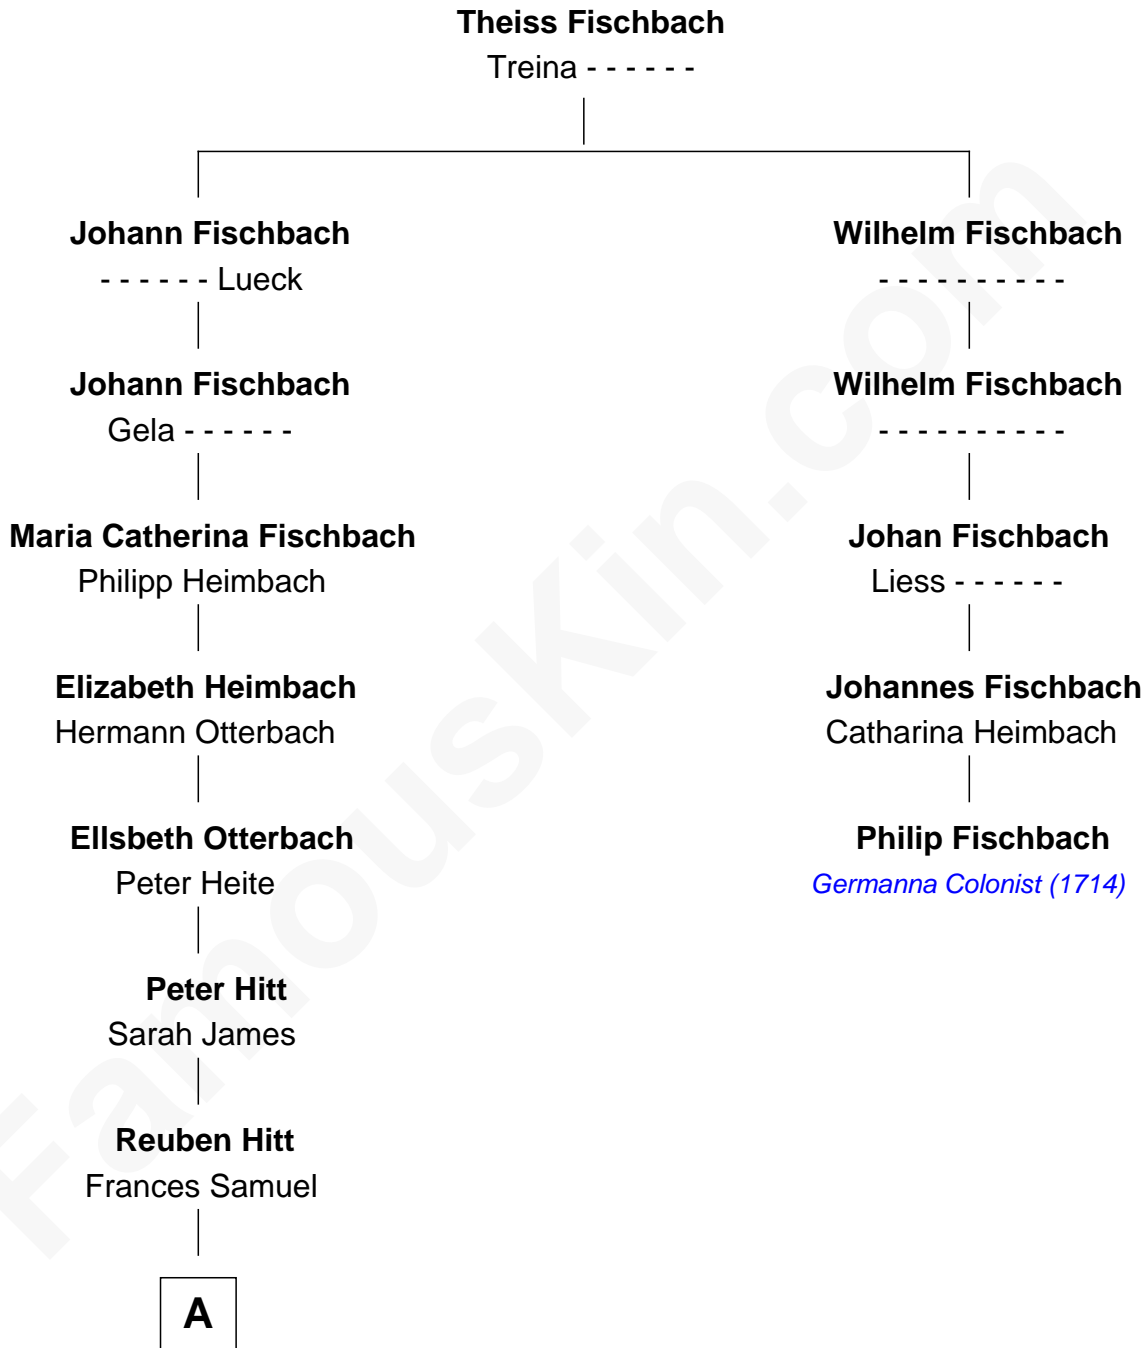

FamousKin.com Relationship Chart of

Neil Patrick Harris

TV and Movie Actor

4th cousin 9 times removed of

Philip Fischbach

Geramna Colonist (1714)

A

James Samuel Hitt

Nancy Cunningham

Albert Winter Hitt

Mary Elizabeth Hicks

Lula Mae Hitt

Clarence Edgar McBay

Alma Clyde McBay

Silas Grady Henry

Martha Jeanne Henry

George Thomas Harris

Ronald Gene Harris

Sheila Gail Scott

Neil Patrick Harris

TV and Movie Actor