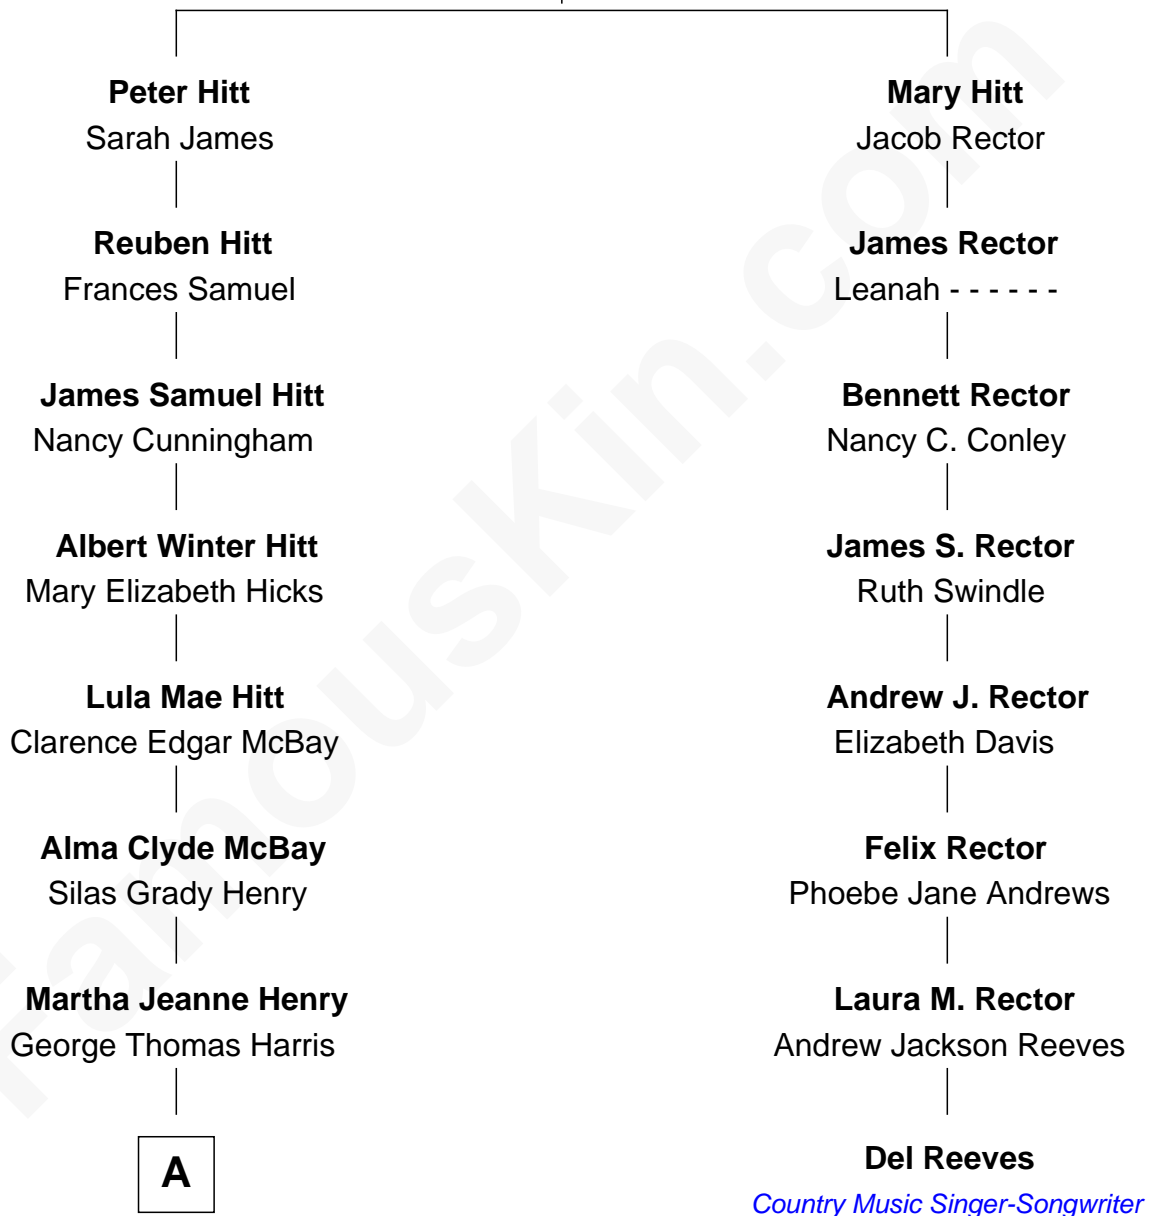

# FamousKin.com Relationship Chart of

**Neil Patrick Harris**

*TV and Movie Actor*

7th cousin 1 time removed of

**Del Reeves**

*Country Music Singer-Songwriter*

**Peter Heite**  
Ellsbeth Otterbach

**A**

—  
**Ronald Gene Harris**

Sheila Gail Scott

—  
**Neil Patrick Harris**

*TV and Movie Actor*

FamousKin.com