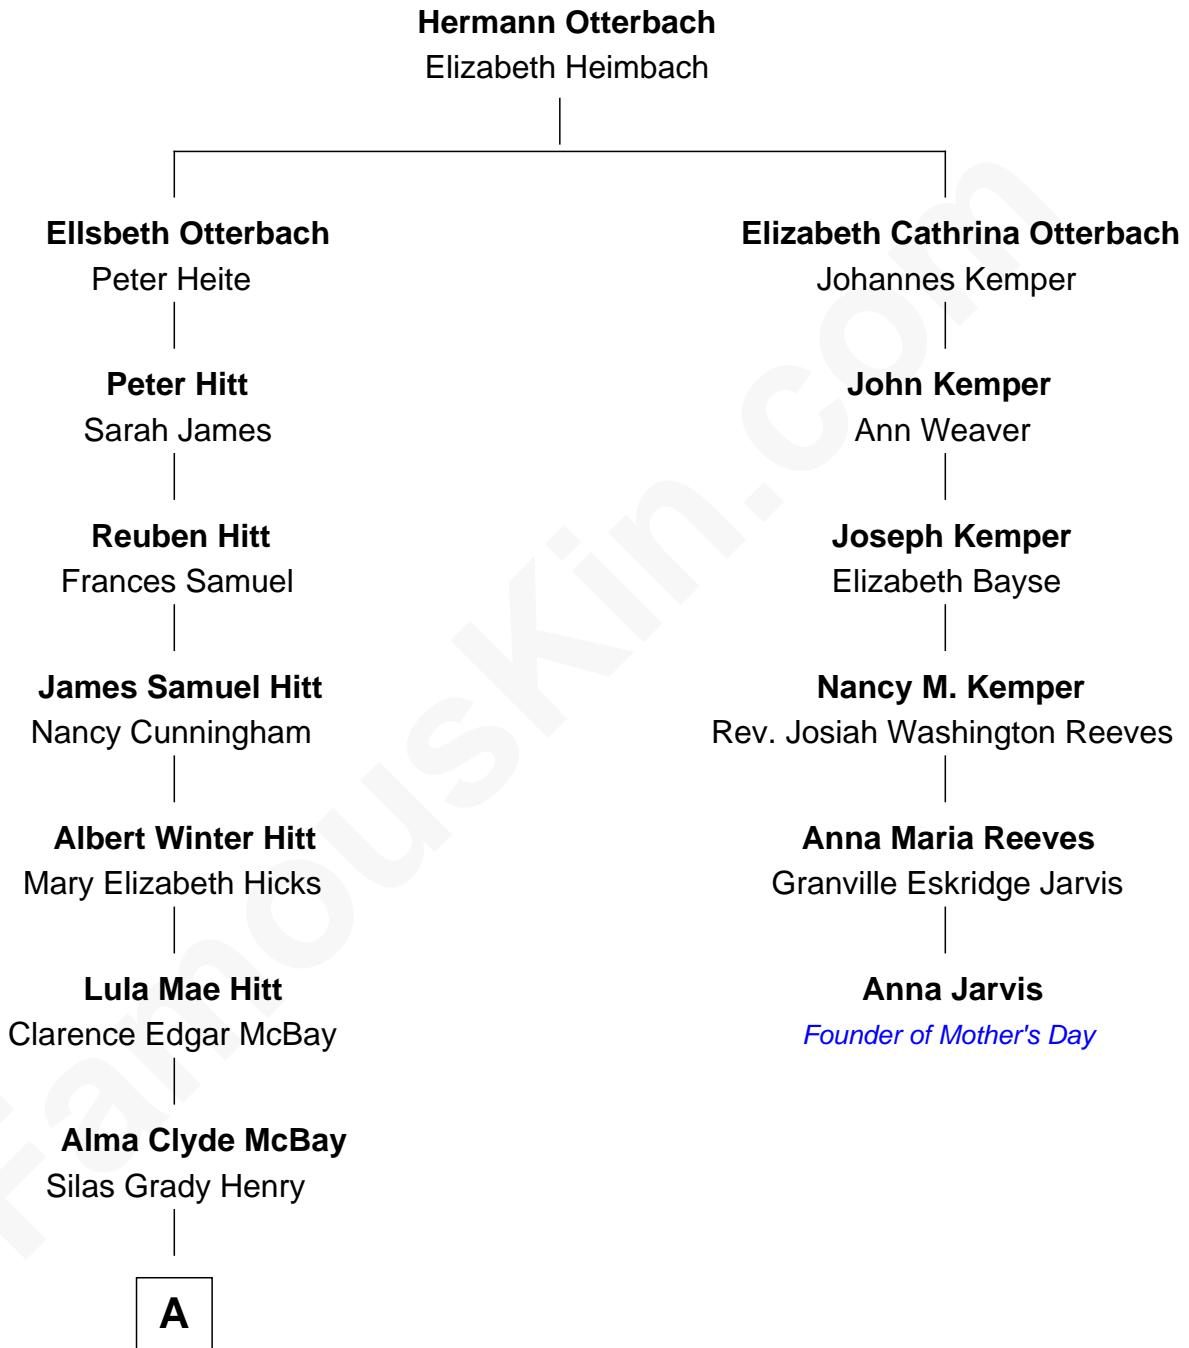

FamousKin.com
Relationship Chart of
Neil Patrick Harris
TV and Movie Actor

5th cousin 4 times removed of
Anna Jarvis
Founder of American Mother's Day

A

—
Martha Jeanne Henry

George Thomas Harris

—
Ronald Gene Harris

Sheila Gail Scott

—
Neil Patrick Harris

TV and Movie Actor

FamousKin.com