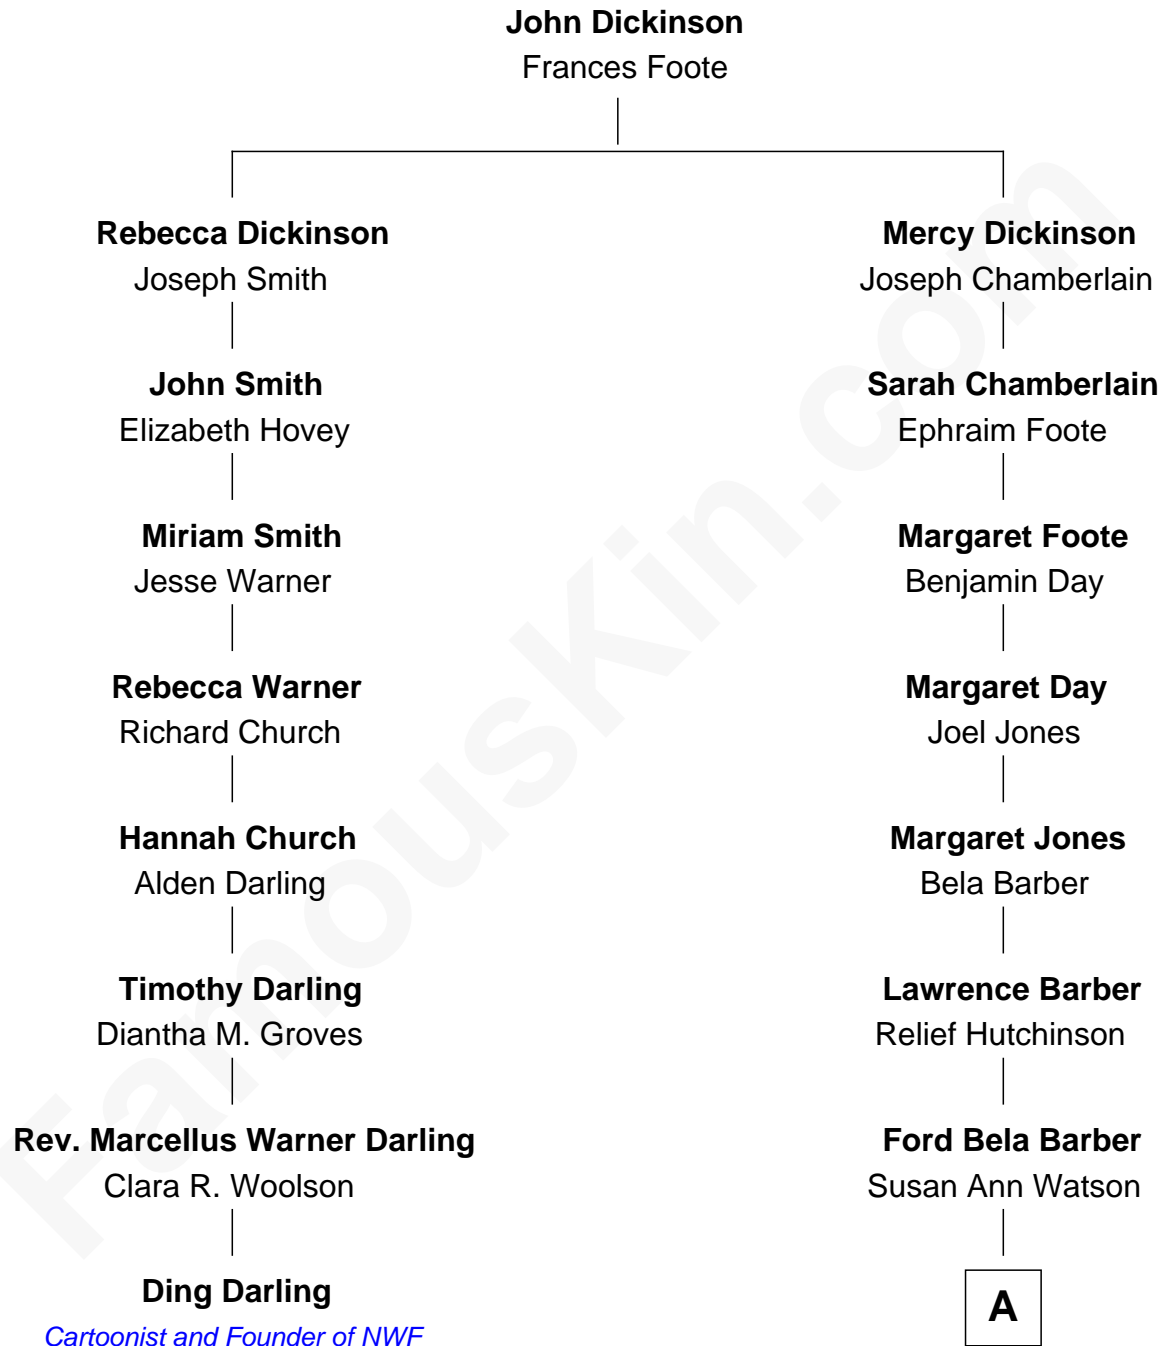

FamousKin.com

Relationship Chart of

Ding Darling

Cartoonist and Founder of National Wildlife Federation

7th cousin 2 times removed of

Warren Buffett

Chairman & CEO, Berkshire Hathaway

A

—
Stella Frances Barber

John Ammon Stahl

—
Leila Stahl

Howard Homan Buffett

—
Warren Buffett

Chairman & CEO, Berkshire Hathaway

FamousKin.com