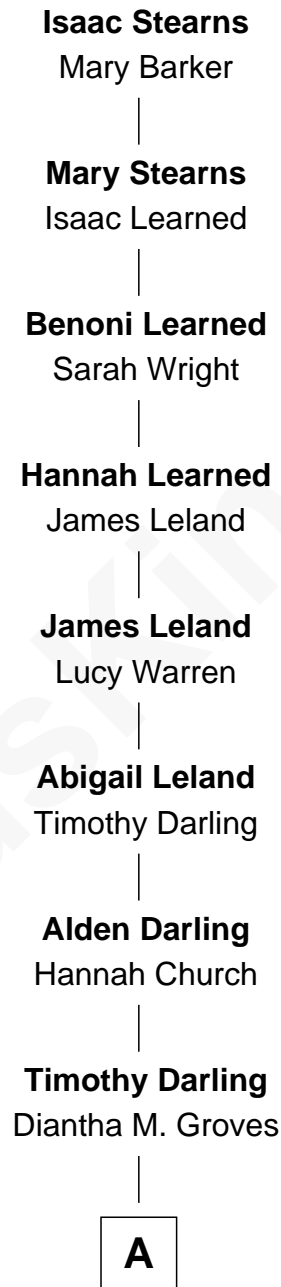

FamousKin.com

Relationship Chart of

Ding Darling

Cartoonist and Founder of National Wildlife Federation

7th Great-grandson of

Isaac Stearns

(c1600 - 1671) Great Migration Immigrant 1630

A