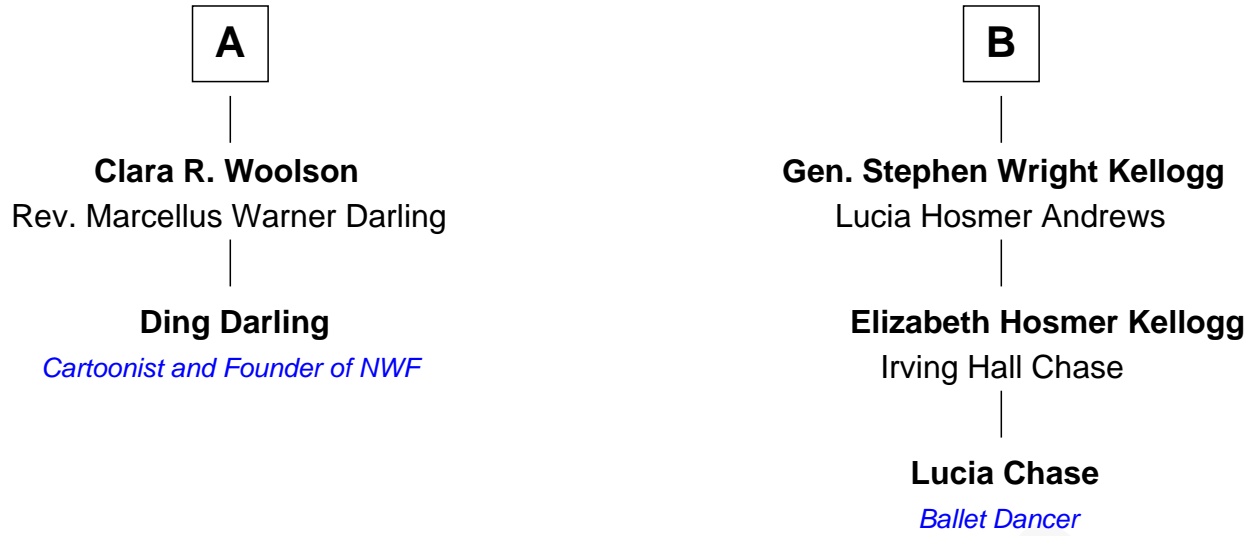

FamousKin.com

Relationship Chart of

Ding Darling

Cartoonist and Founder of National Wildlife Federation

8th cousin 1 time removed of

Lucia Chase

Co-Founder, American Ballet Theatre

Robert Fletcher

FamousKin.com