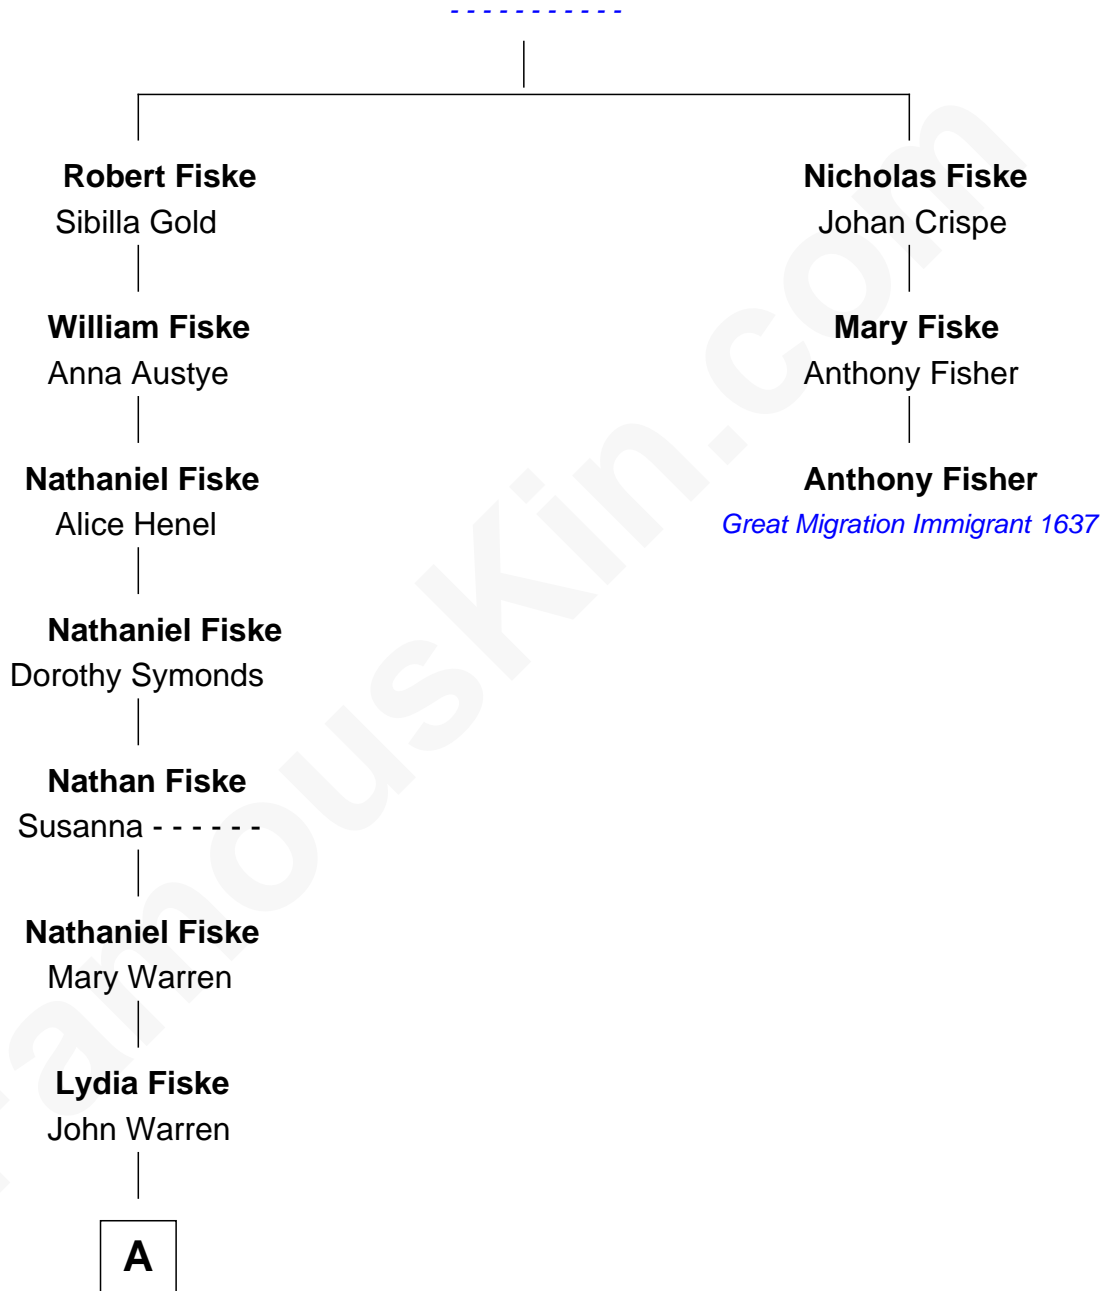

FamousKin.com

Relationship Chart of Ding Darling

Cartoonist and Founder of National Wildlife Federation

2nd cousin 10 times removed of

Anthony Fisher

(c1591 - 1671) Great Migration Immigrant 1637

Richard Fiske

A

—
Lucy Warren
James Leland

—
Abigail Leland
Timothy Darling

—
Alden Darling
Hannah Church

—
Timothy Darling
Diantha M. Groves

—
Rev. Marcellus Warner Darling
Clara R. Woolson

—
Ding Darling
Cartoonist and Founder of NWF

FamousKin.com