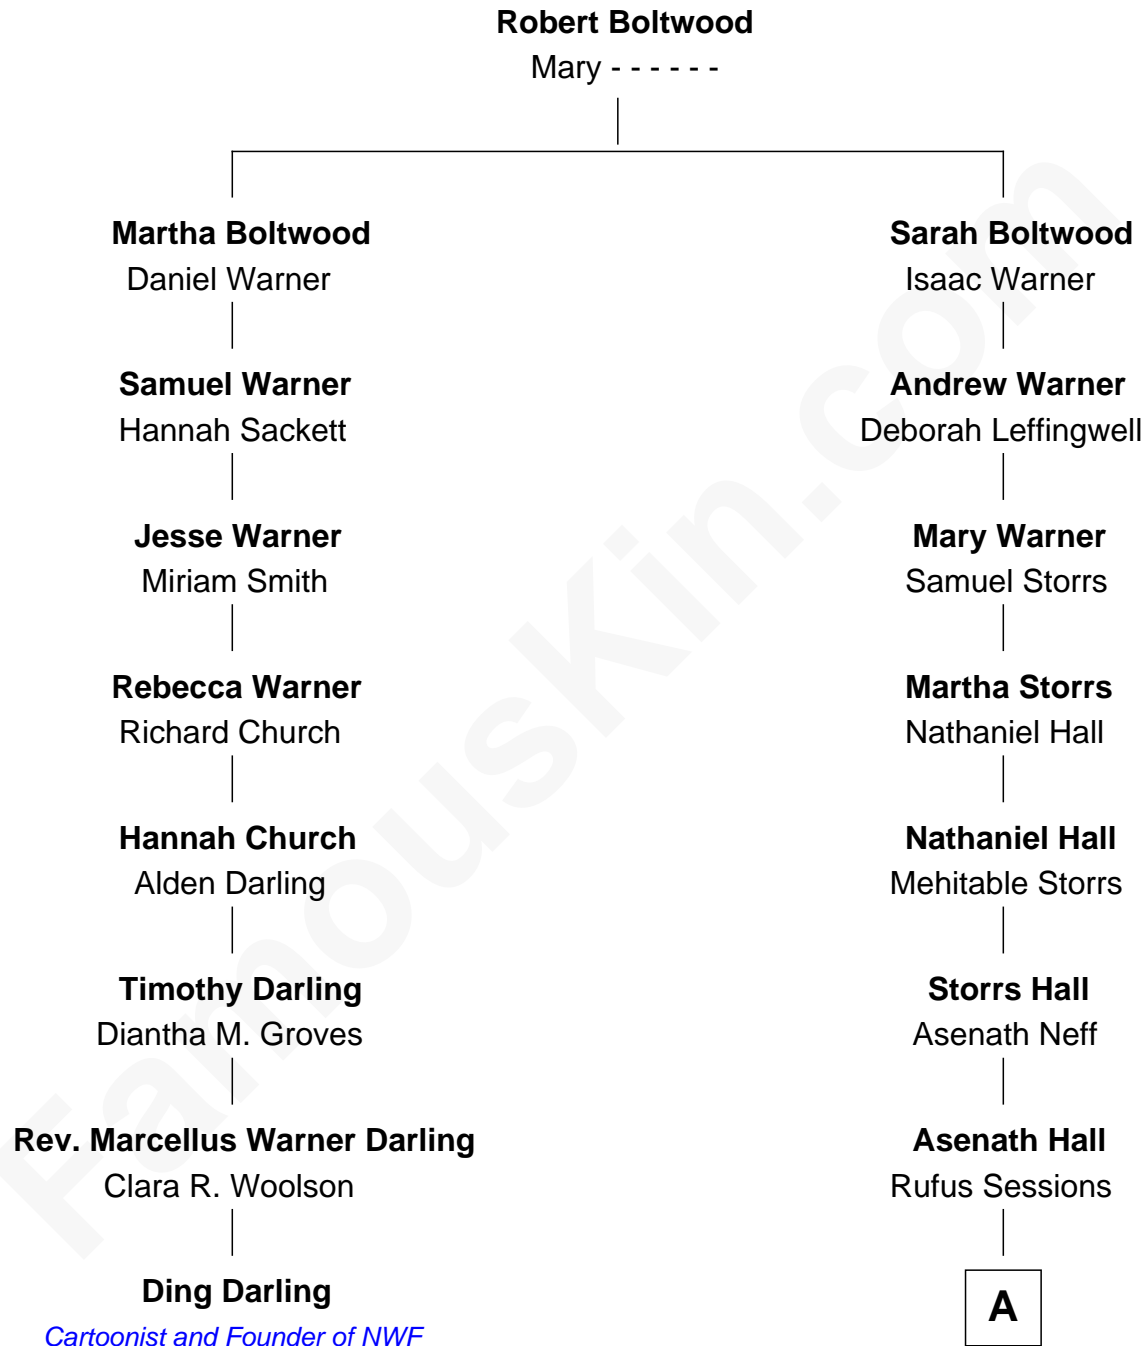

FamousKin.com

Relationship Chart of

Ding Darling

Cartoonist and Founder of National Wildlife Federation

7th cousin 5 times removed of

Vanessa Hudgens

TV, Movie and Stage Actress

A

|
Ira H. Sessions

Polly Bell
|

Lucy Eva Sessions

William Riley Pemberton
|

Freda Colene Pemberton

Dawsey Karnes
|

Bonnie Lee Karnes

John Robert Hudgens
|

Gregory Thomas Hudgens

Gina Alda Guangco
|

Vanessa Hudgens

TV, Movie and Stage Actress