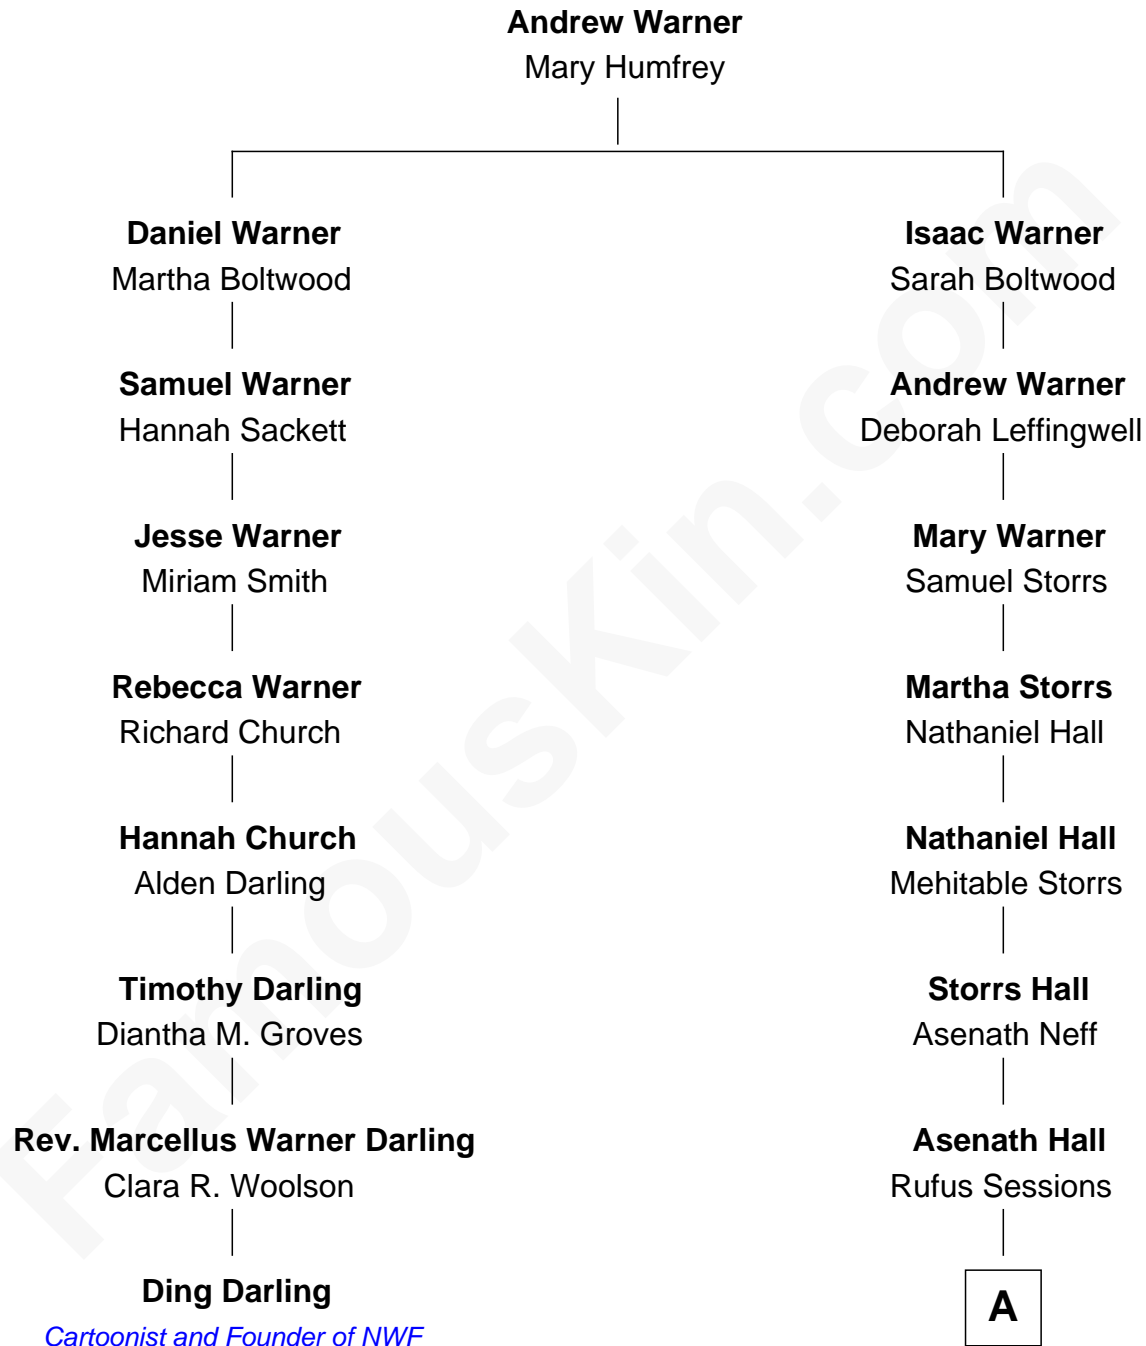

FamousKin.com

Relationship Chart of

Ding Darling

Cartoonist and Founder of National Wildlife Federation

7th cousin 5 times removed of

Vanessa Hudgens

TV, Movie and Stage Actress

A

|
Ira H. Sessions

Polly Bell
|

Lucy Eva Sessions

William Riley Pemberton
|

Freda Colene Pemberton

Dawsey Karnes
|

Bonnie Lee Karnes

John Robert Hudgens
|

Gregory Thomas Hudgens

Gina Alda Guangco
|

Vanessa Hudgens

TV, Movie and Stage Actress