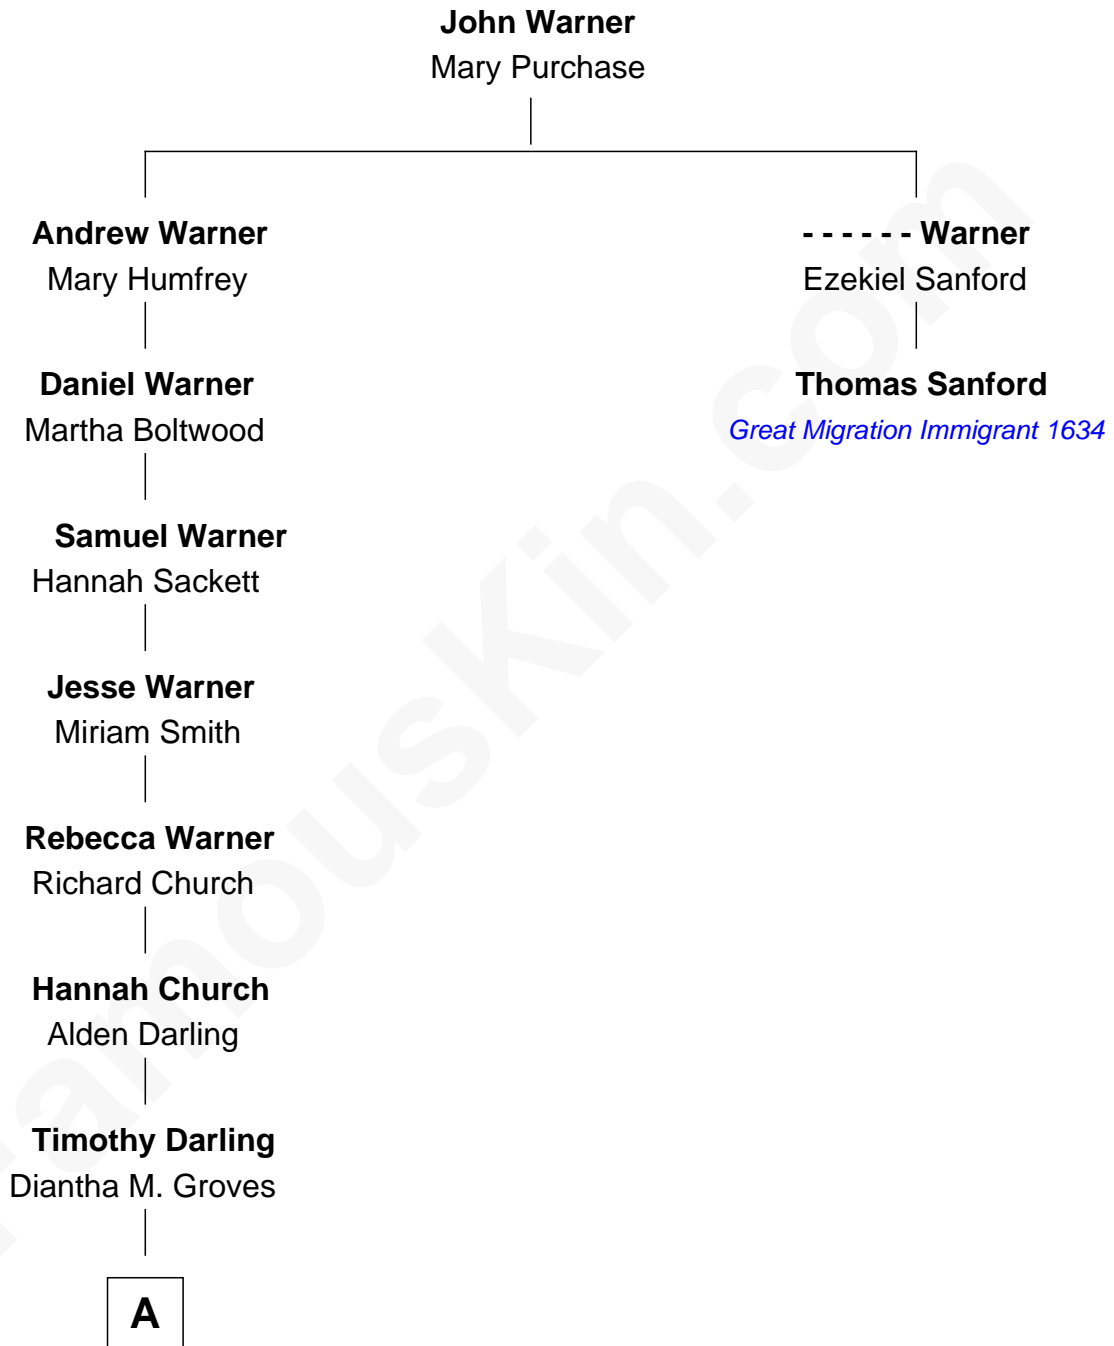

FamousKin.com

Relationship Chart of Ding Darling

Cartoonist and Founder of National Wildlife Federation

1st cousin 7 times removed of

Thomas Sanford

(c1608 - 1681) Great Migration Immigrant 1634

A

Rev. Marcellus Warner Darling