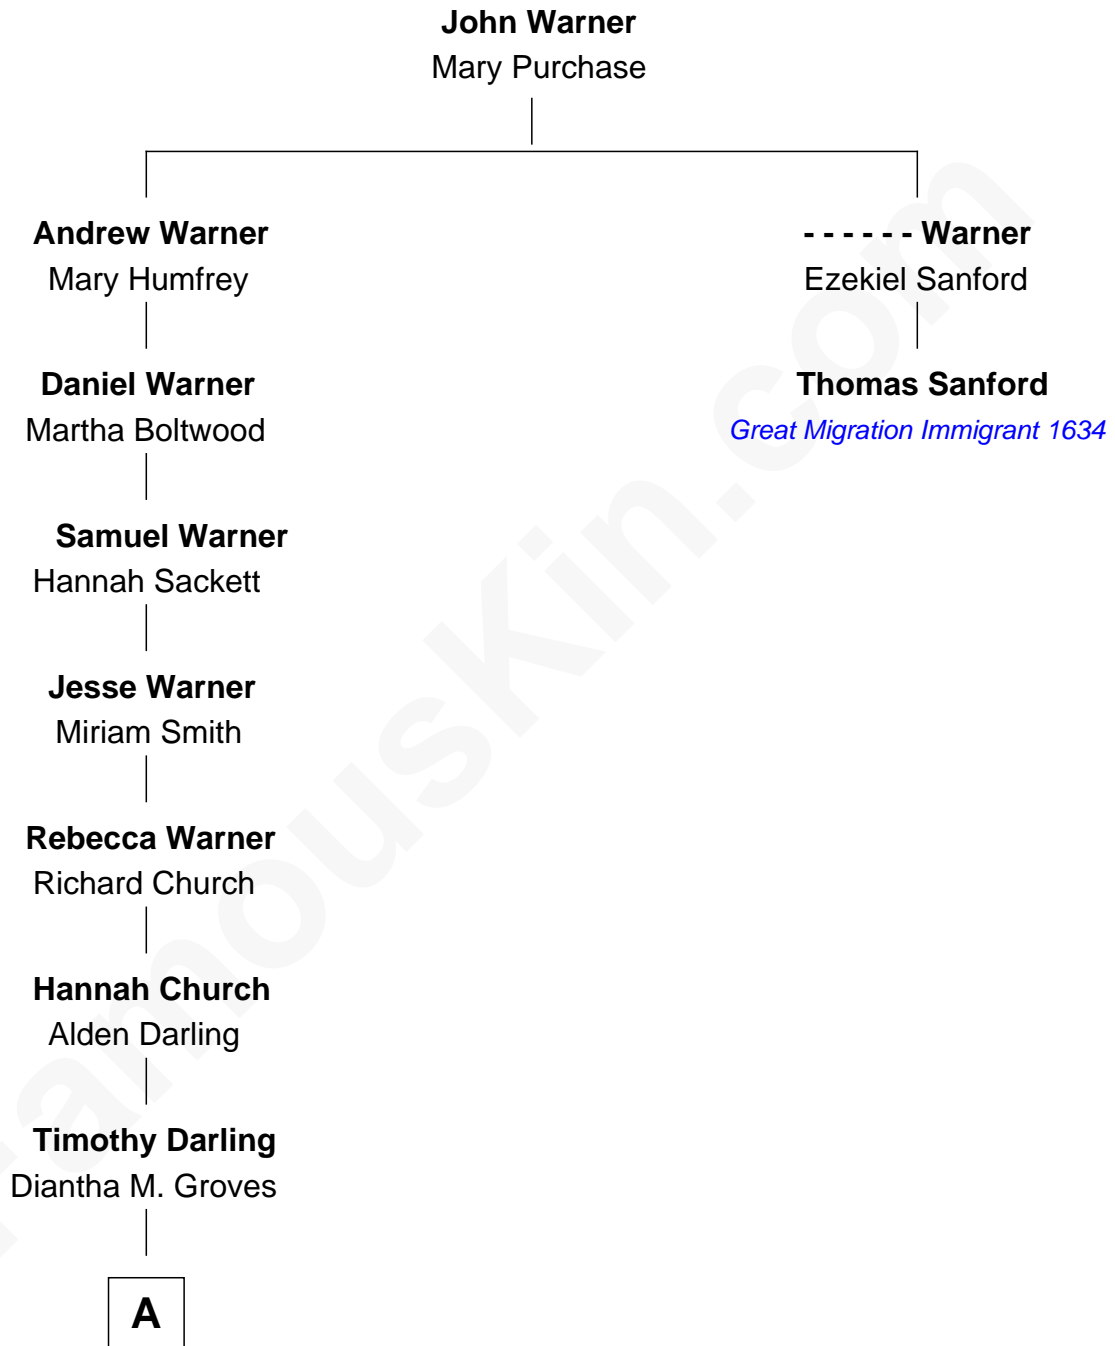

# FamousKin.com

## Relationship Chart of Ding Darling

Cartoonist and Founder of National Wildlife Federation

1st cousin 7 times removed of

**Thomas Sanford**

(c1608 - 1681) Great Migration Immigrant 1634

**A**

Rev. Marcellus Warner Darling