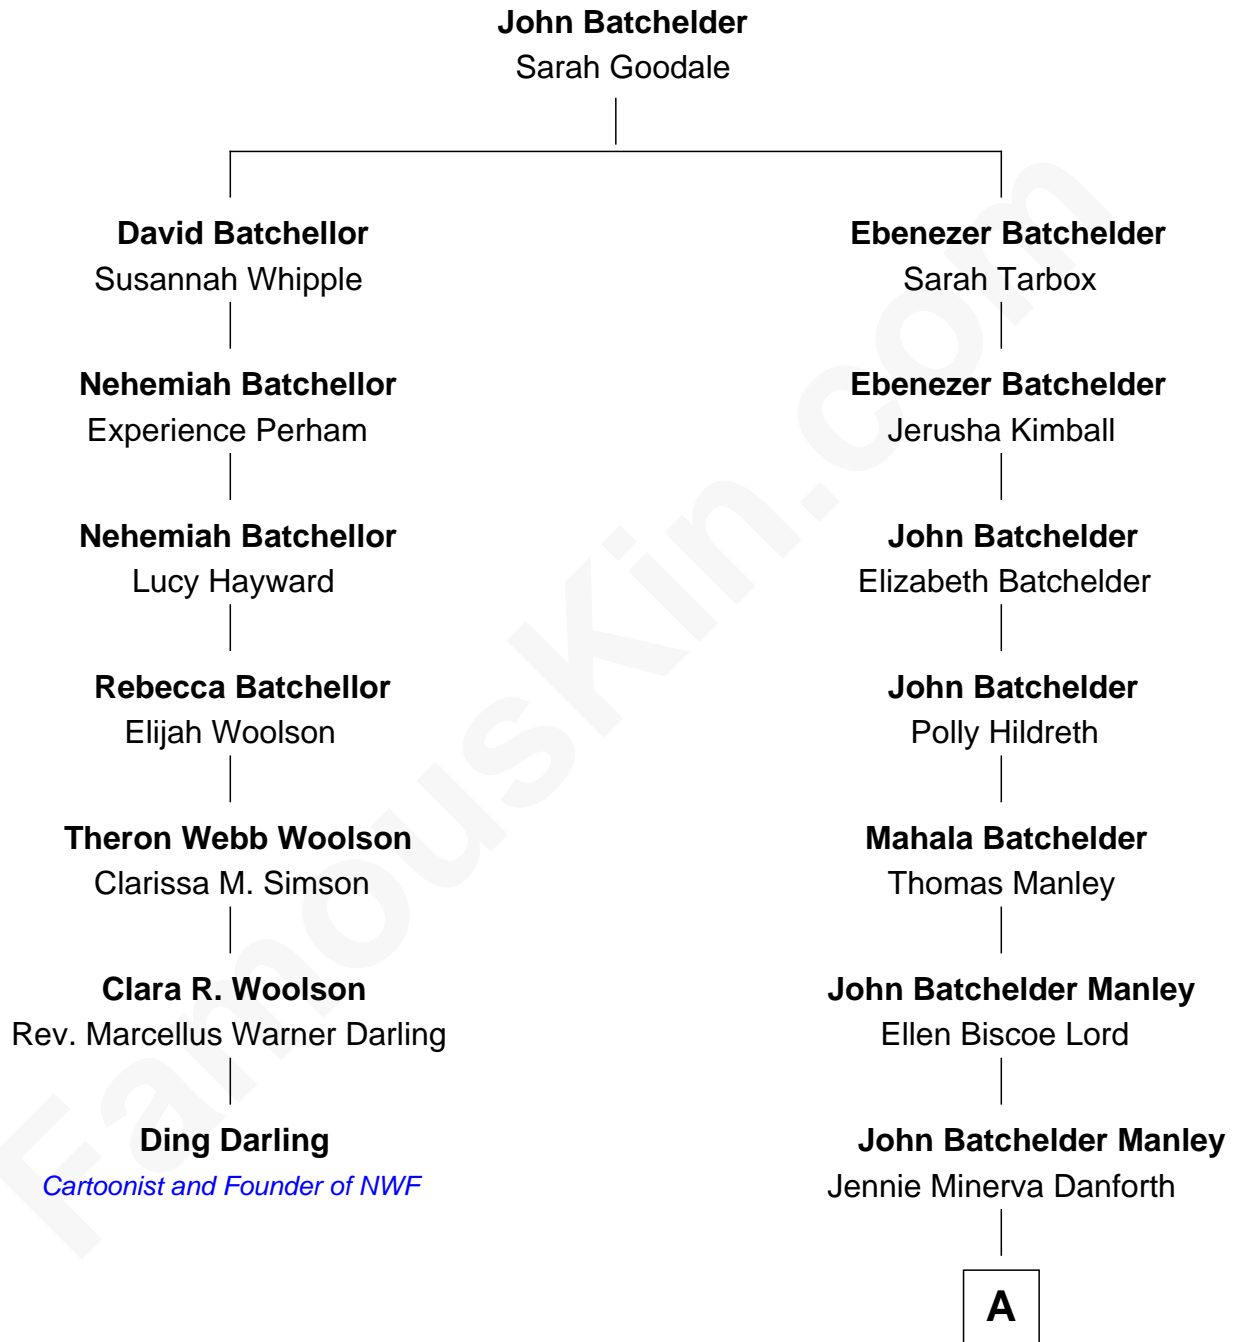

FamousKin.com

Relationship Chart of

Ding Darling

Cartoonist and Founder of National Wildlife Federation

6th cousin 3 times removed of

Zach Snyder
Filmmaker

A

Helen Danforth Manley

Dr. Edgar Earl Reeves

Marsha Manley Reeves

Charles Edward Snyder

Zach Snyder

Filmmaker

FamousKin.com