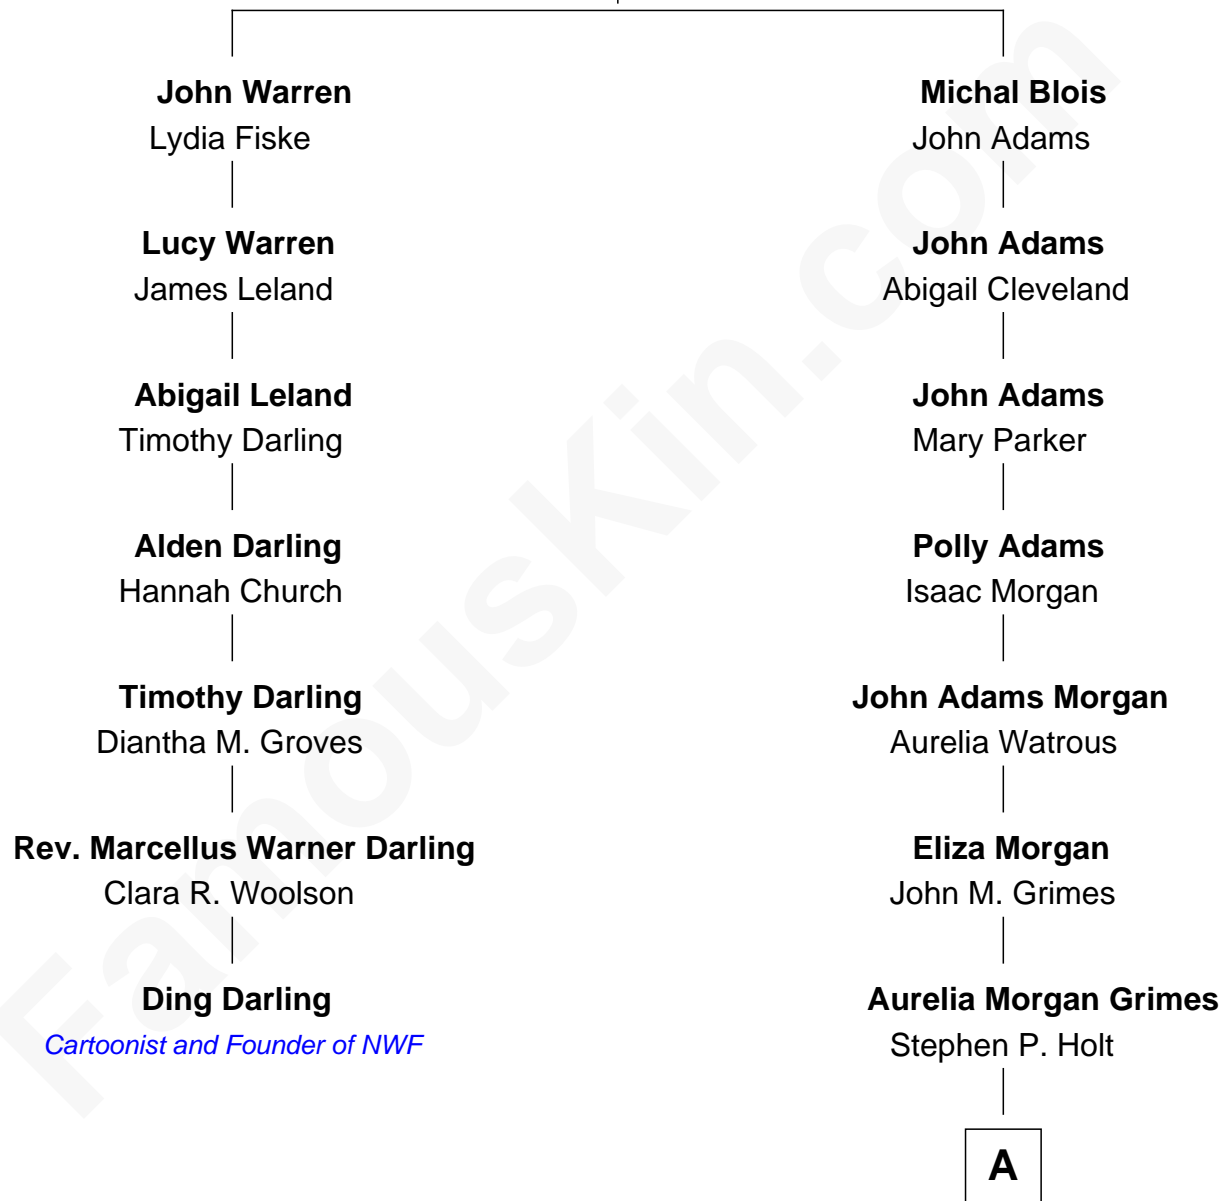

Michal Jennison

with husband
John Warren

with husband
Richard Blois