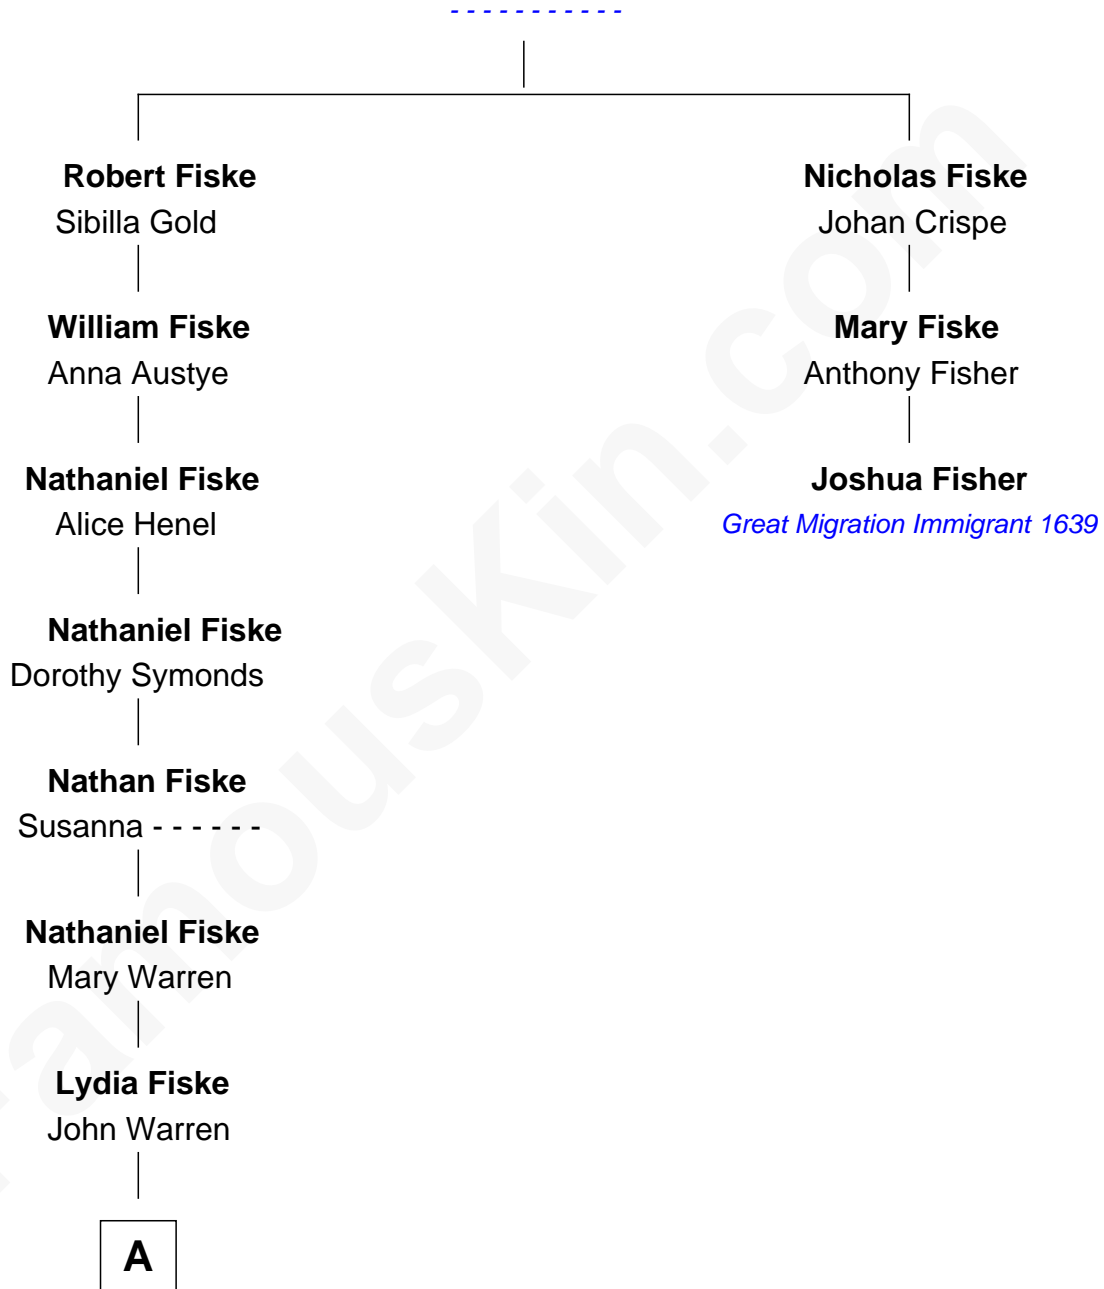

FamousKin.com

Relationship Chart of Ding Darling

Cartoonist and Founder of National Wildlife Federation

2nd cousin 10 times removed of

Joshua Fisher

(c1585 - 1674) Great Migration Immigrant 1639

Richard Fiske

A

—
Lucy Warren
James Leland

—
Abigail Leland
Timothy Darling

—
Alden Darling
Hannah Church

—
Timothy Darling
Diantha M. Groves

—
Rev. Marcellus Warner Darling
Clara R. Woolson

—
Ding Darling
Cartoonist and Founder of NWF

FamousKin.com