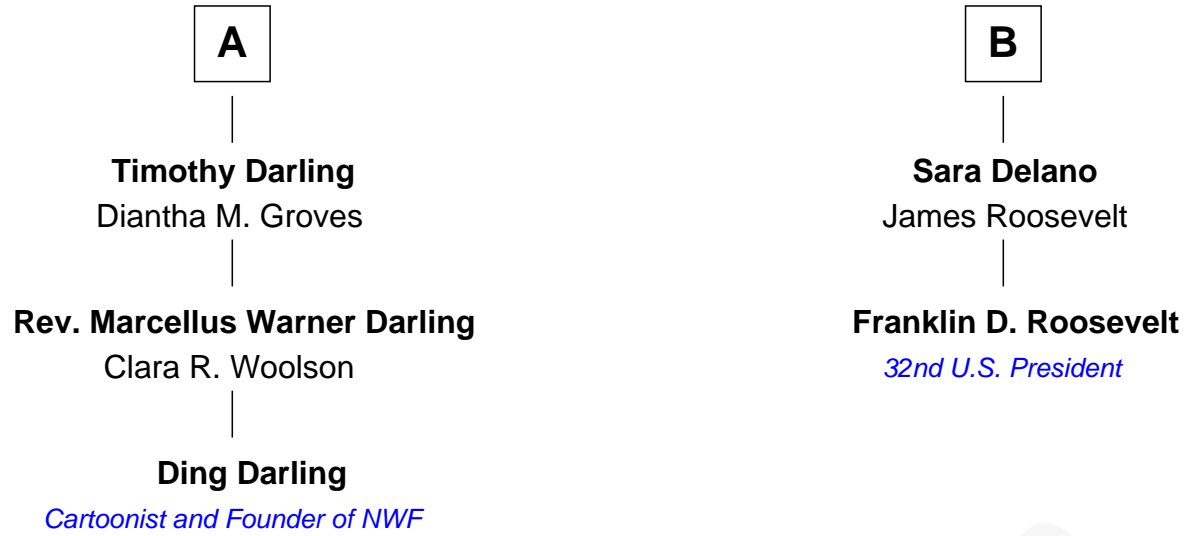

## Relationship Chart of

### Ding Darling

*Cartoonist and Founder of National Wildlife Federation*

8th cousin 1 time removed of

**Franklin D. Roosevelt**  
*32nd U.S. President*

FamousKin.com