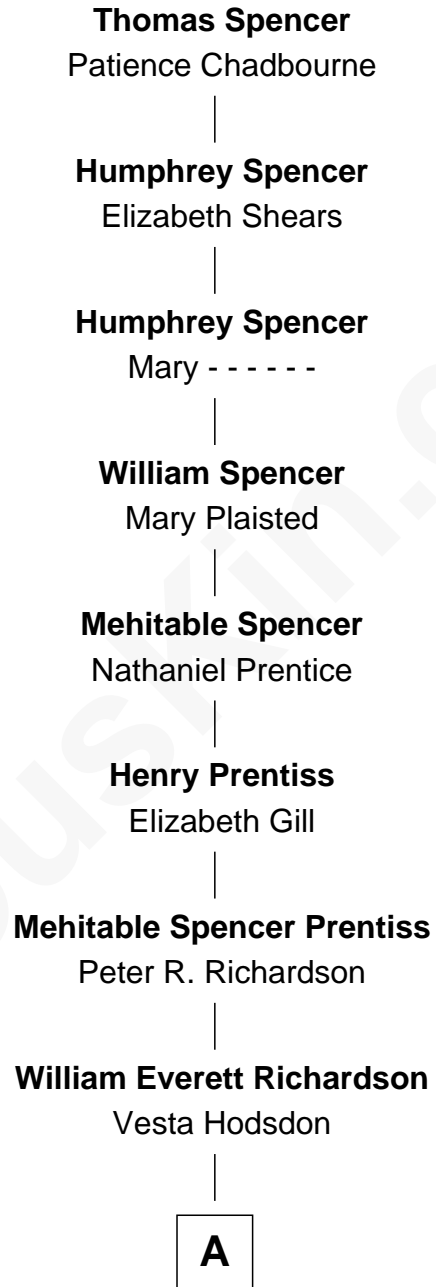

FamousKin.com Relationship Chart of

Thomas Spencer

(c1596 - 1681) *Great Migration Immigrant 1630*

8th Great-grandfather of

Bill Richardson

30th Governor of New Mexico

A

|
William Blaney Richardson

Rosaura Ojeda-Medero

|
William Blaine Richardson

María Luisa López-Collada

|
Bill Richardson

30th Governor of New Mexico

FamousKin.com