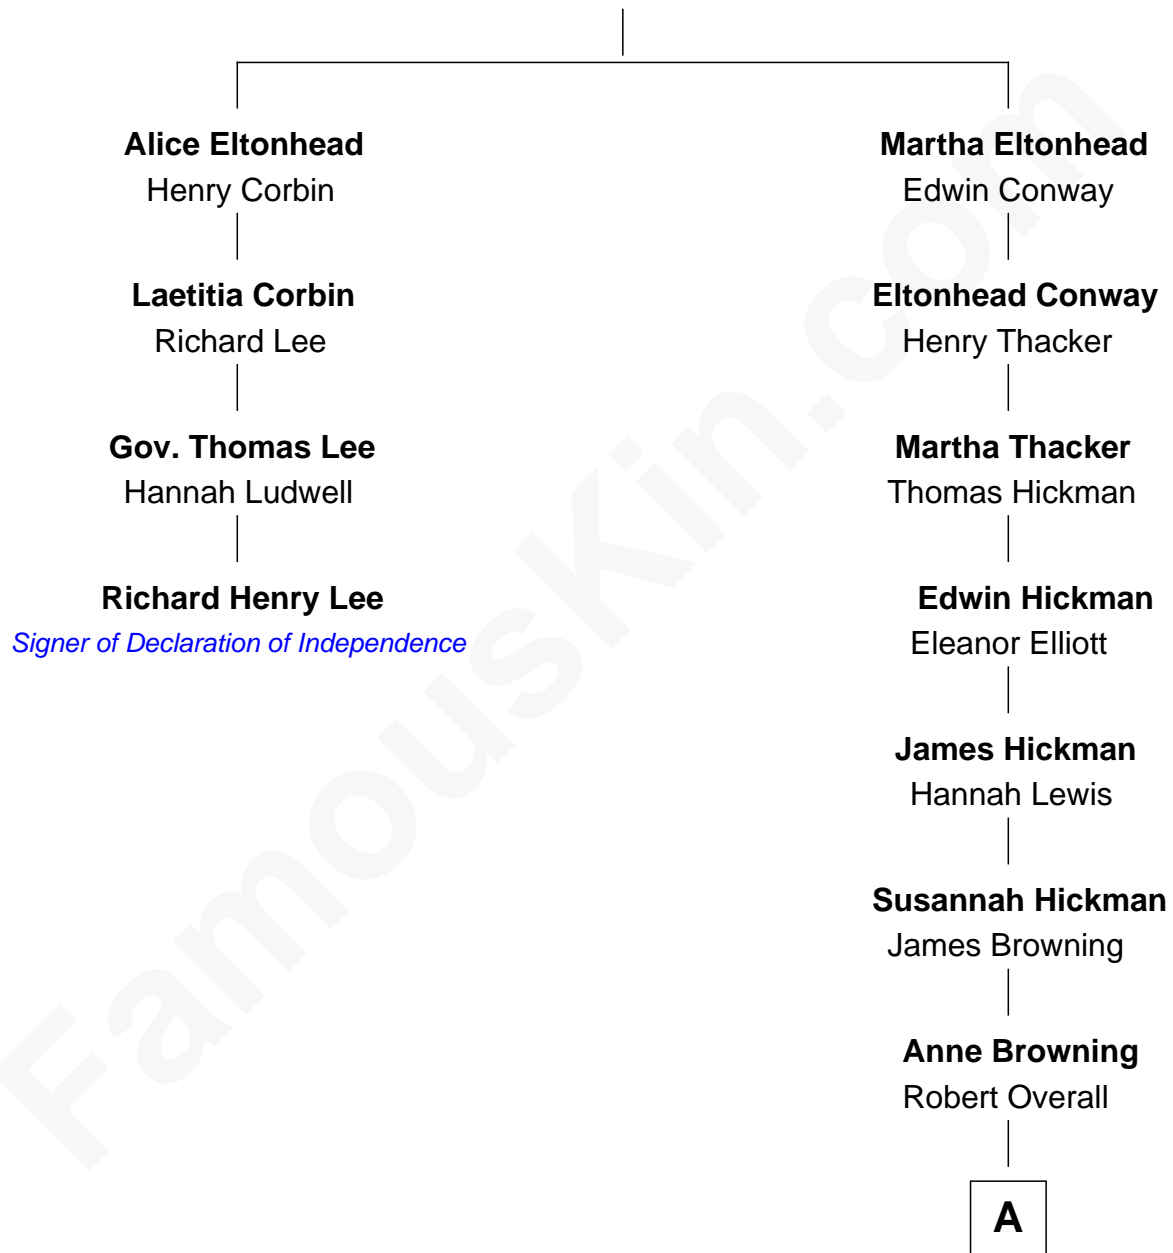

FamousKin.com

Relationship Chart of

Richard Henry Lee

Signer of the Declaration of Independence

3rd cousin 10 times removed of

Barack Obama
44th U.S. President

Richard Eltonhead
Anne Sutton

A

George Washington Overall

Louisiana Duvall

Susan Catherine Overall

Christopher Columbus Clark

Gabriella Lee Clark

Harry Ellington Armour

Ruth Lucille Armour

Ralph Waldo Emerson Dunham