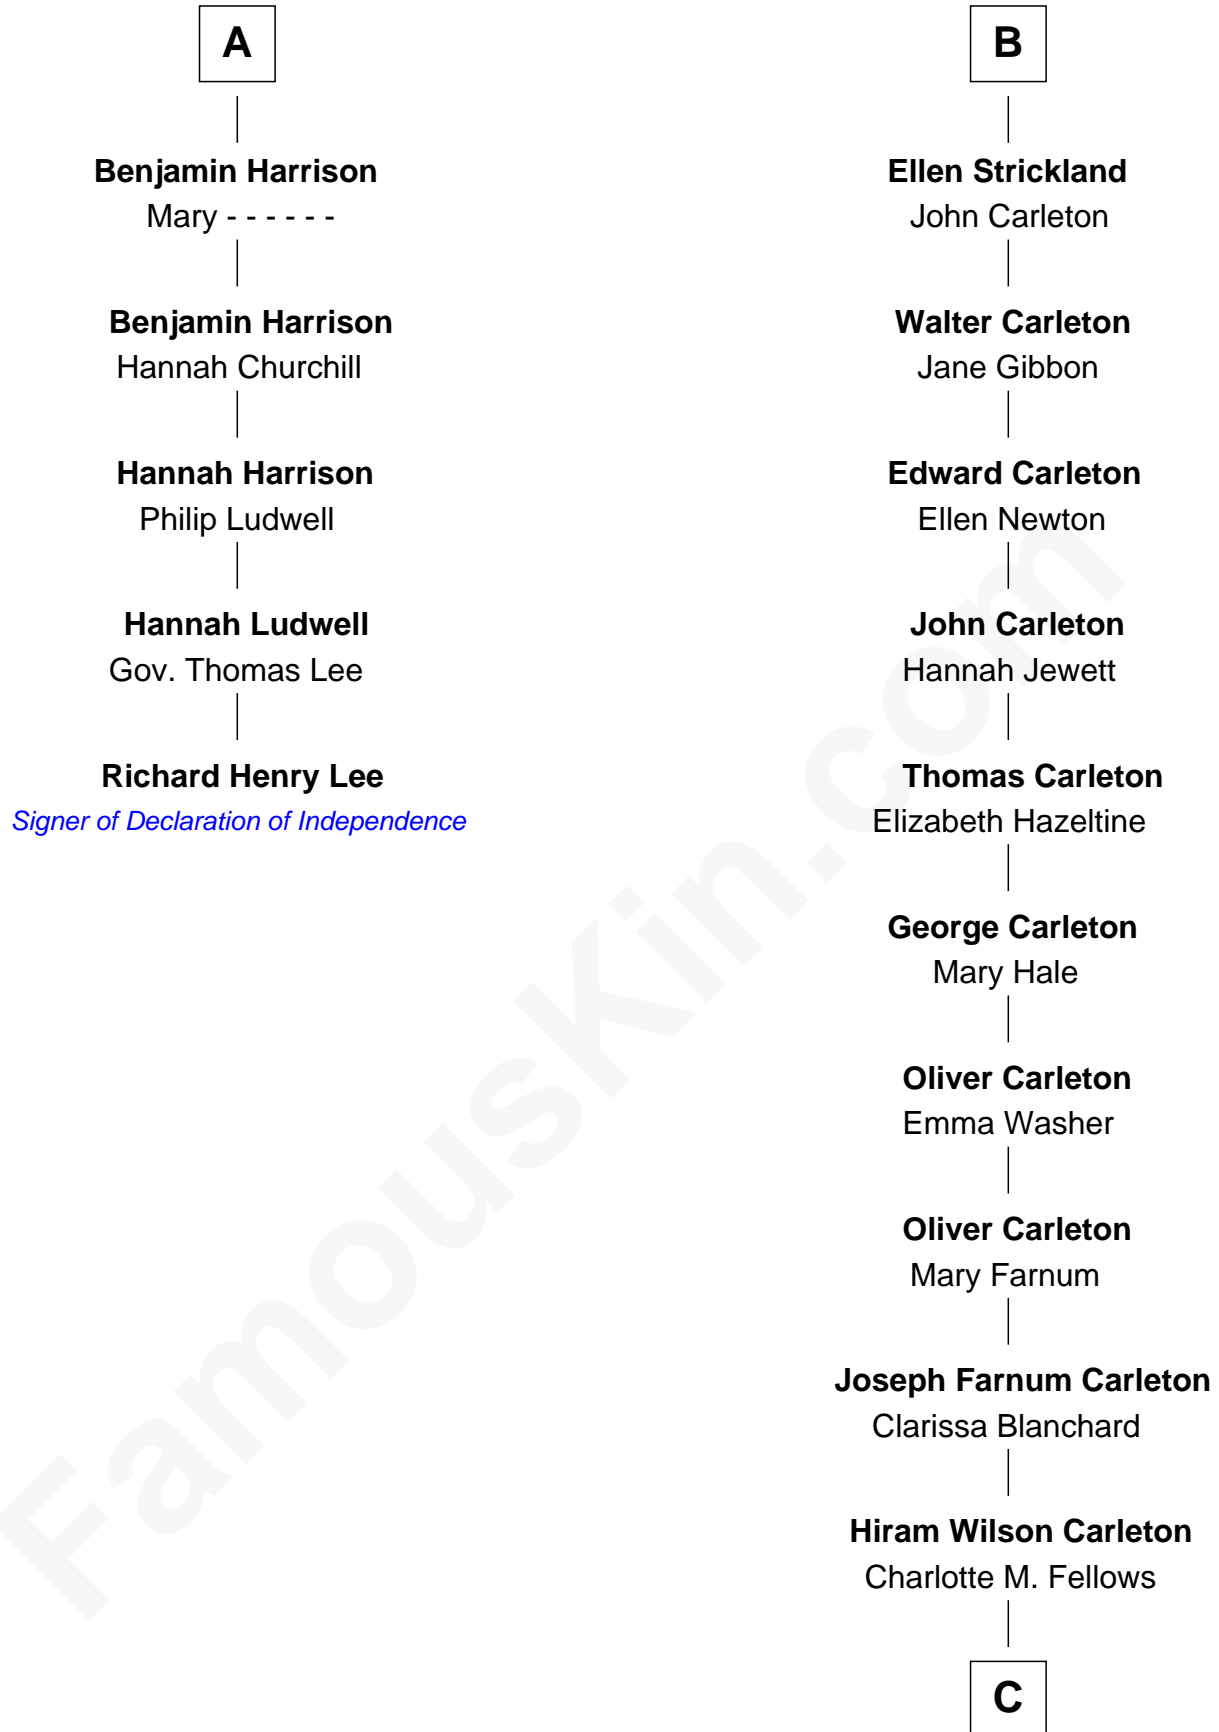

FamousKin.com

Relationship Chart of

Richard Henry Lee

Signer of the Declaration of Independence

11th cousin 9 times removed of

Mickey Rourke
Movie Actor

Sir Ralph Neville
Margaret de Stafford

C

Joseph Clinton Carleton

Maud Alice Fitts

Hazel May Carleton

Leonard Ernest Cameron

Annette Elizabeth Cameron

Philip Andrew Rourke

Mickey Rourke

Movie Actor