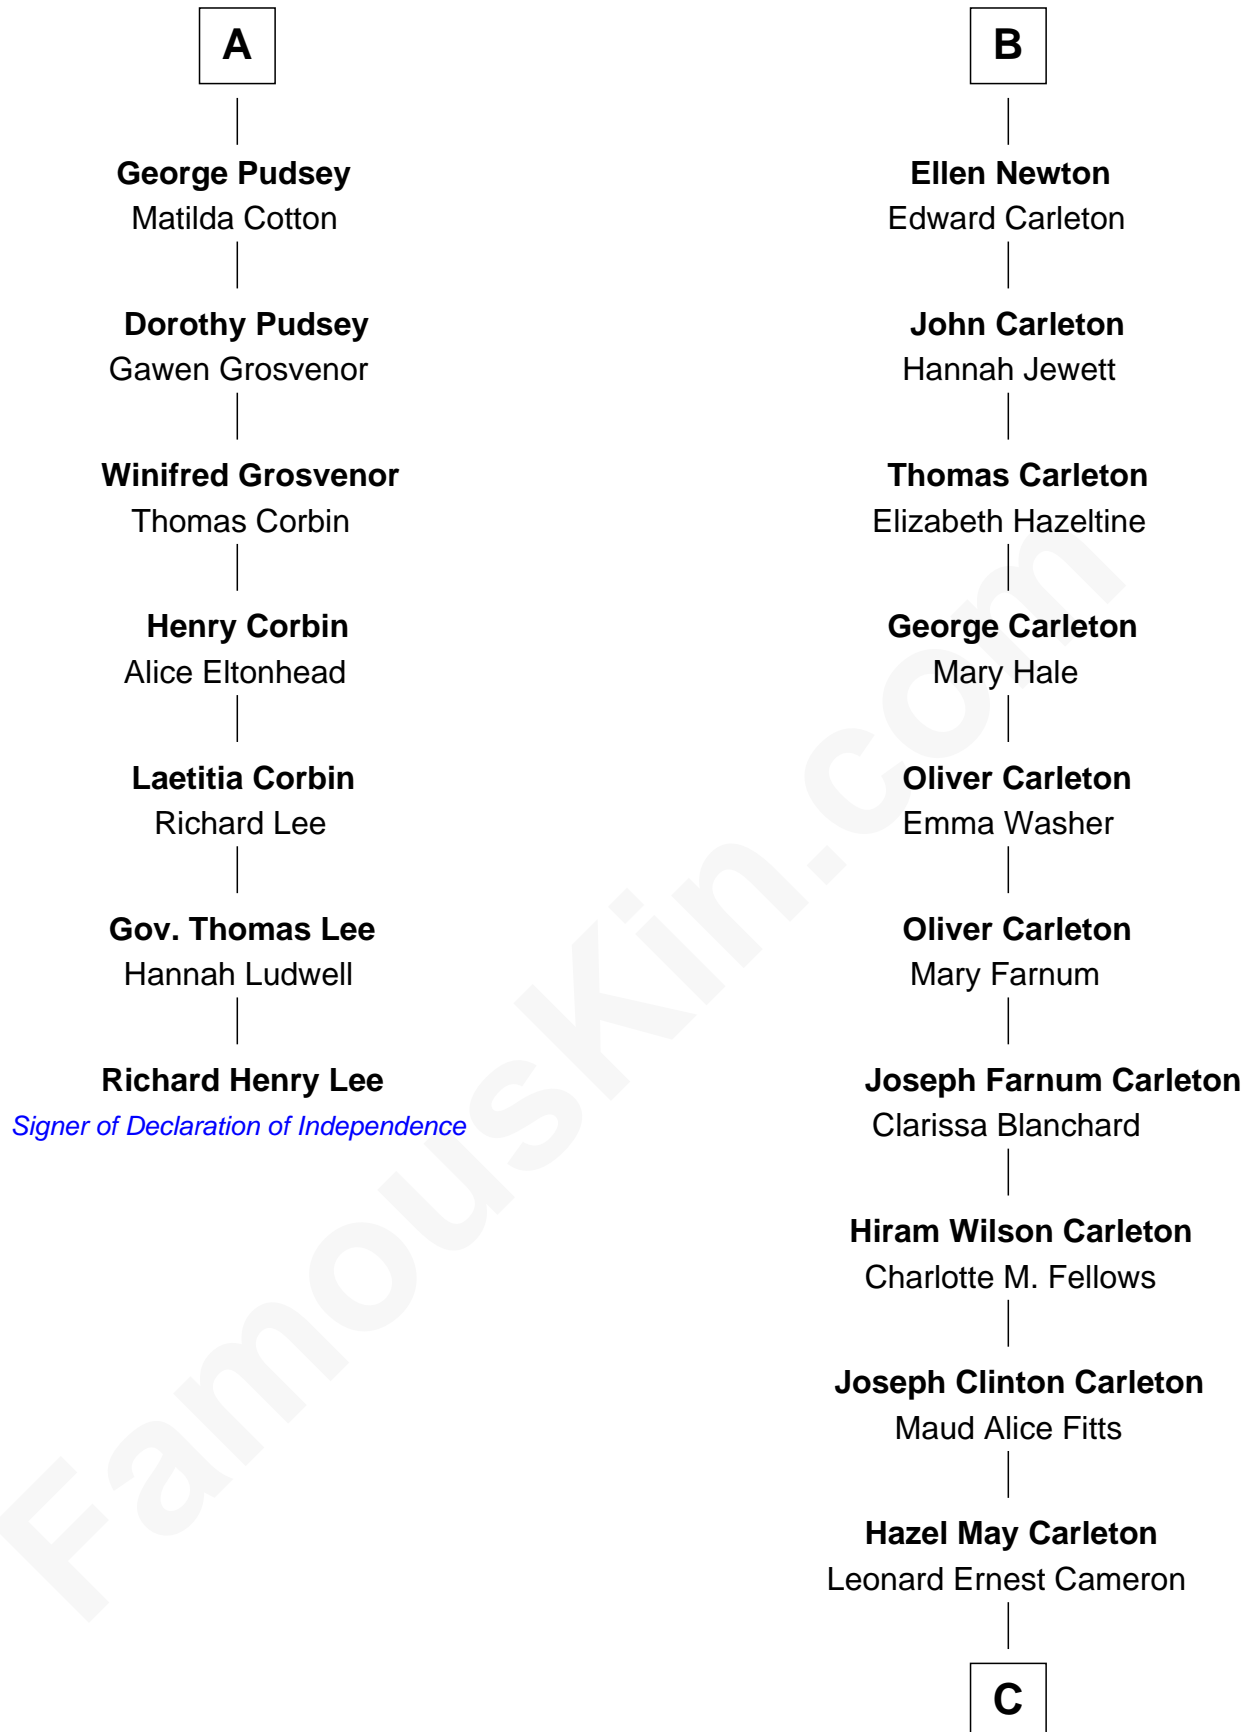

FamousKin.com

Relationship Chart of

Richard Henry Lee

Signer of the Declaration of Independence

13th cousin 5 times removed of

Mickey Rourke
Movie Actor

Henry FitzHugh
Elizabeth Grey

Eleanor Fitzhugh
Sir Thomas Tunstall

Margaret Tunstall
Sir Ralph Pudsey

Sir John Pudsey
Grace Hamerton

Henry Pudsey
Margaret Conyers

Rowland Pudsey
Edith Hare

William Pudsey
Eleanor Montfort

Robert Pudsey
Eleanor Harman

A

Sir William FitzHugh
Margery Willoughby

Lora FitzHugh
Sir John Constable

Isabel Constable
Stephen de Thorpe

Margaret Thorpe
John Newton

John Newton
Margaret Grimston

John Newton
Marie - - - - -

Lancelot Newton
Mary Lee

B

C