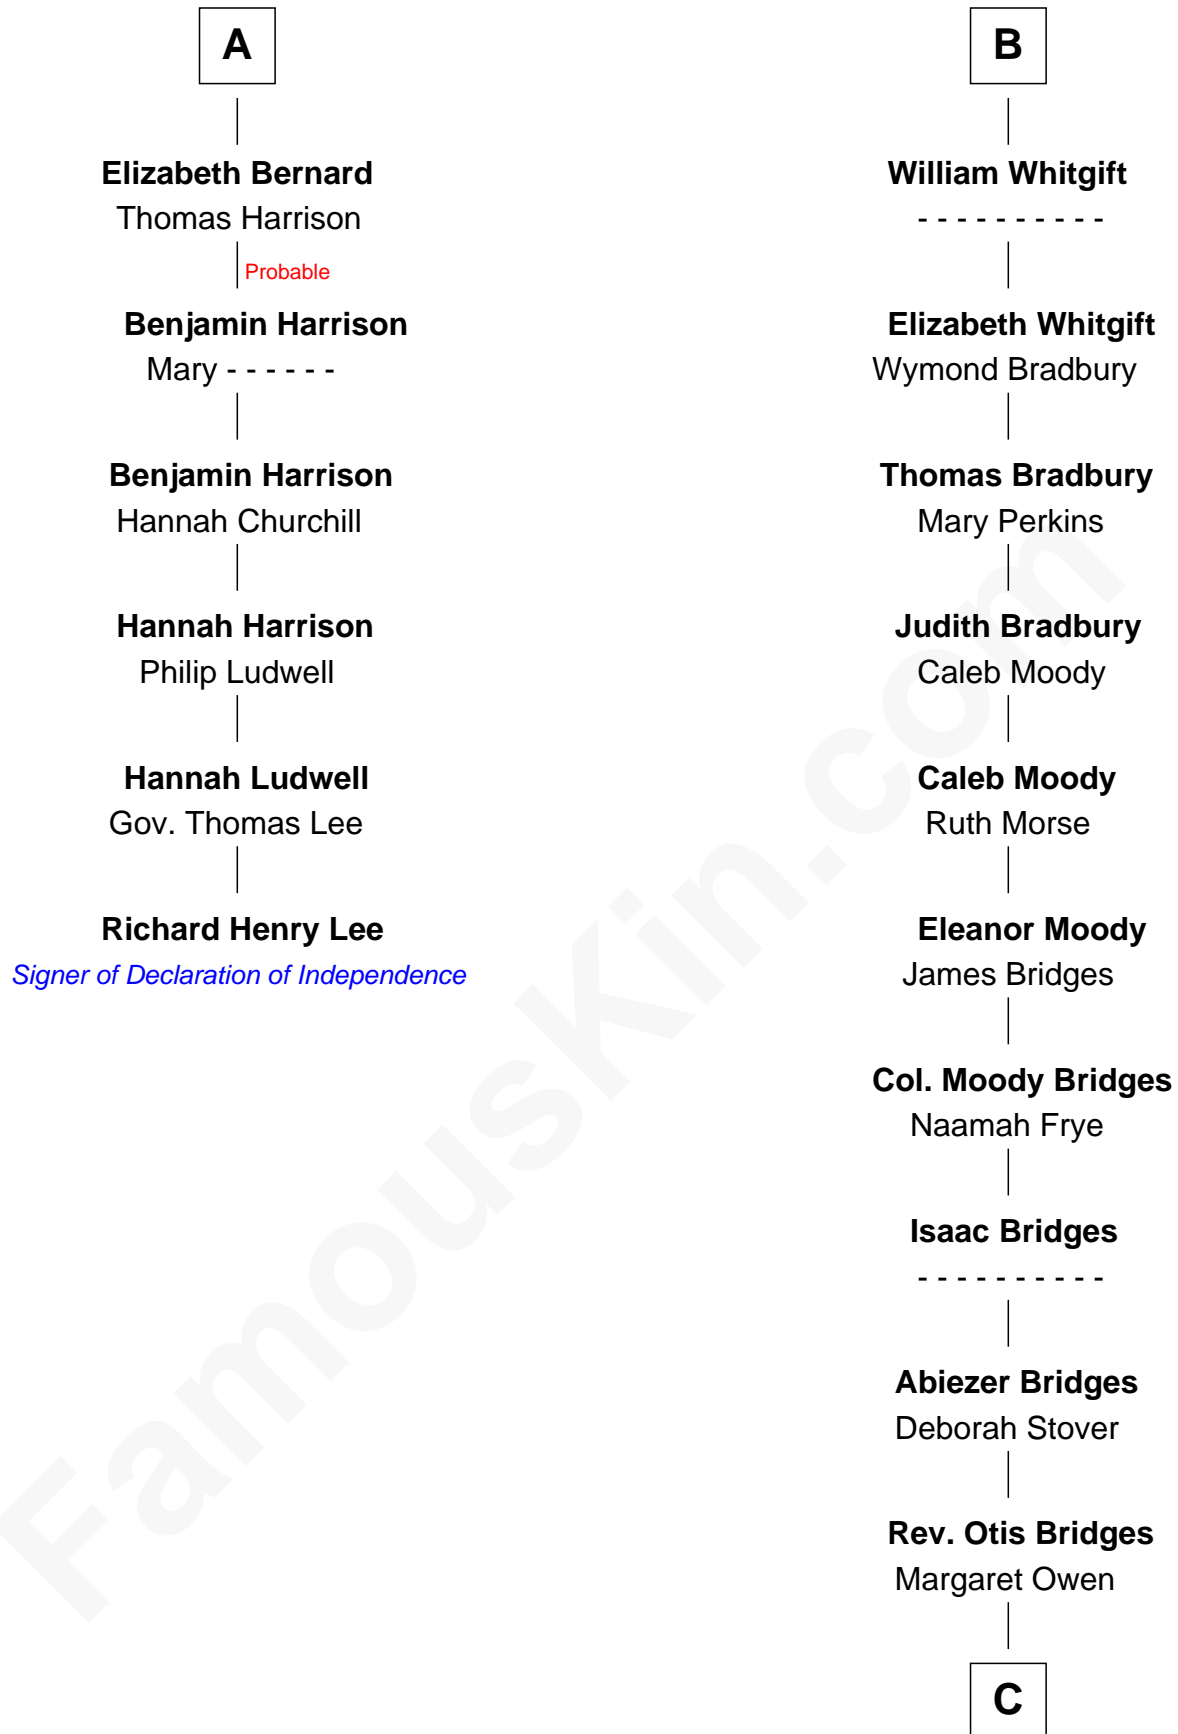

FamousKin.com

Relationship Chart of

Richard Henry Lee

Signer of the Declaration of Independence

12th cousin 7 times removed of

Owen Brewster

54th Governor of Maine

C

Owen W. Bridges

Lydia A. -----

Carrie S. Bridges

William Edmund Brewster

Owen Brewster

54th Governor of Maine

FamousKin.com