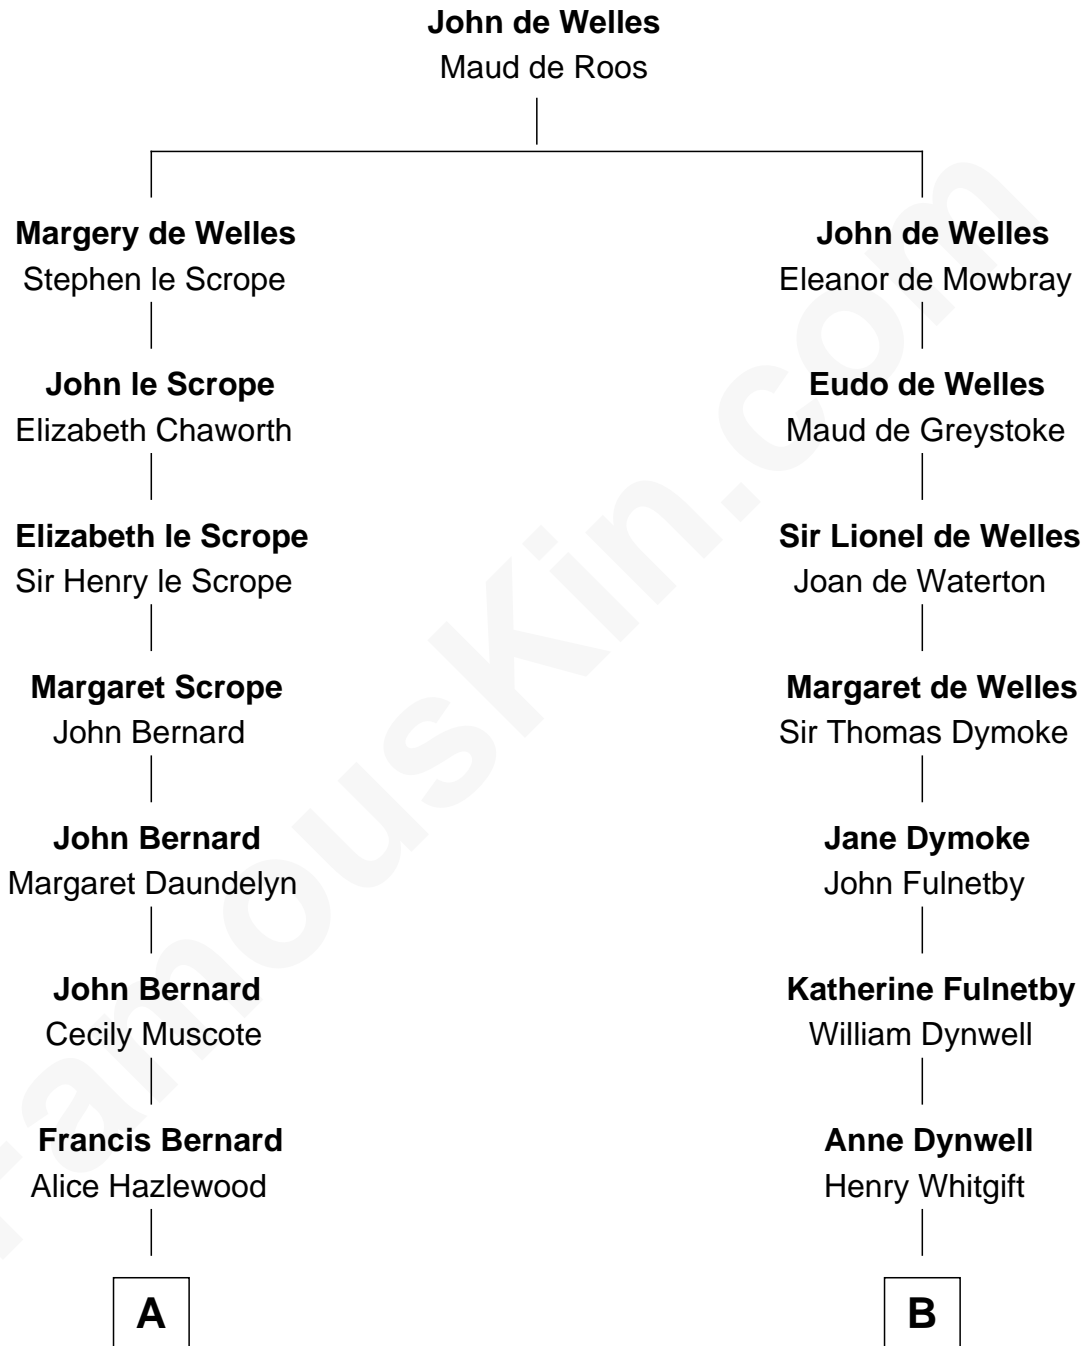

FamousKin.com

Relationship Chart of

Richard Henry Lee

Signer of the Declaration of Independence

12th cousin 7 times removed of

Owen Brewster

54th Governor of Maine

C

Owen W. Bridges

Lydia A. -----

Carrie S. Bridges

William Edmund Brewster

Owen Brewster

54th Governor of Maine

FamousKin.com