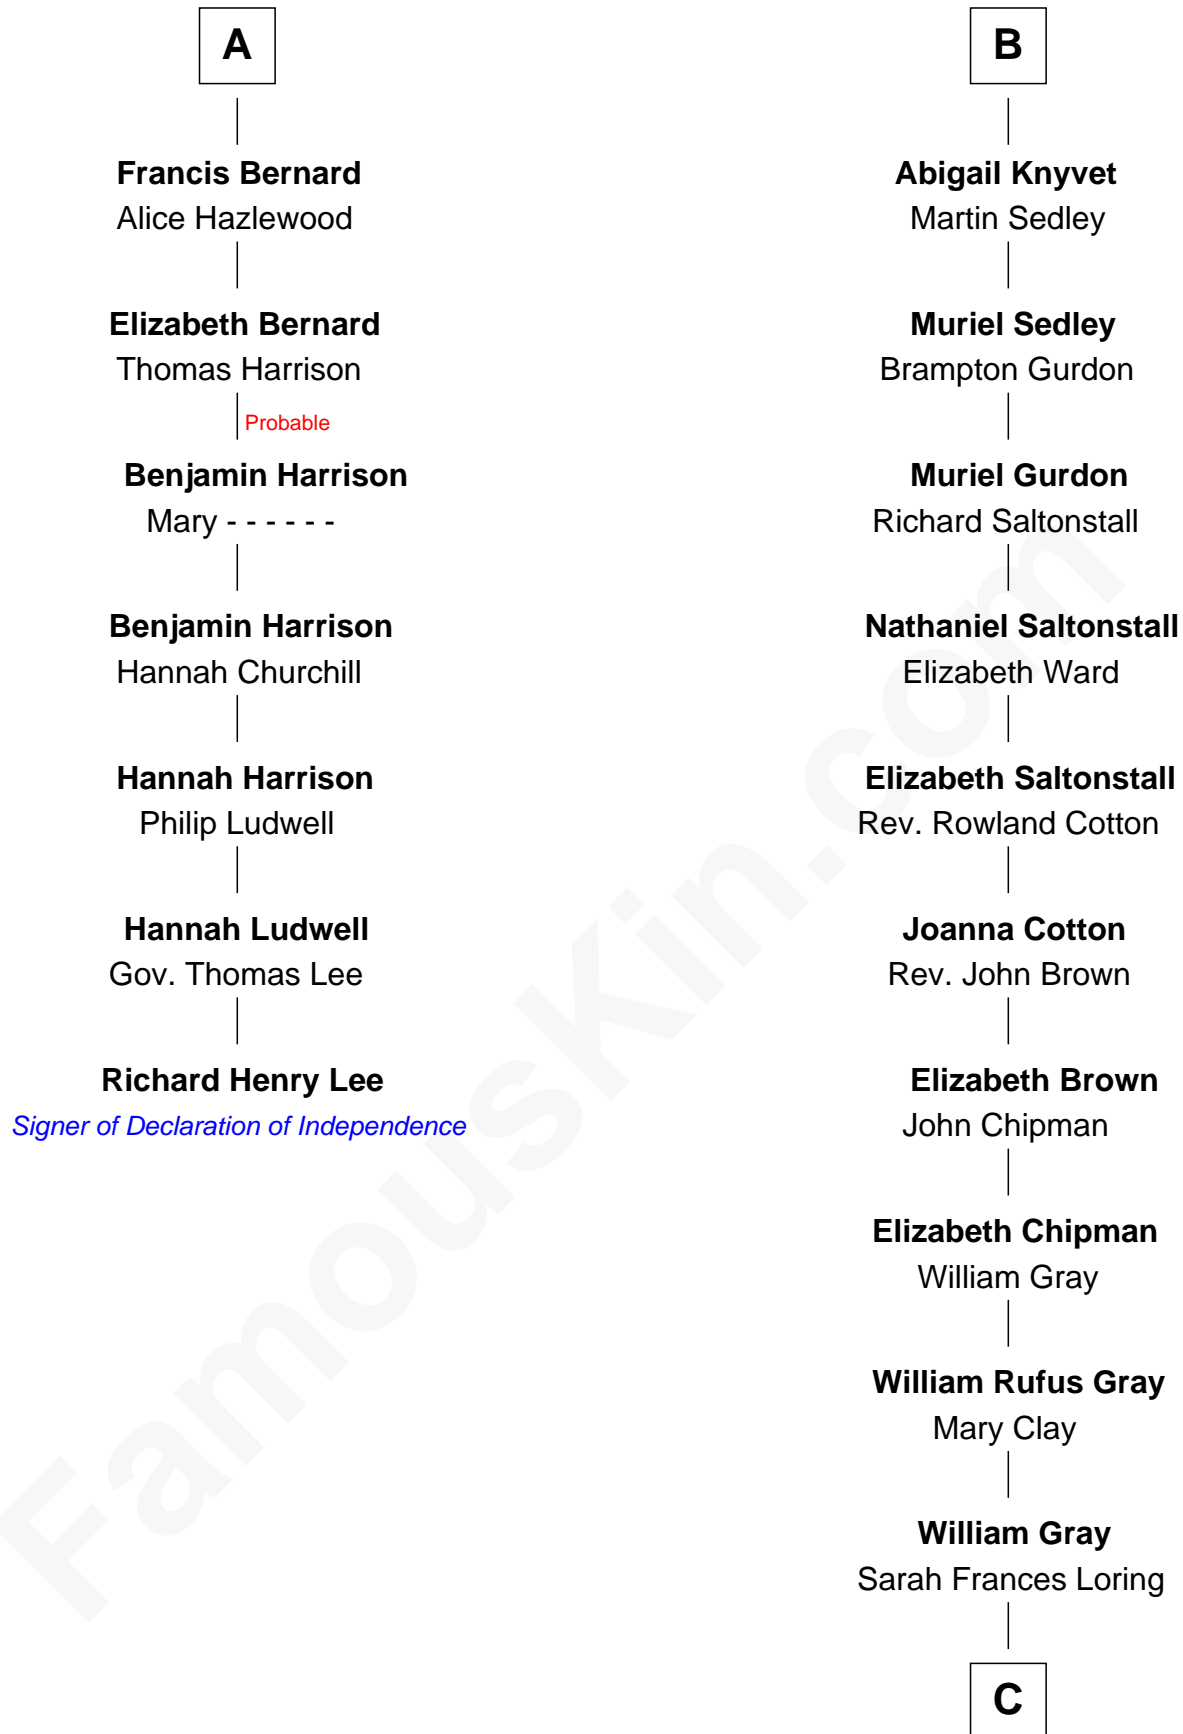

FamousKin.com

Relationship Chart of

Richard Henry Lee

Signer of the Declaration of Independence

13th cousin 7 times removed of

Story Musgrave
NASA Astronaut

C

Edward Gray

Elizabeth Gray Story

Marguerite Gray

John Butler Swann

Marguerite Swann

Percy Musgrave

Story Musgrave

NASA Astronaut

FamousKin.com