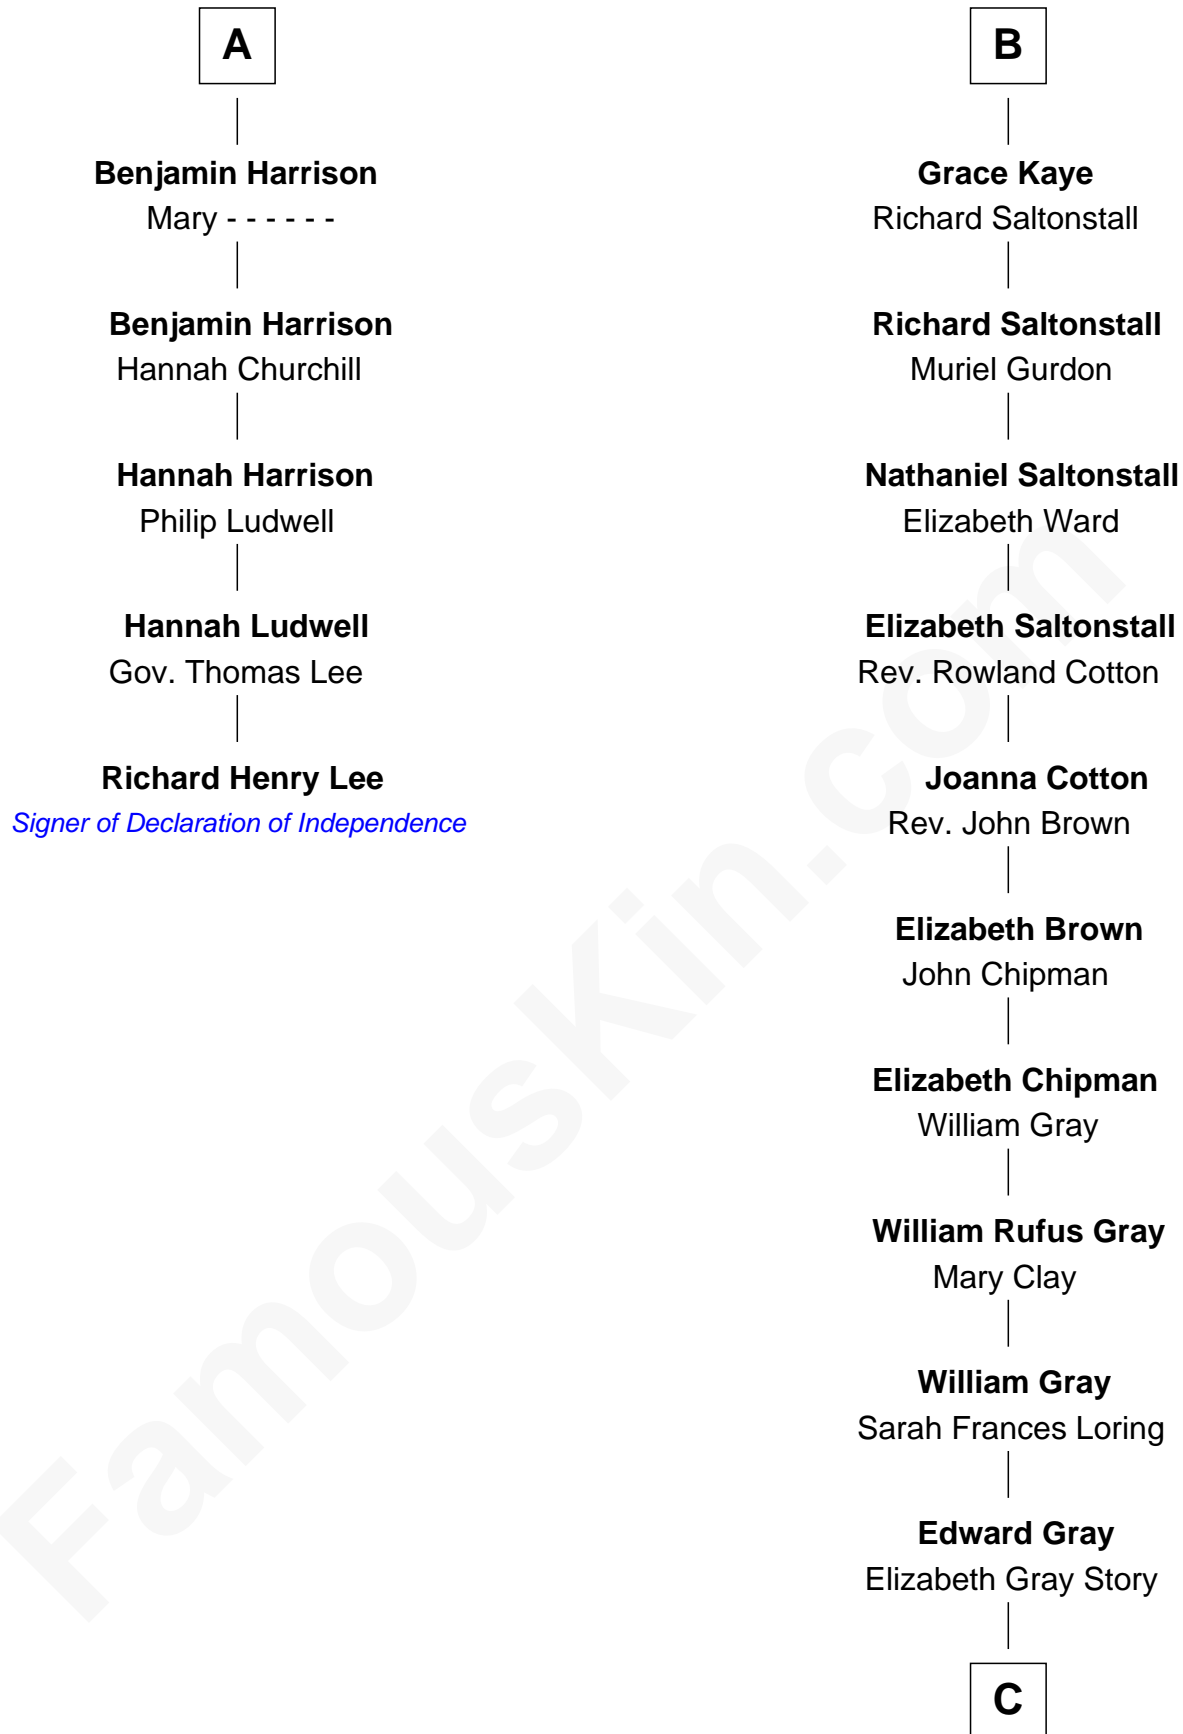

FamousKin.com

Relationship Chart of

Richard Henry Lee

Signer of the Declaration of Independence

11th cousin 8 times removed of

Story Musgrave
NASA Astronaut

C

Marguerite Gray
John Butler Swann

Marguerite Swann
Percy Musgrave

Story Musgrave
NASA Astronaut

FamousKin.com