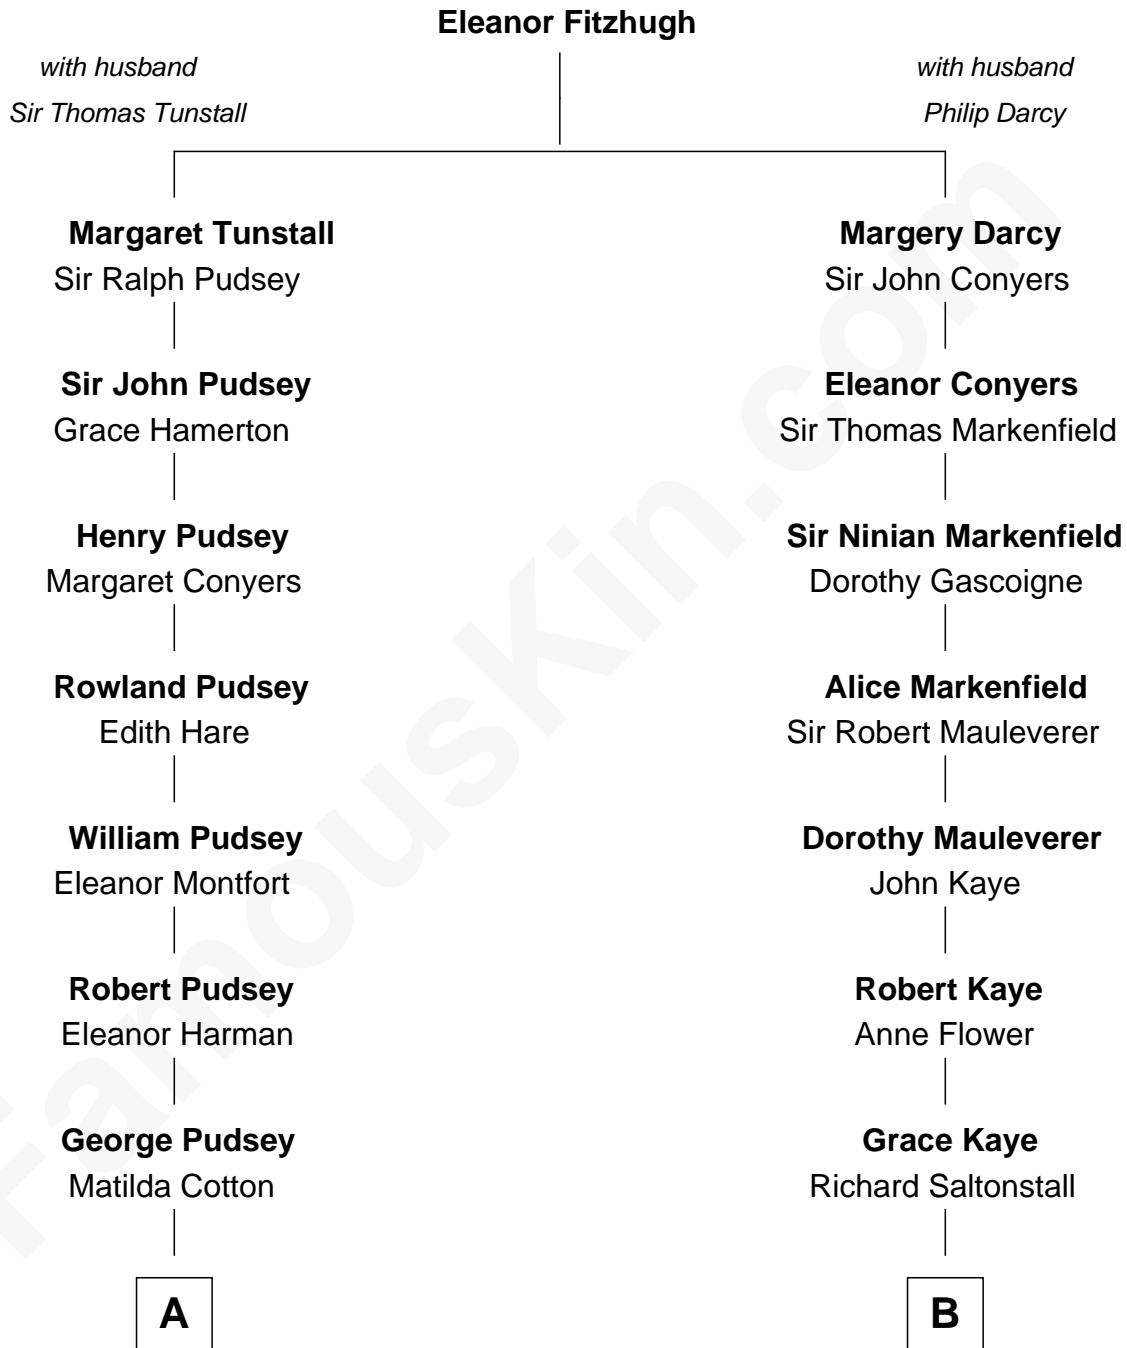

FamousKin.com

Relationship Chart of

Richard Henry Lee

Signer of the Declaration of Independence

12th cousin 6 times removed of

Story Musgrave
NASA Astronaut

C

|
Marguerite Swann

Percy Musgrave

|
Story Musgrave

NASA Astronaut

FamousKin.com