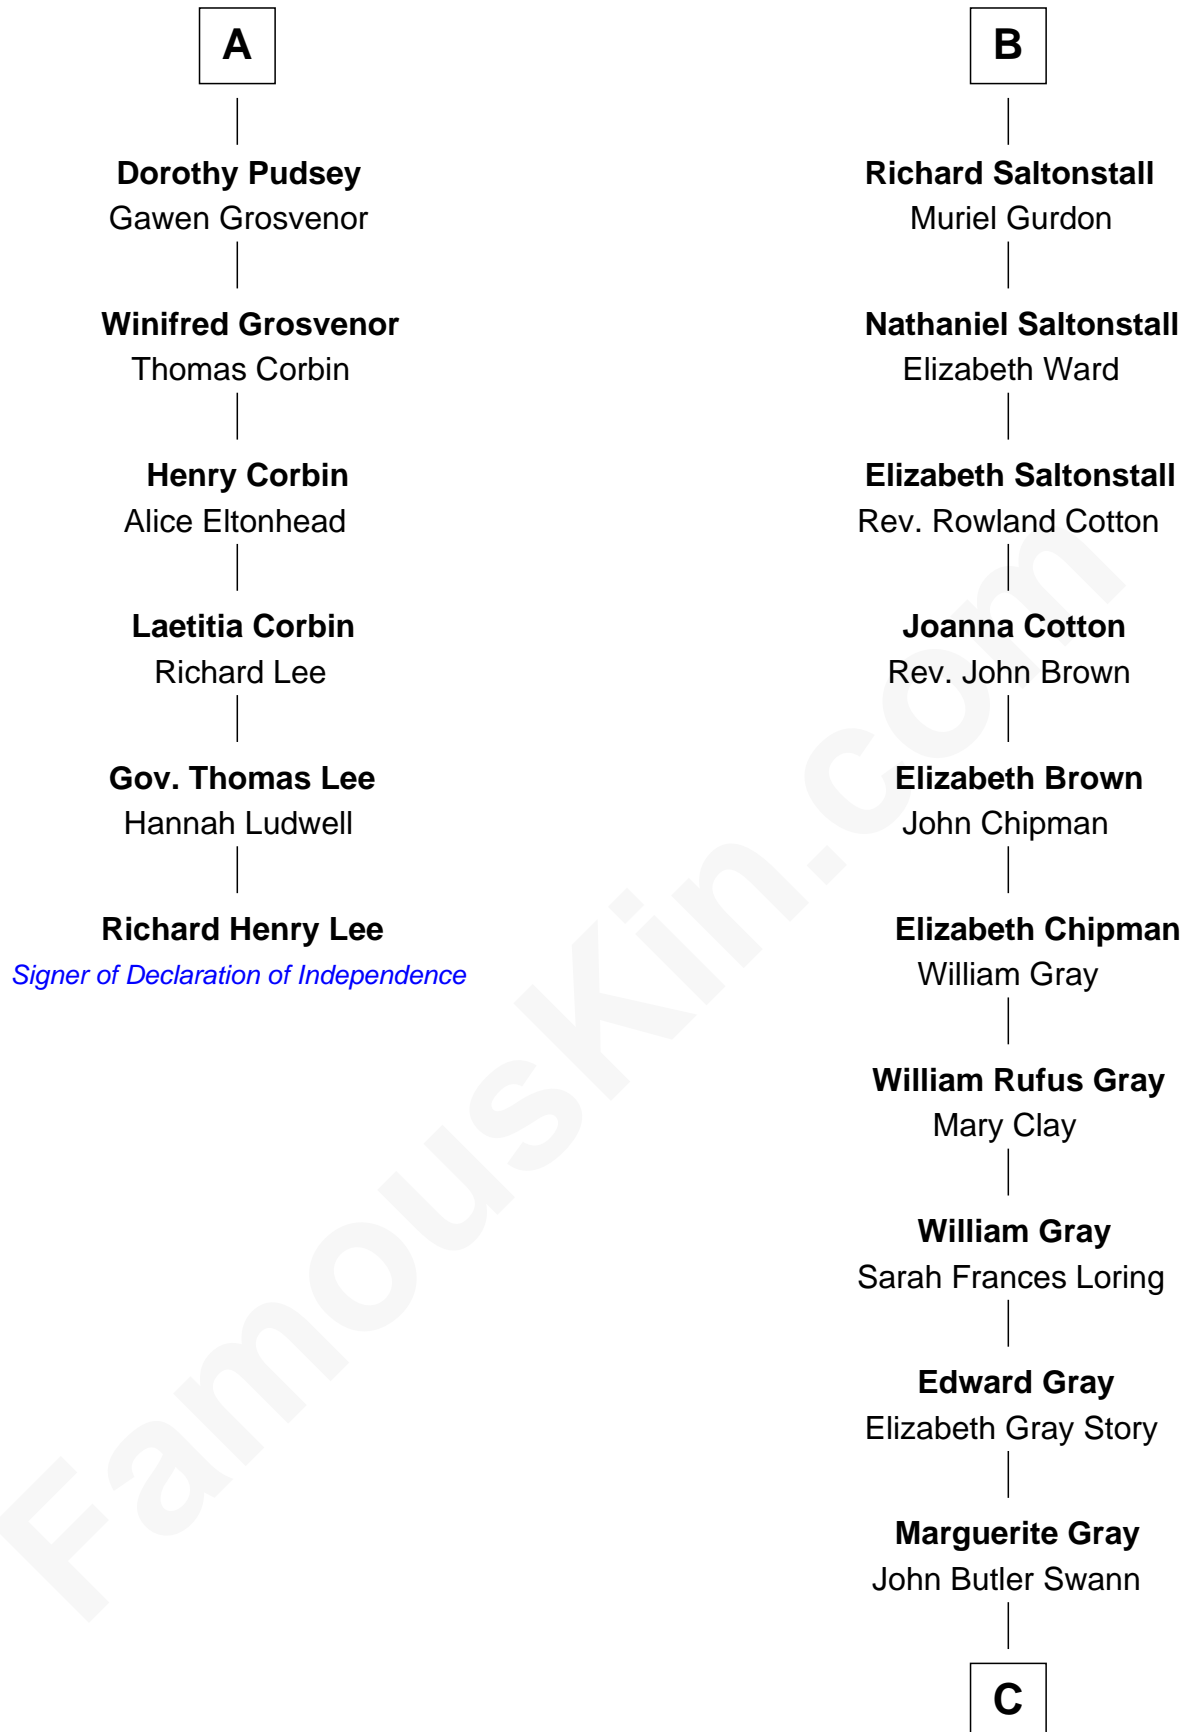

FamousKin.com

Relationship Chart of

Richard Henry Lee

Signer of the Declaration of Independence

12th cousin 6 times removed of

Story Musgrave
NASA Astronaut

C

|
Marguerite Swann

Percy Musgrave

|
Story Musgrave

NASA Astronaut

FamousKin.com