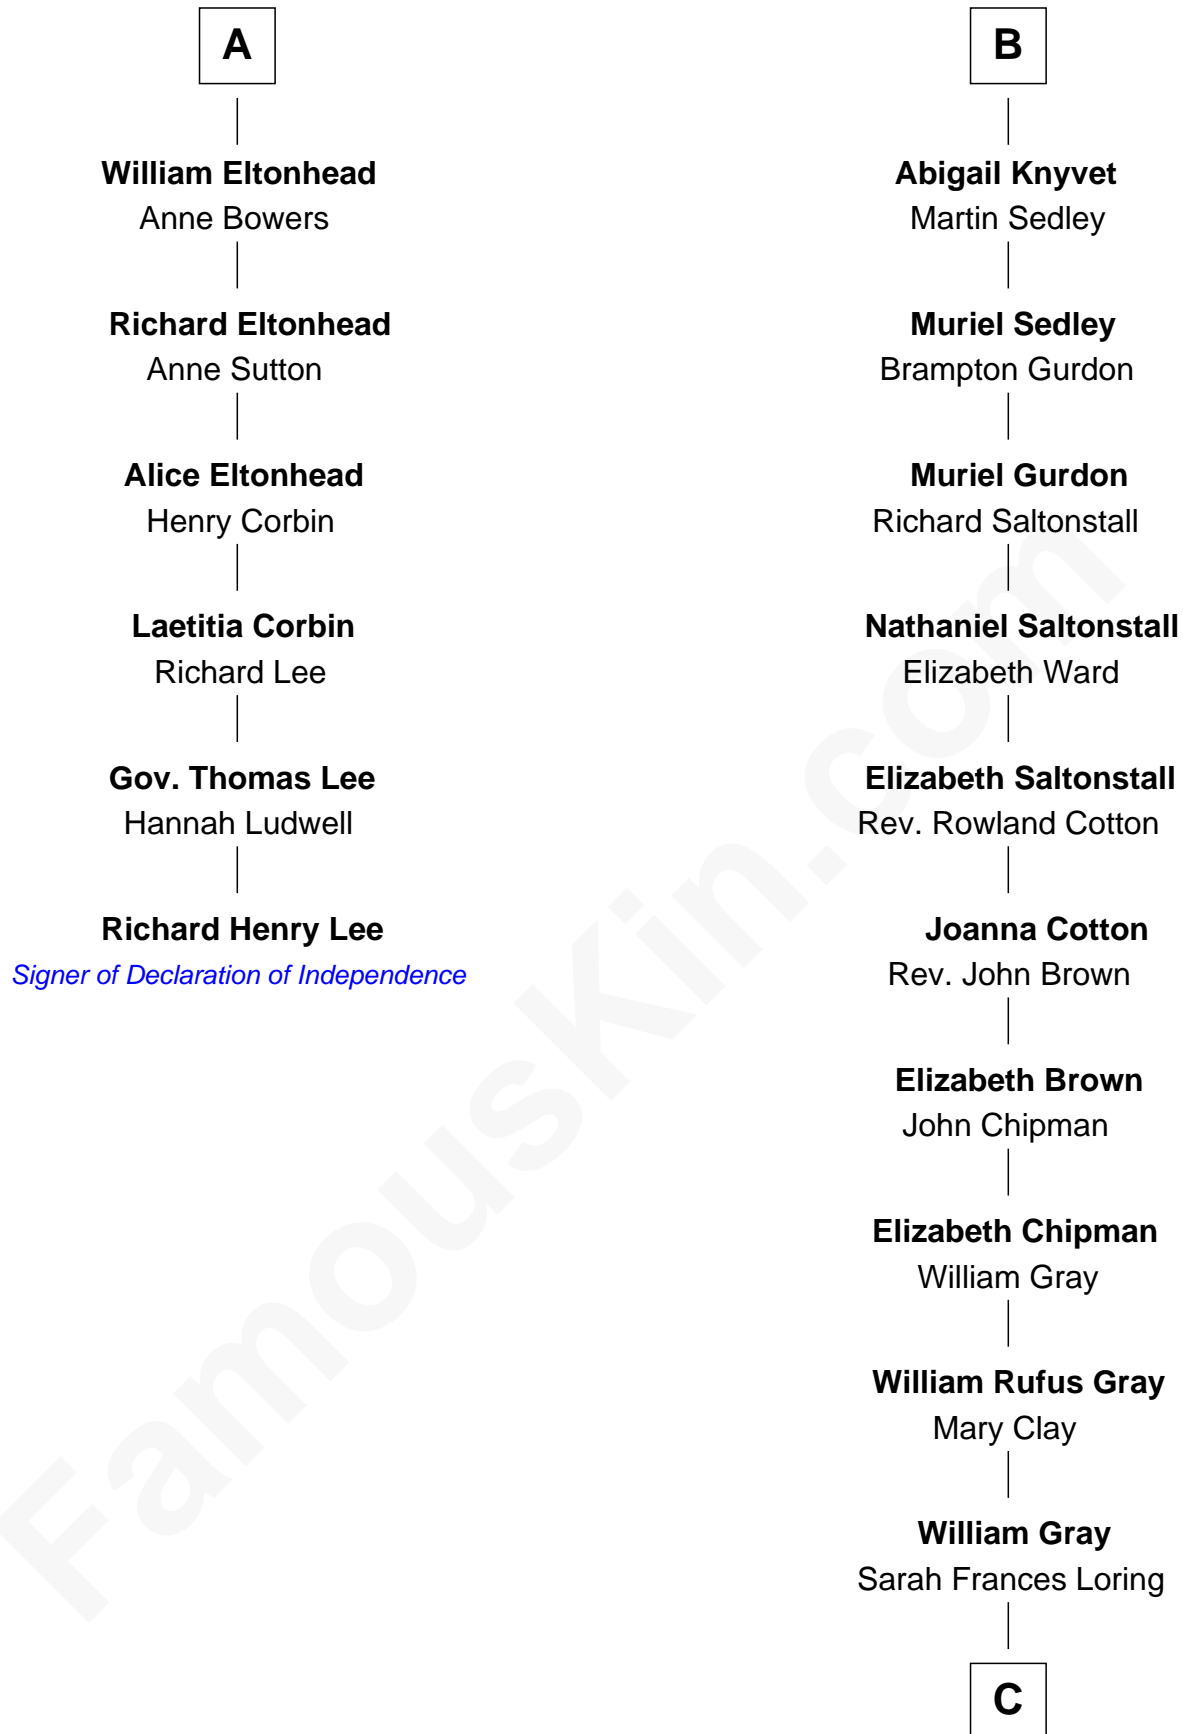

FamousKin.com

Relationship Chart of

Richard Henry Lee

Signer of the Declaration of Independence

12th cousin 8 times removed of

Story Musgrave
NASA Astronaut

Sir William de Bohun
Elizabeth de Badlesmere

C

Edward Gray
Elizabeth Gray Story

Marguerite Gray
John Butler Swann

Marguerite Swann
Percy Musgrave

Story Musgrave
NASA Astronaut

FamousKin.com