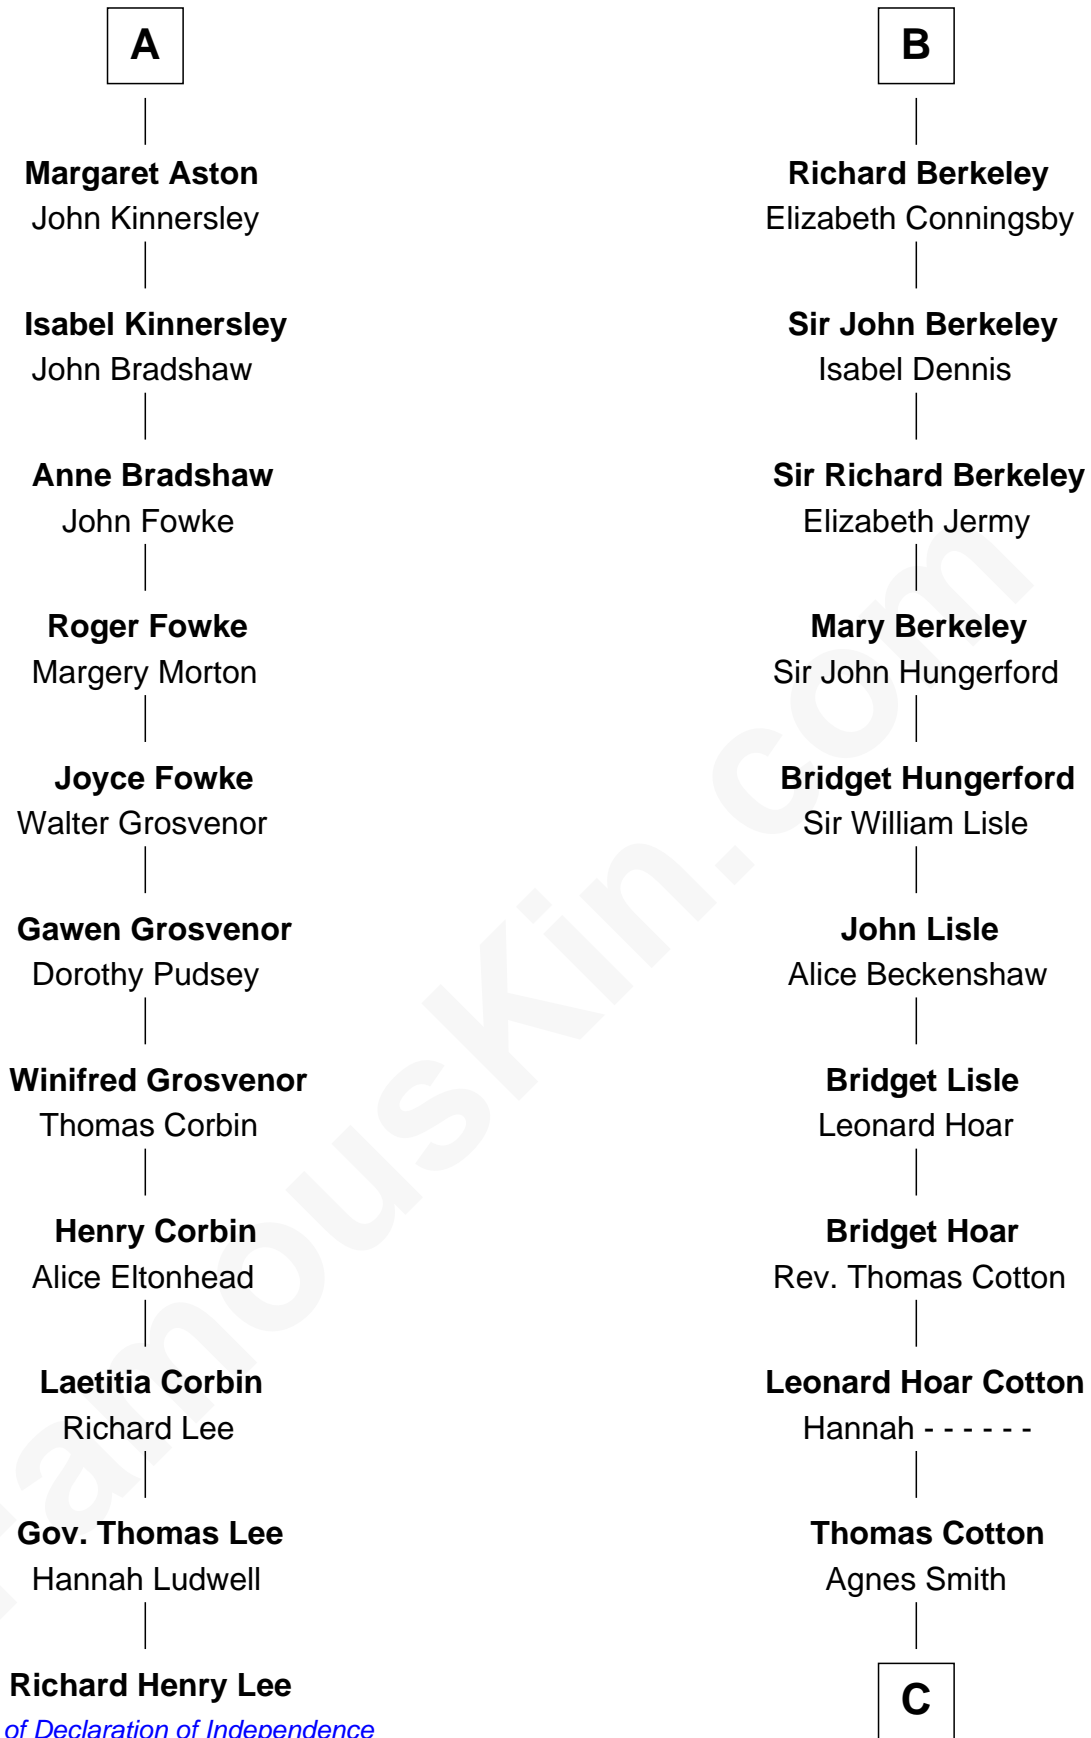

FamousKin.com

Relationship Chart of

Richard Henry Lee

Signer of the Declaration of Independence

17th cousin 3 times removed of

Emma Eames

Opera Singer

C

Martha Cotton

Joel Thompson

Martha Cotton Thompson

Nathaniel Eames

Ithamer Bellows Eames

Emma Hayden

Emma Eames

Opera Singer