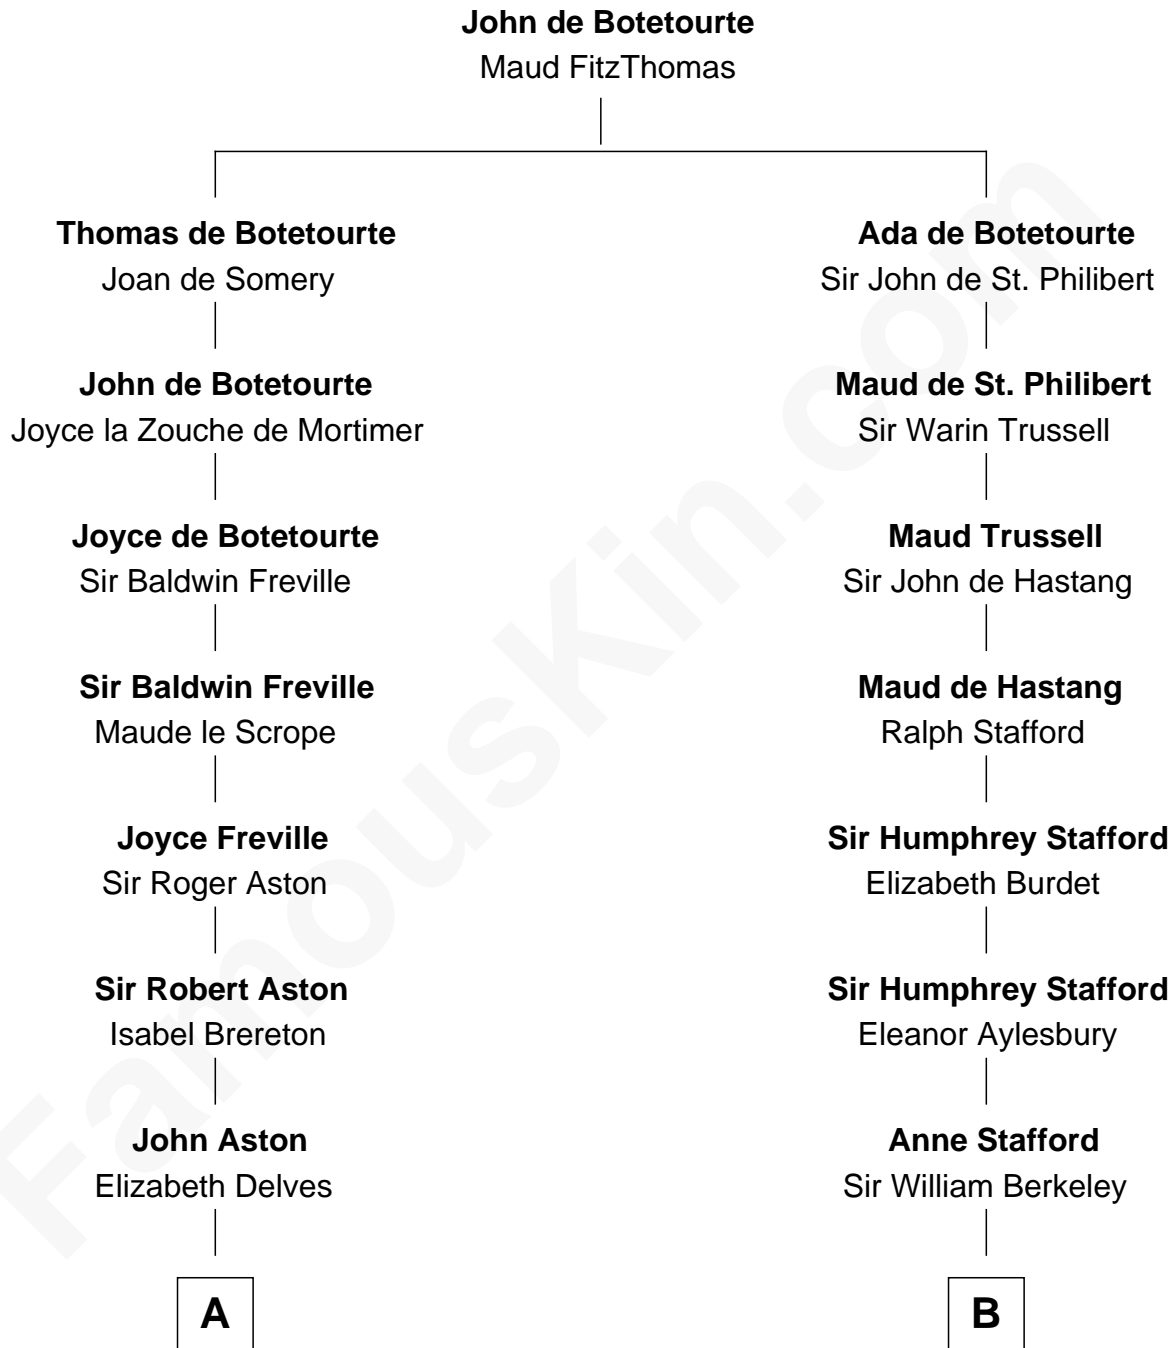

FamousKin.com

Relationship Chart of

Richard Henry Lee

Signer of the Declaration of Independence

17th cousin 3 times removed of

Emma Eames

Opera Singer

C

Martha Cotton

Joel Thompson

Martha Cotton Thompson

Nathaniel Eames

Ithamer Bellows Eames

Emma Hayden

Emma Eames

Opera Singer