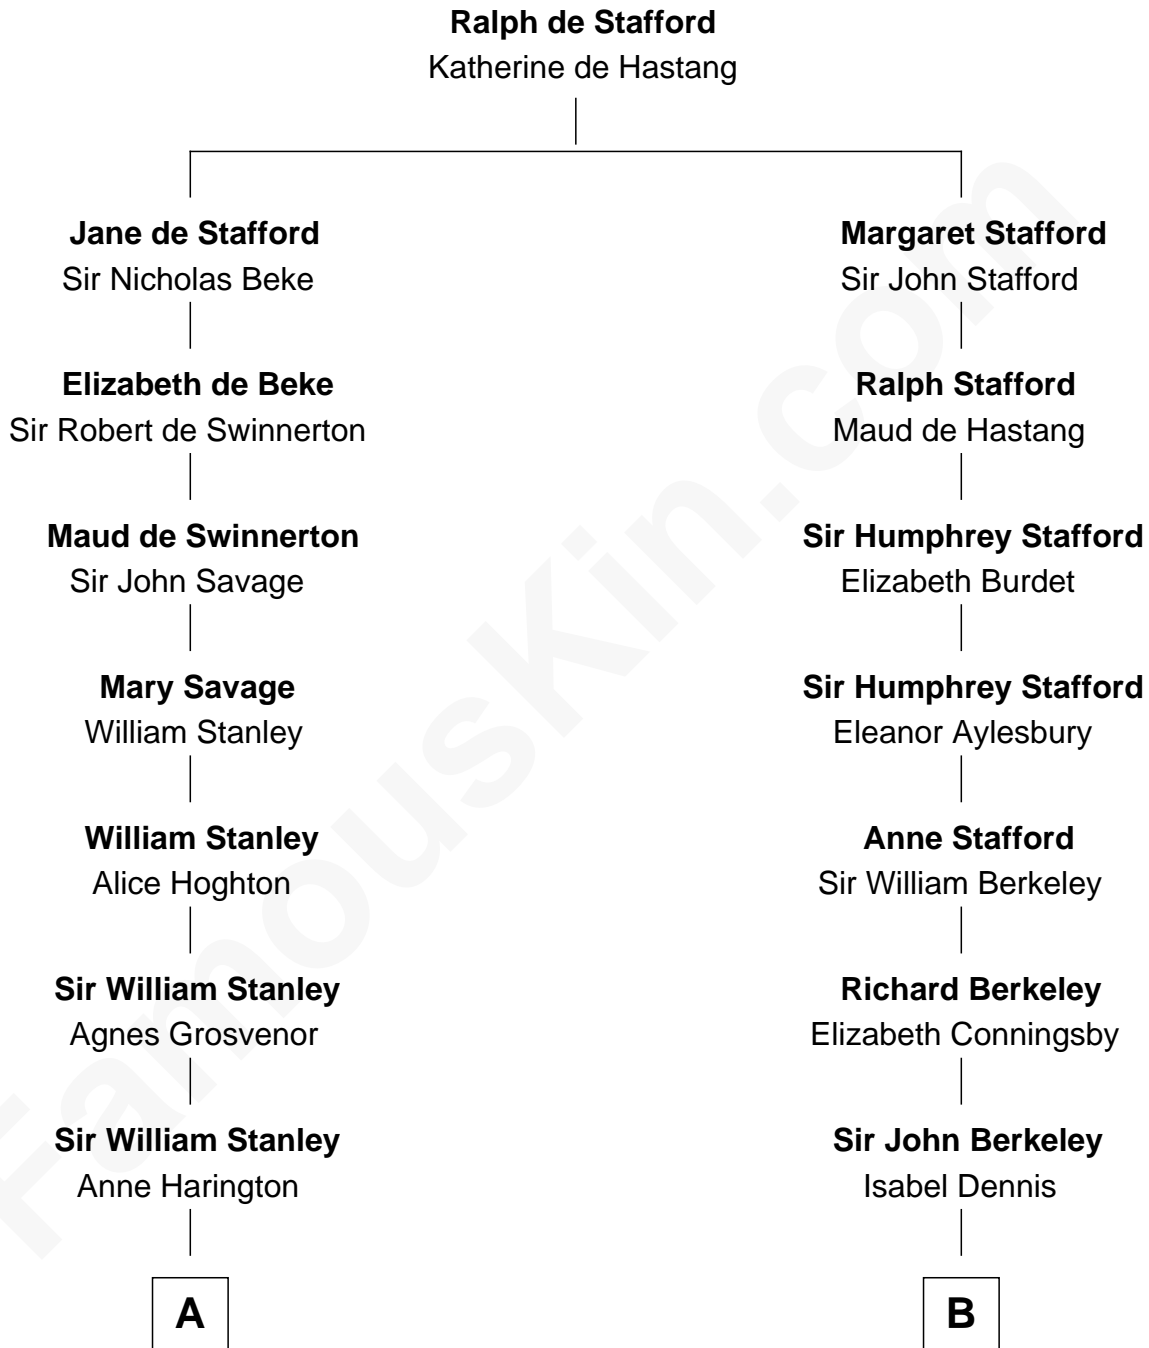

FamousKin.com

Relationship Chart of

Richard Henry Lee

Signer of the Declaration of Independence

13th cousin 5 times removed of

Emma Eames

Opera Singer

C

|
Ithamer Bellows Eames

Emma Hayden

|
Emma Eames

Opera Singer

FamousKin.com