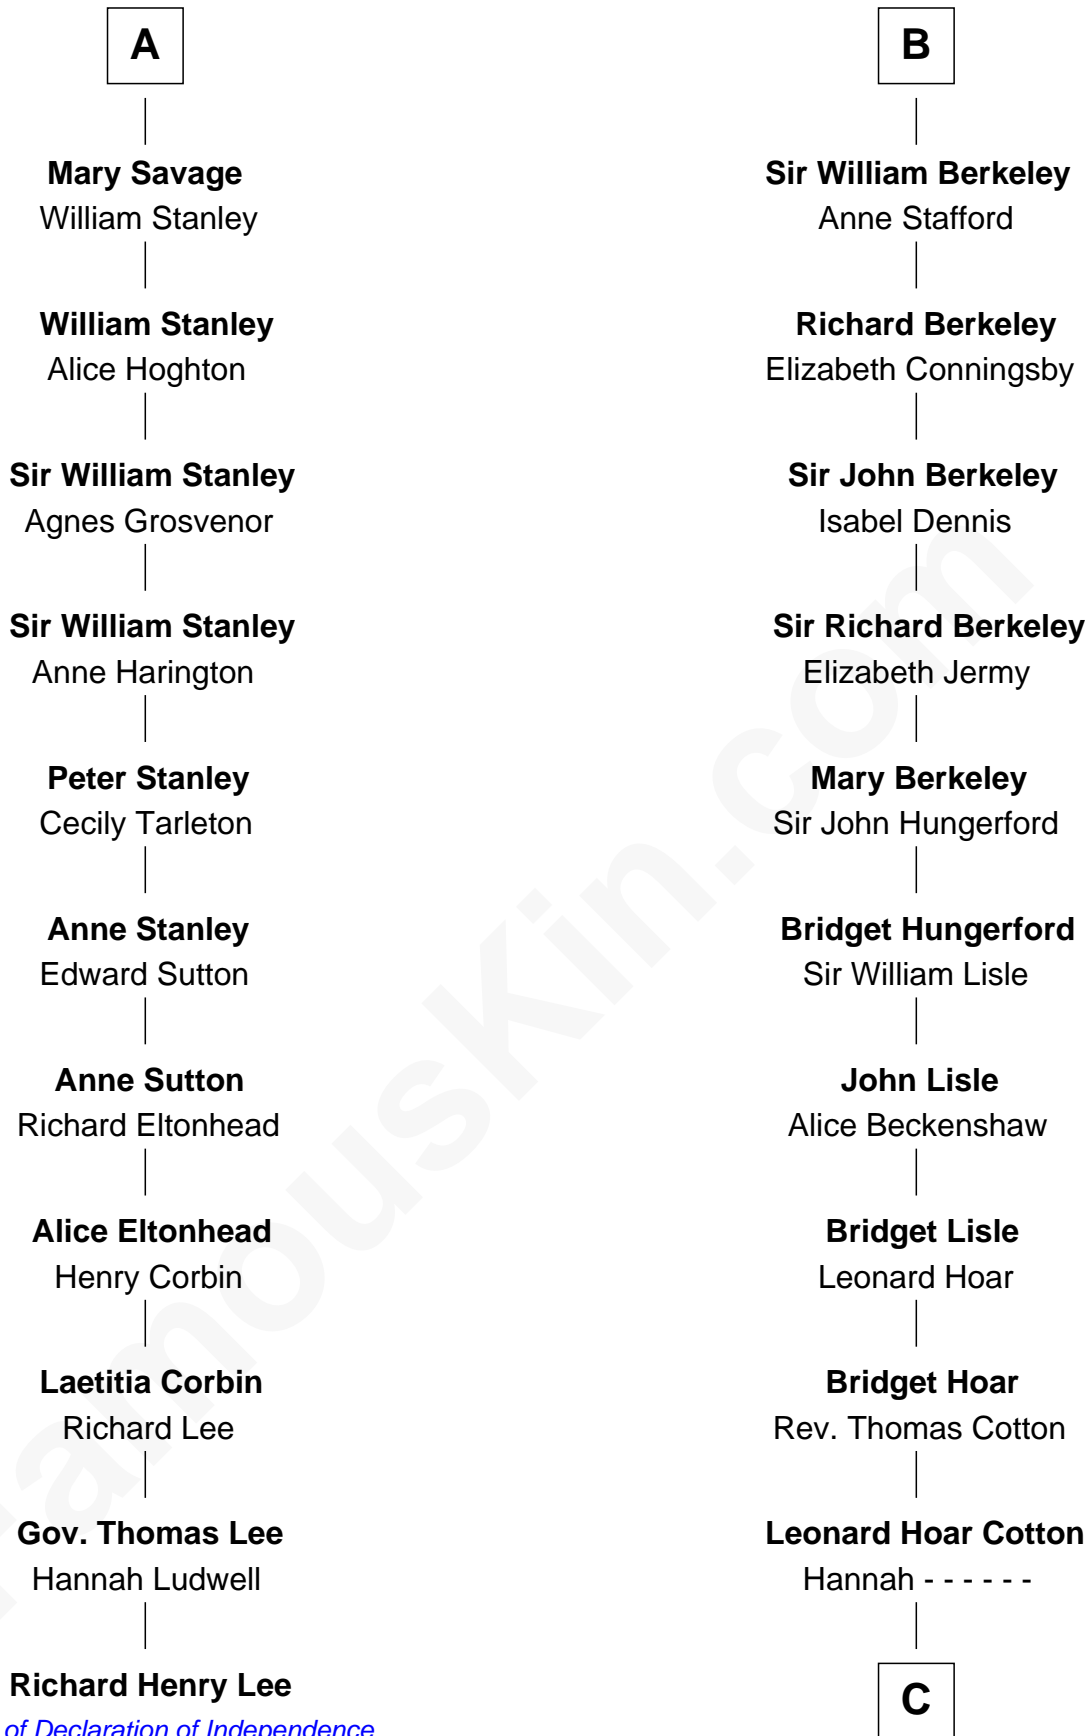

FamousKin.com

Relationship Chart of

Richard Henry Lee

Signer of the Declaration of Independence

17th cousin 4 times removed of

Emma Eames

Opera Singer

Sir Roger de Quincy

Helen of Galloway

C

Thomas Cotton

Agnes Smith

Martha Cotton

Joel Thompson

Martha Cotton Thompson

Nathaniel Eames