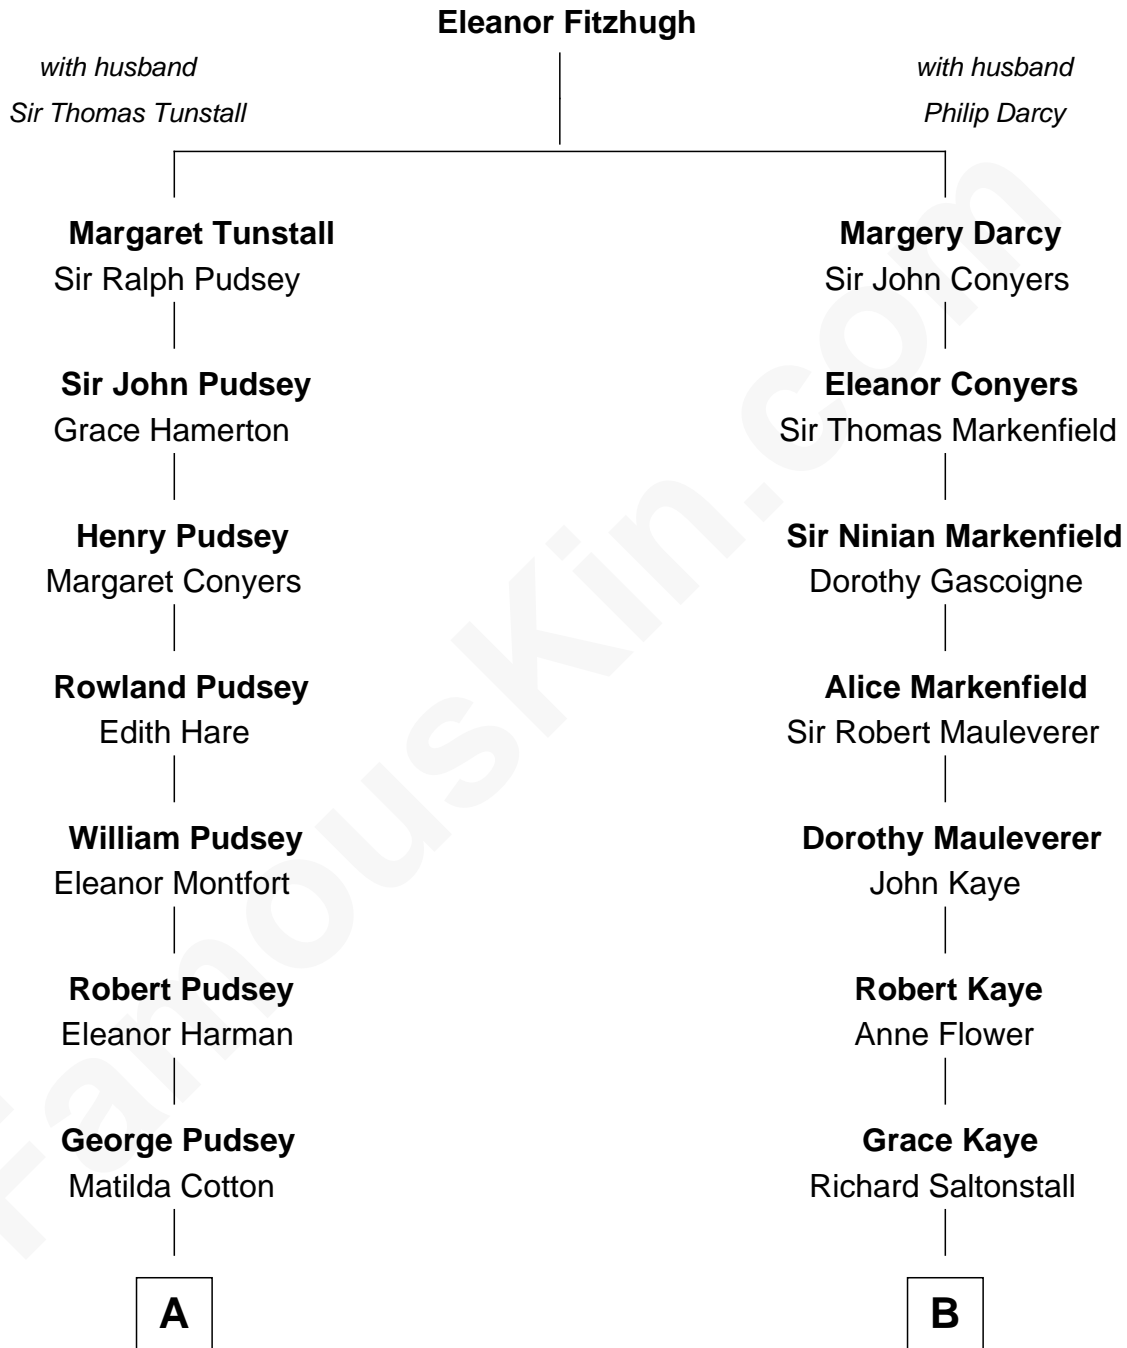

FamousKin.com

Relationship Chart of

Richard Henry Lee

Signer of the Declaration of Independence

12th cousin 2 times removed of

Horace Gray

U.S. Supreme Court Justice

A

Dorothy Pudsey
Gawen Grosvenor

Winifred Grosvenor
Thomas Corbin

Henry Corbin
Alice Eltonhead

Laetitia Corbin
Richard Lee

Gov. Thomas Lee
Hannah Ludwell

Richard Henry Lee
Signer of Declaration of Independence

Horace Gray
U.S. Supreme Court Justice