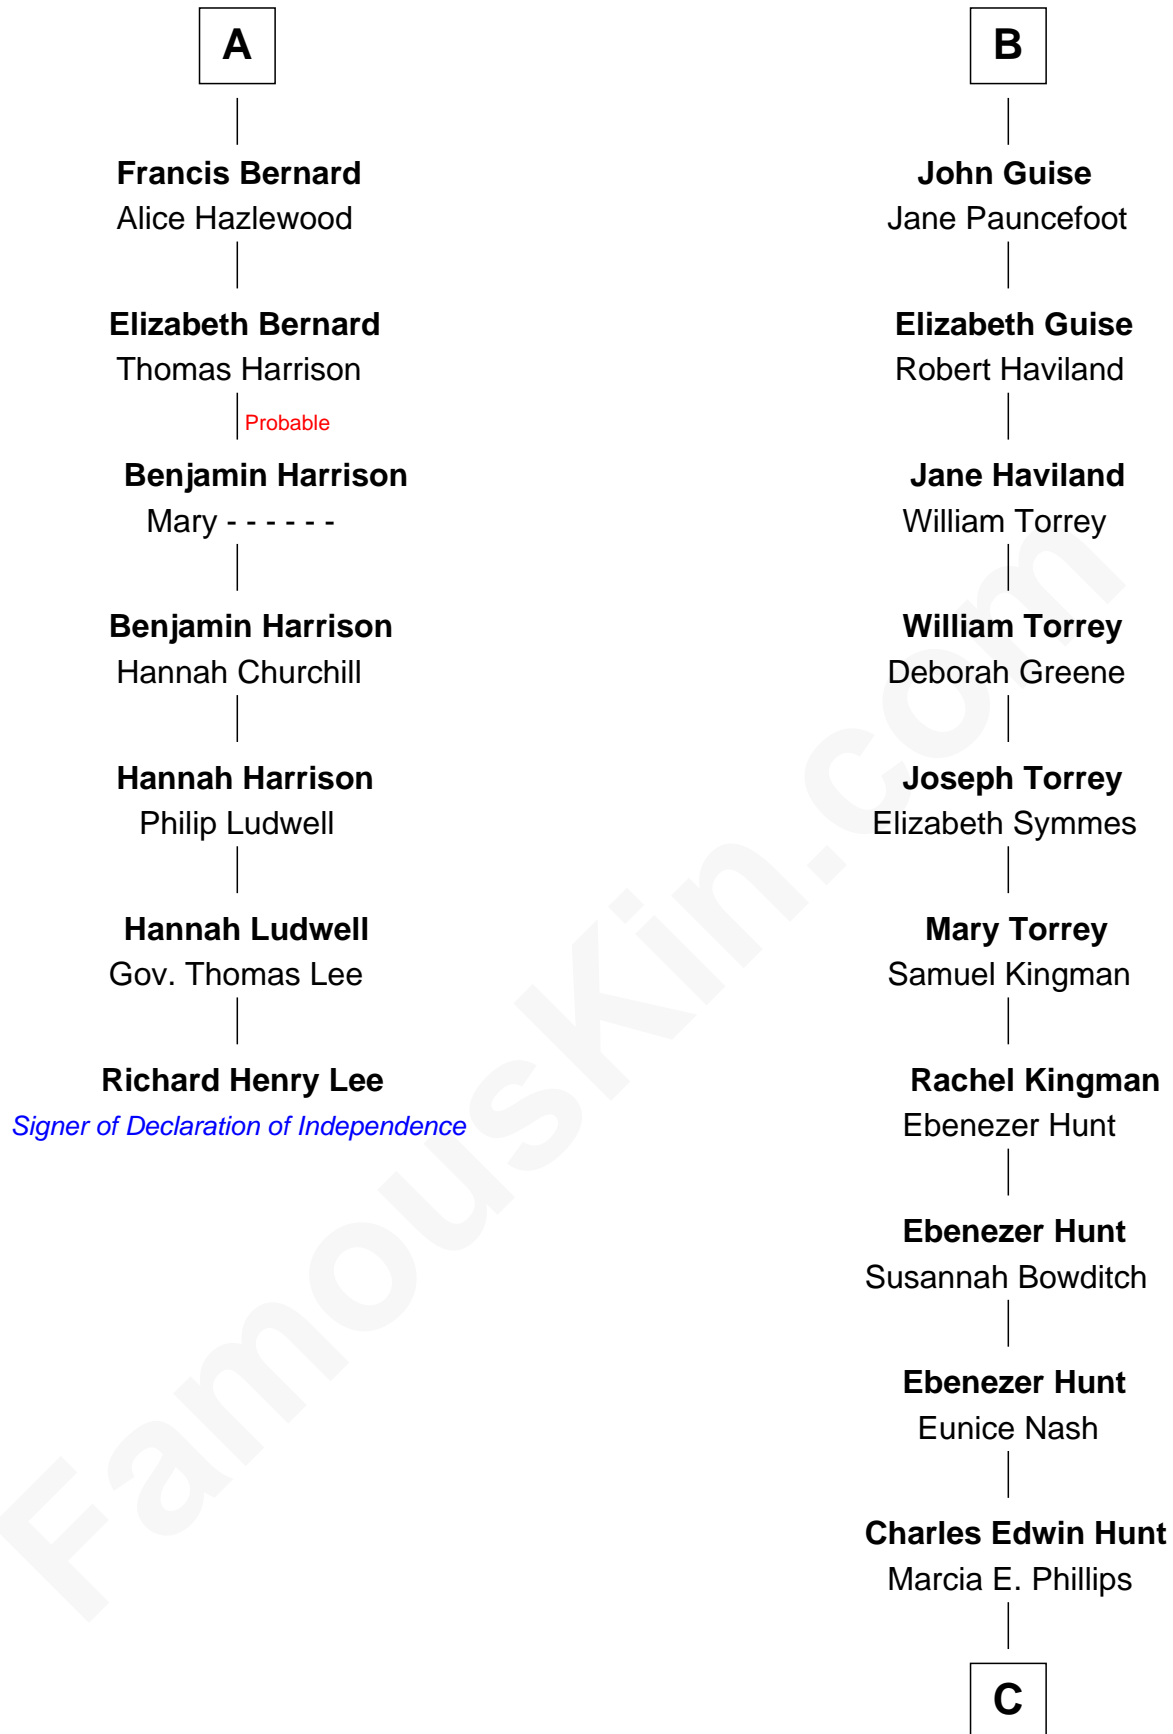

FamousKin.com

Relationship Chart of

Richard Henry Lee

Signer of the Declaration of Independence

13th cousin 7 times removed of

Linda Hunt

TV and Movie Actress

Sir William de Ros
Margery de Badlesmere