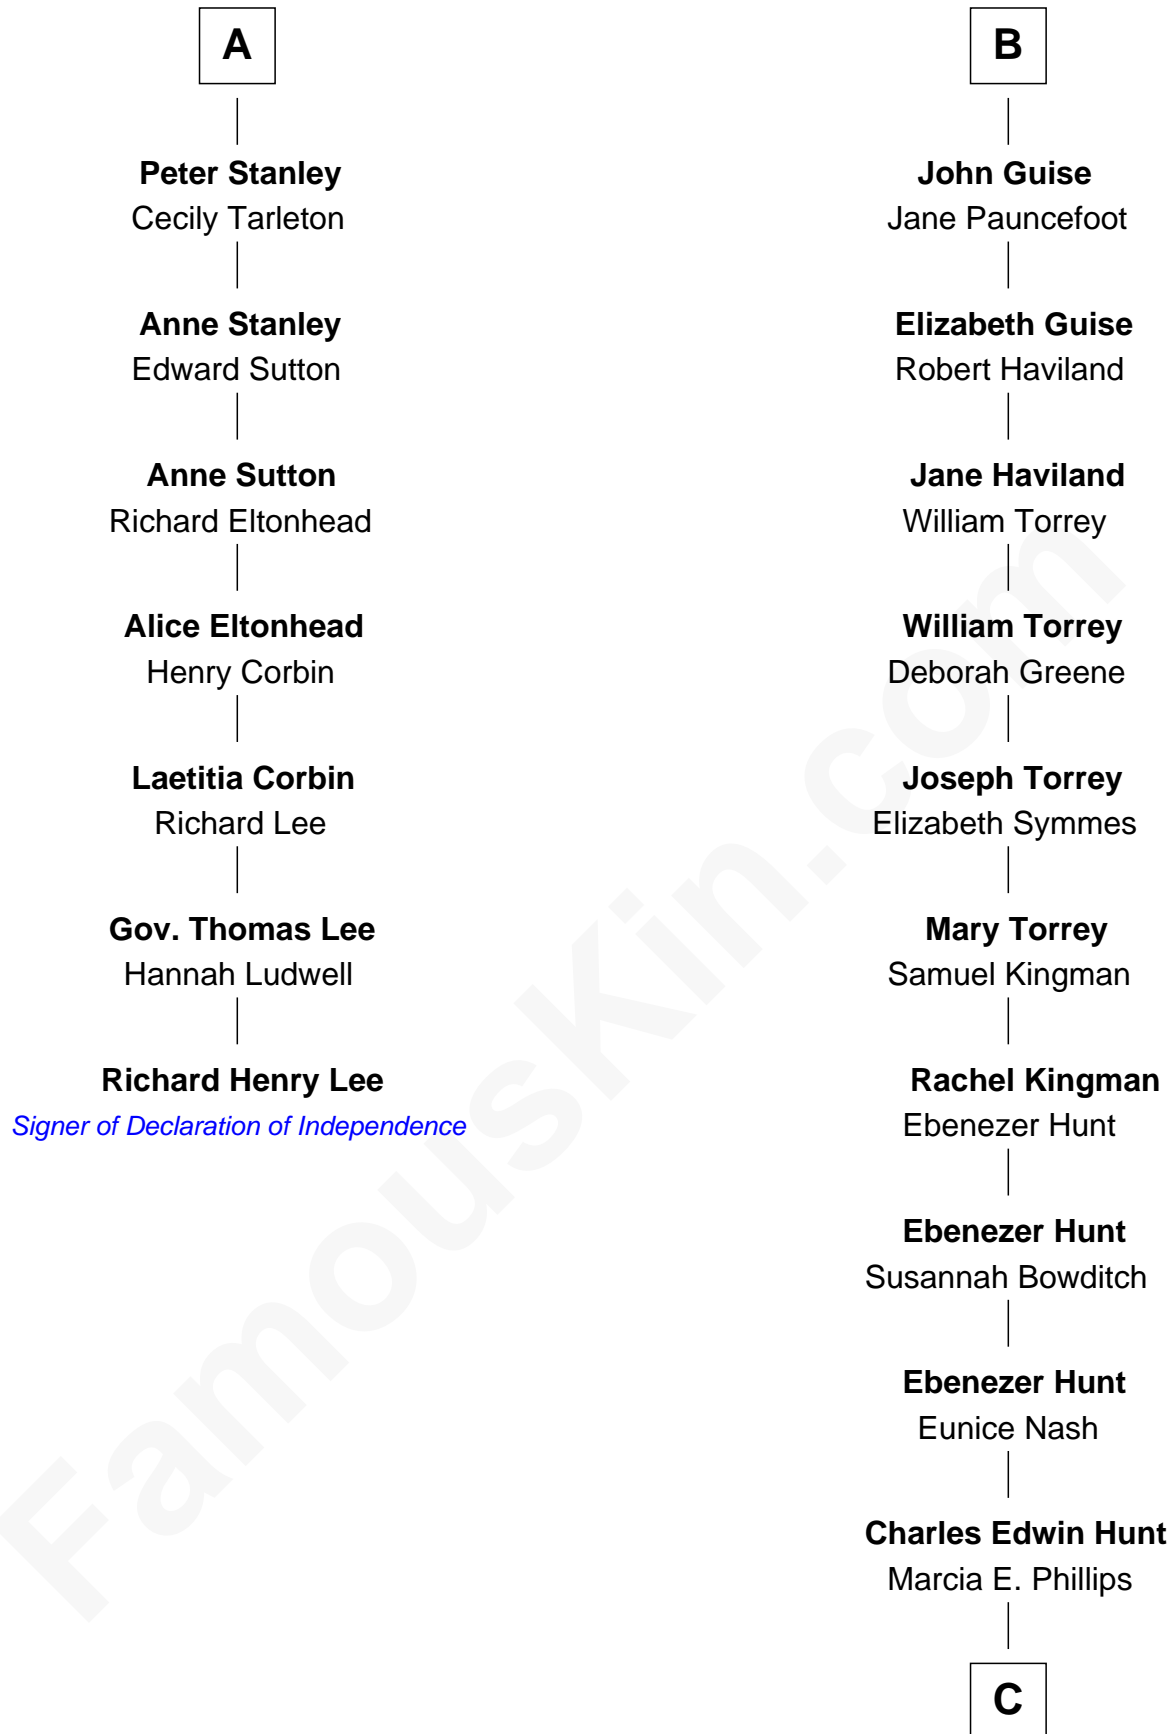

## Relationship Chart of

### Richard Henry Lee

*Signer of the Declaration of Independence*

13th cousin 7 times removed of

**Linda Hunt**

*TV and Movie Actress*

**C**

**Charles Phillips Hunt**

Ella Maria Read