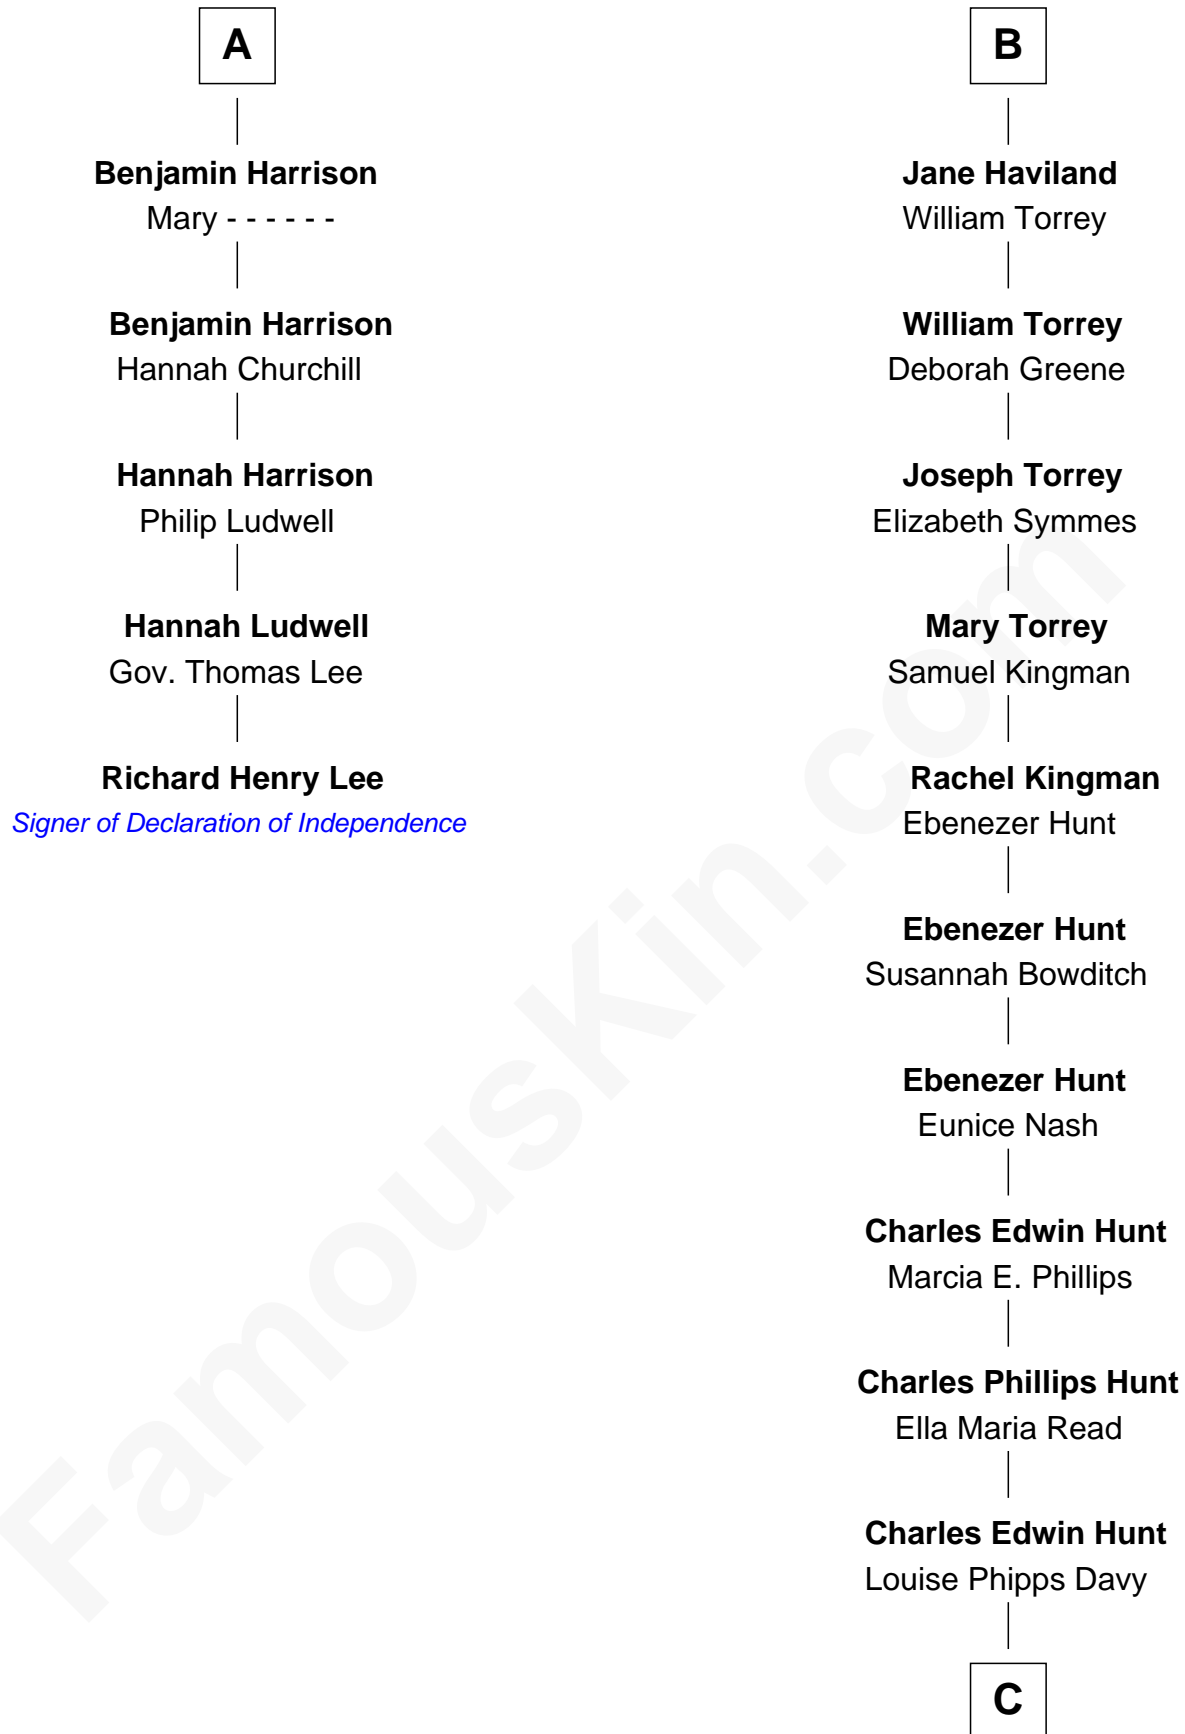

## Relationship Chart of

### Richard Henry Lee

*Signer of the Declaration of Independence*

11th cousin 7 times removed of

**Linda Hunt**

*TV and Movie Actress*

C

Raymond Davy Hunt

Elsie R. Doying