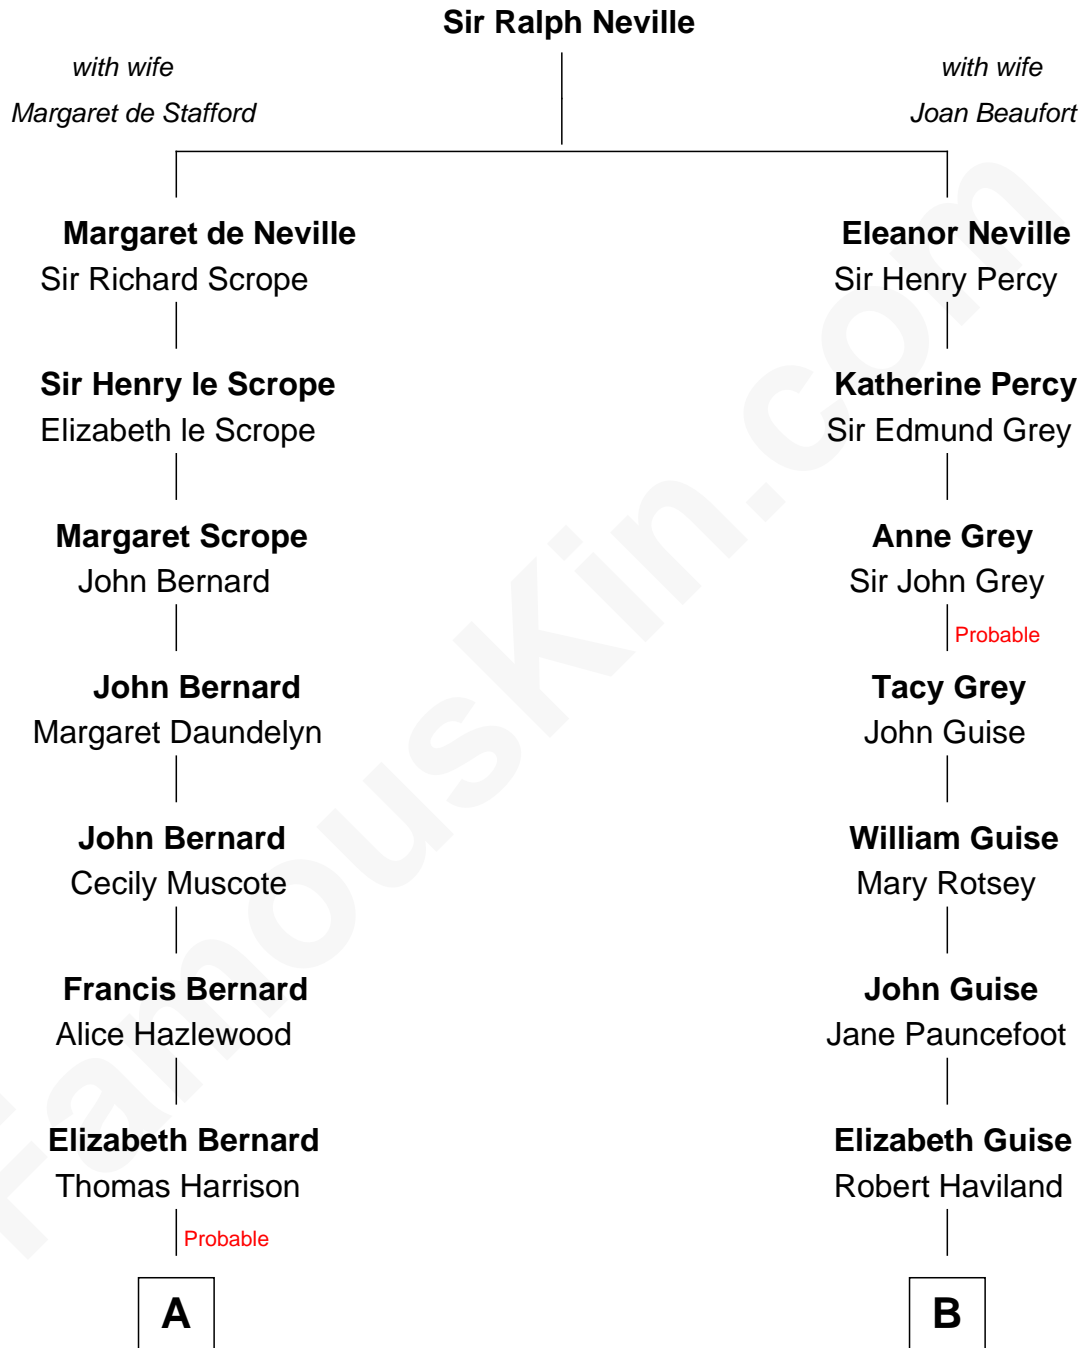

## Relationship Chart of

### Richard Henry Lee

*Signer of the Declaration of Independence*

11th cousin 7 times removed of

**Linda Hunt**

*TV and Movie Actress*

C

Raymond Davy Hunt

Elsie R. Doying