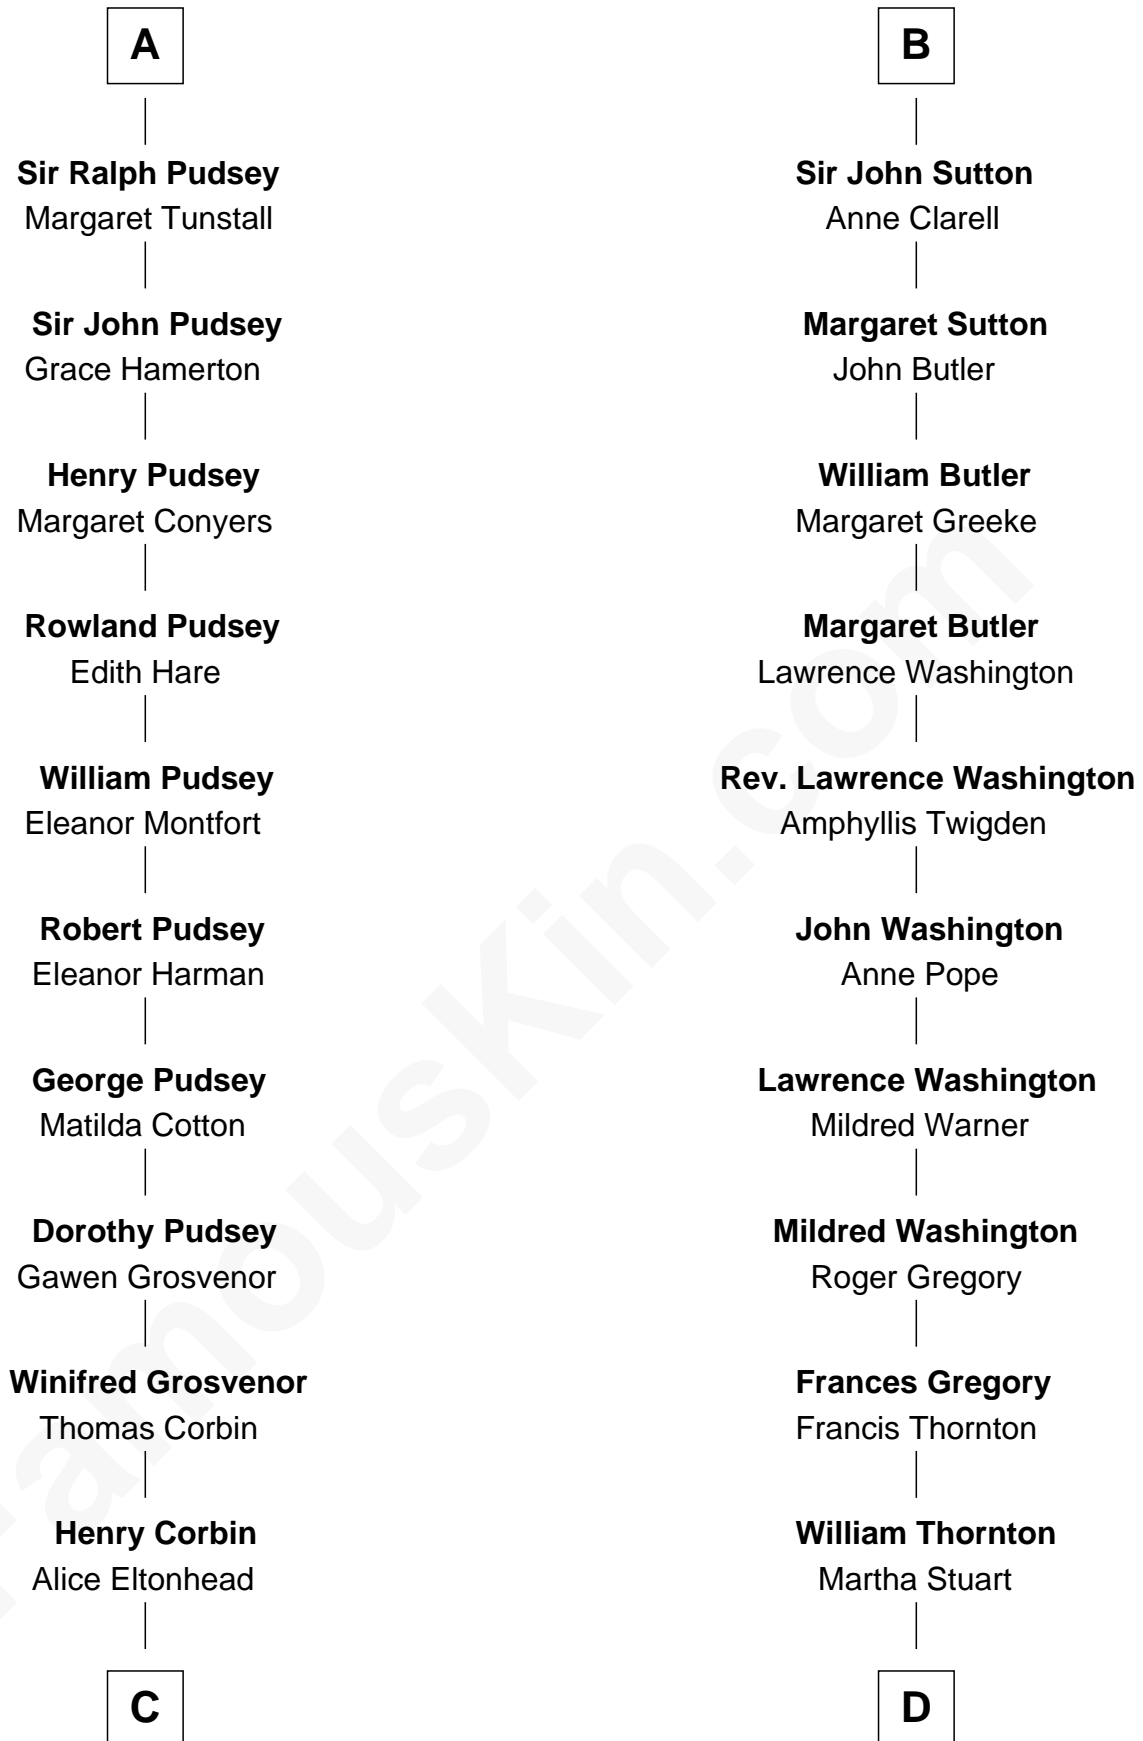

## Relationship Chart of

### Richard Henry Lee

*Signer of the Declaration of Independence*

19th cousin 2 times removed of

### General George S. Patton

*U.S. Army - World War II*

**C**

**Laetitia Corbin**

Richard Lee

**Gov. Thomas Lee**

Hannah Ludwell

**Richard Henry Lee**