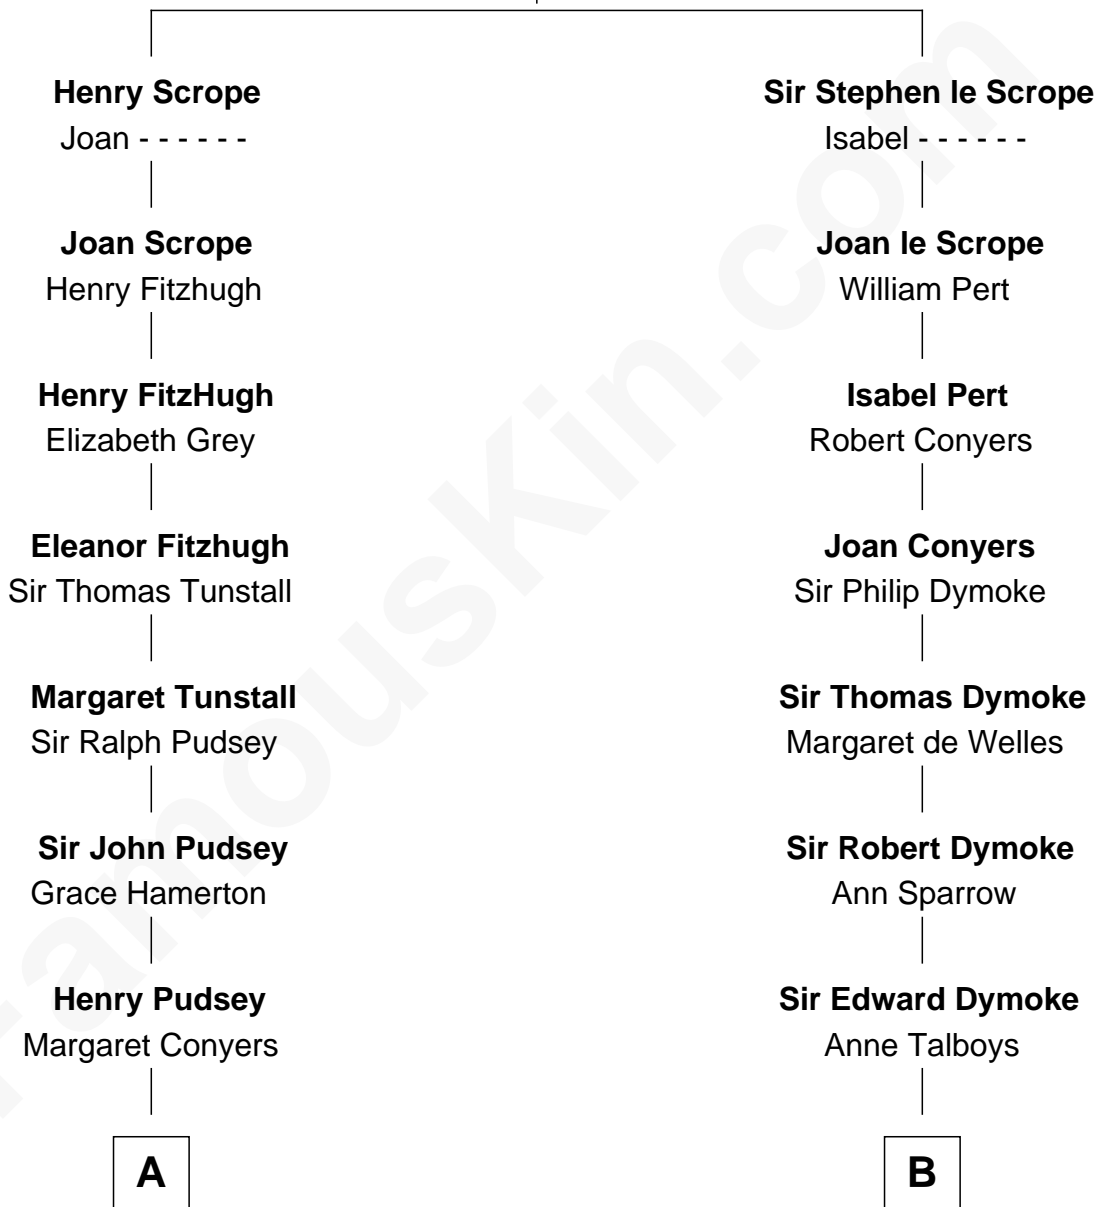

FamousKin.com

Relationship Chart of

Richard Henry Lee

Signer of the Declaration of Independence

16th cousin 2 times removed of

General George S. Patton

U.S. Army - World War II

Sir Geoffrey le Scrope

Ivetta de Ros

C

George Smith Patton

Ruth Wilson

General George S. Patton

U.S. Army - World War II

FamousKin.com